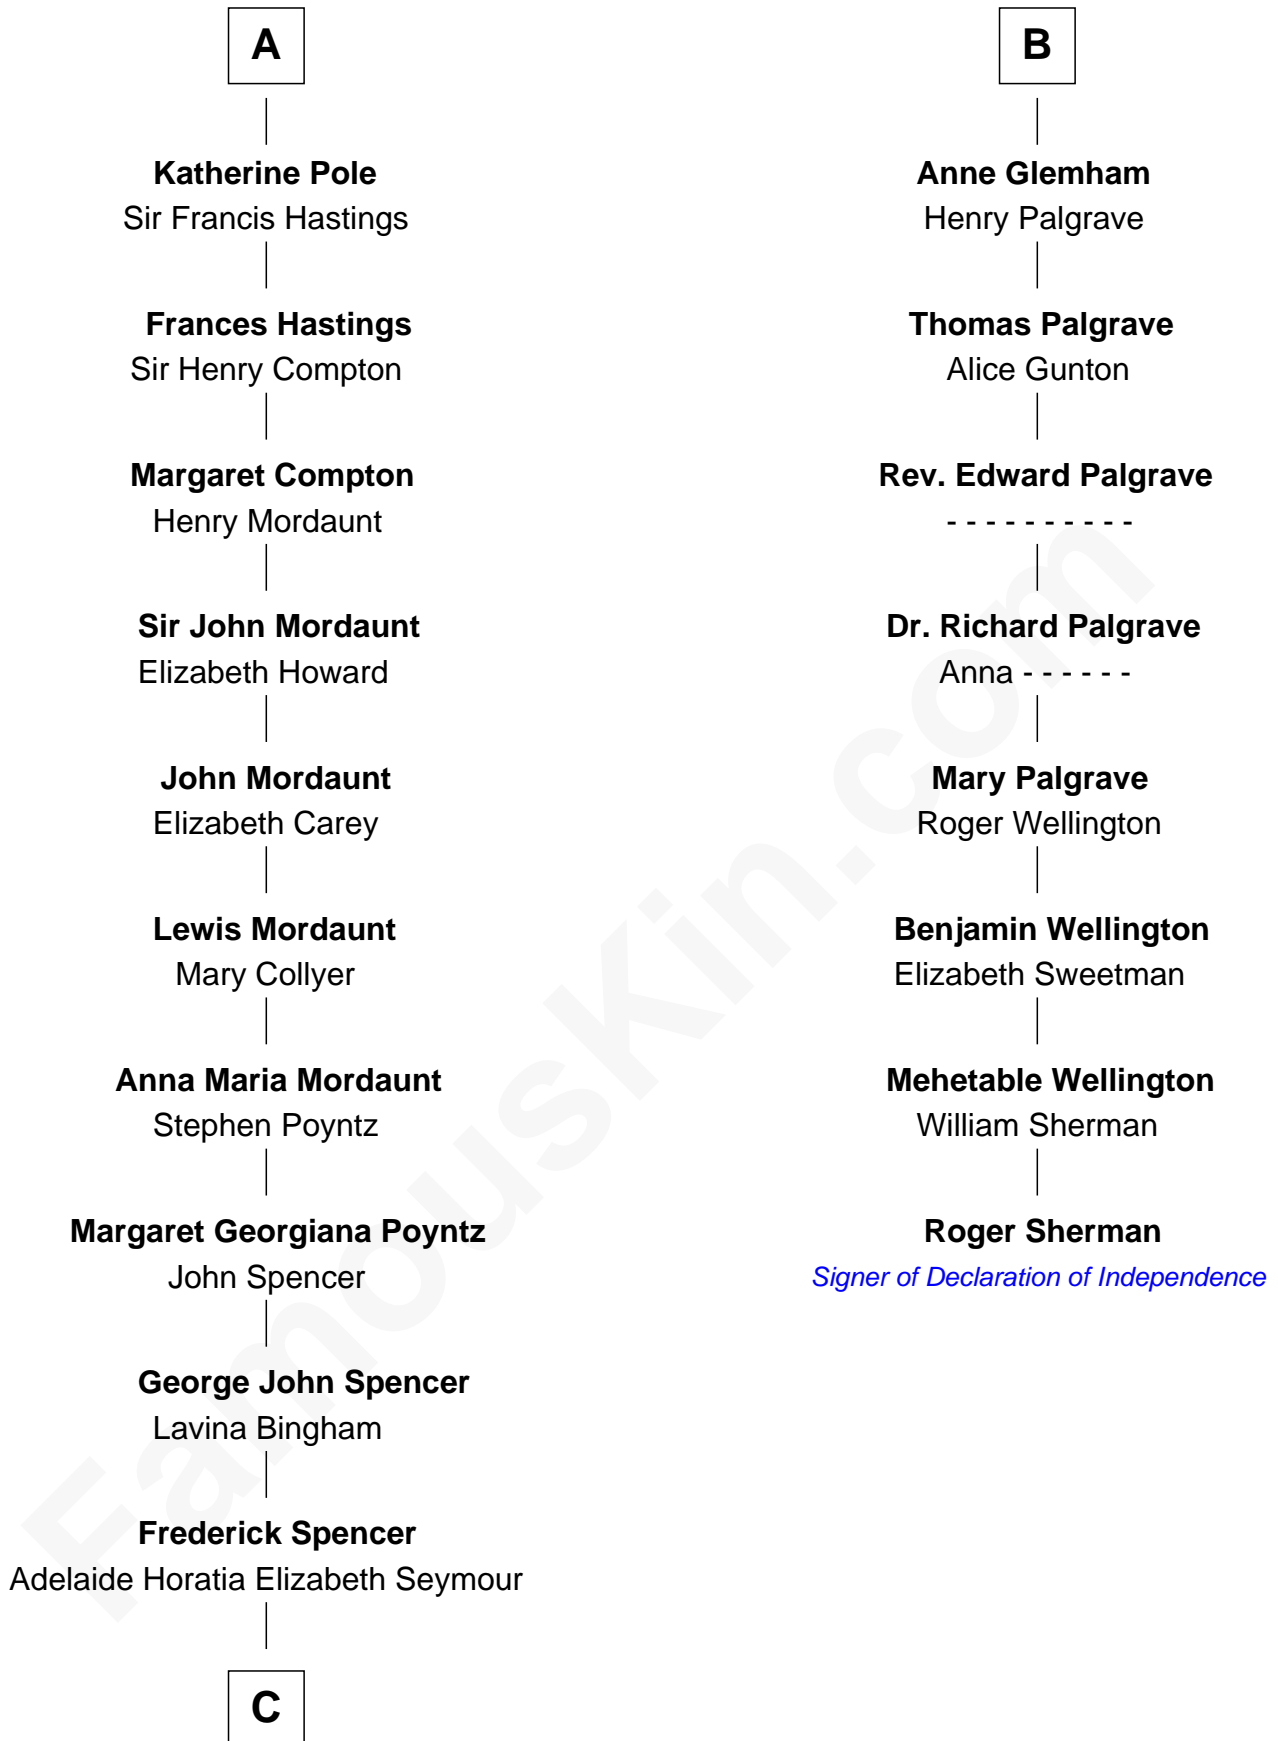

## Relationship Chart of

**Prince Harry**  
Duke of Sussex

14th cousin 7 times removed of

**Roger Sherman**

*Signer of the Declaration of Independence*

**C**

—  
**Charles Robert Spencer**

Margaret Baring

—  
**Albert Edward John Spencer**

Cynthia Elinor Beatrix Hamilton

—  
**Edward John Spencer**

Frances Ruth Burke Roche

—  
**Princess Diana Frances Spencer**

Charles III, King of the United Kingdom

—  
**Prince Harry**