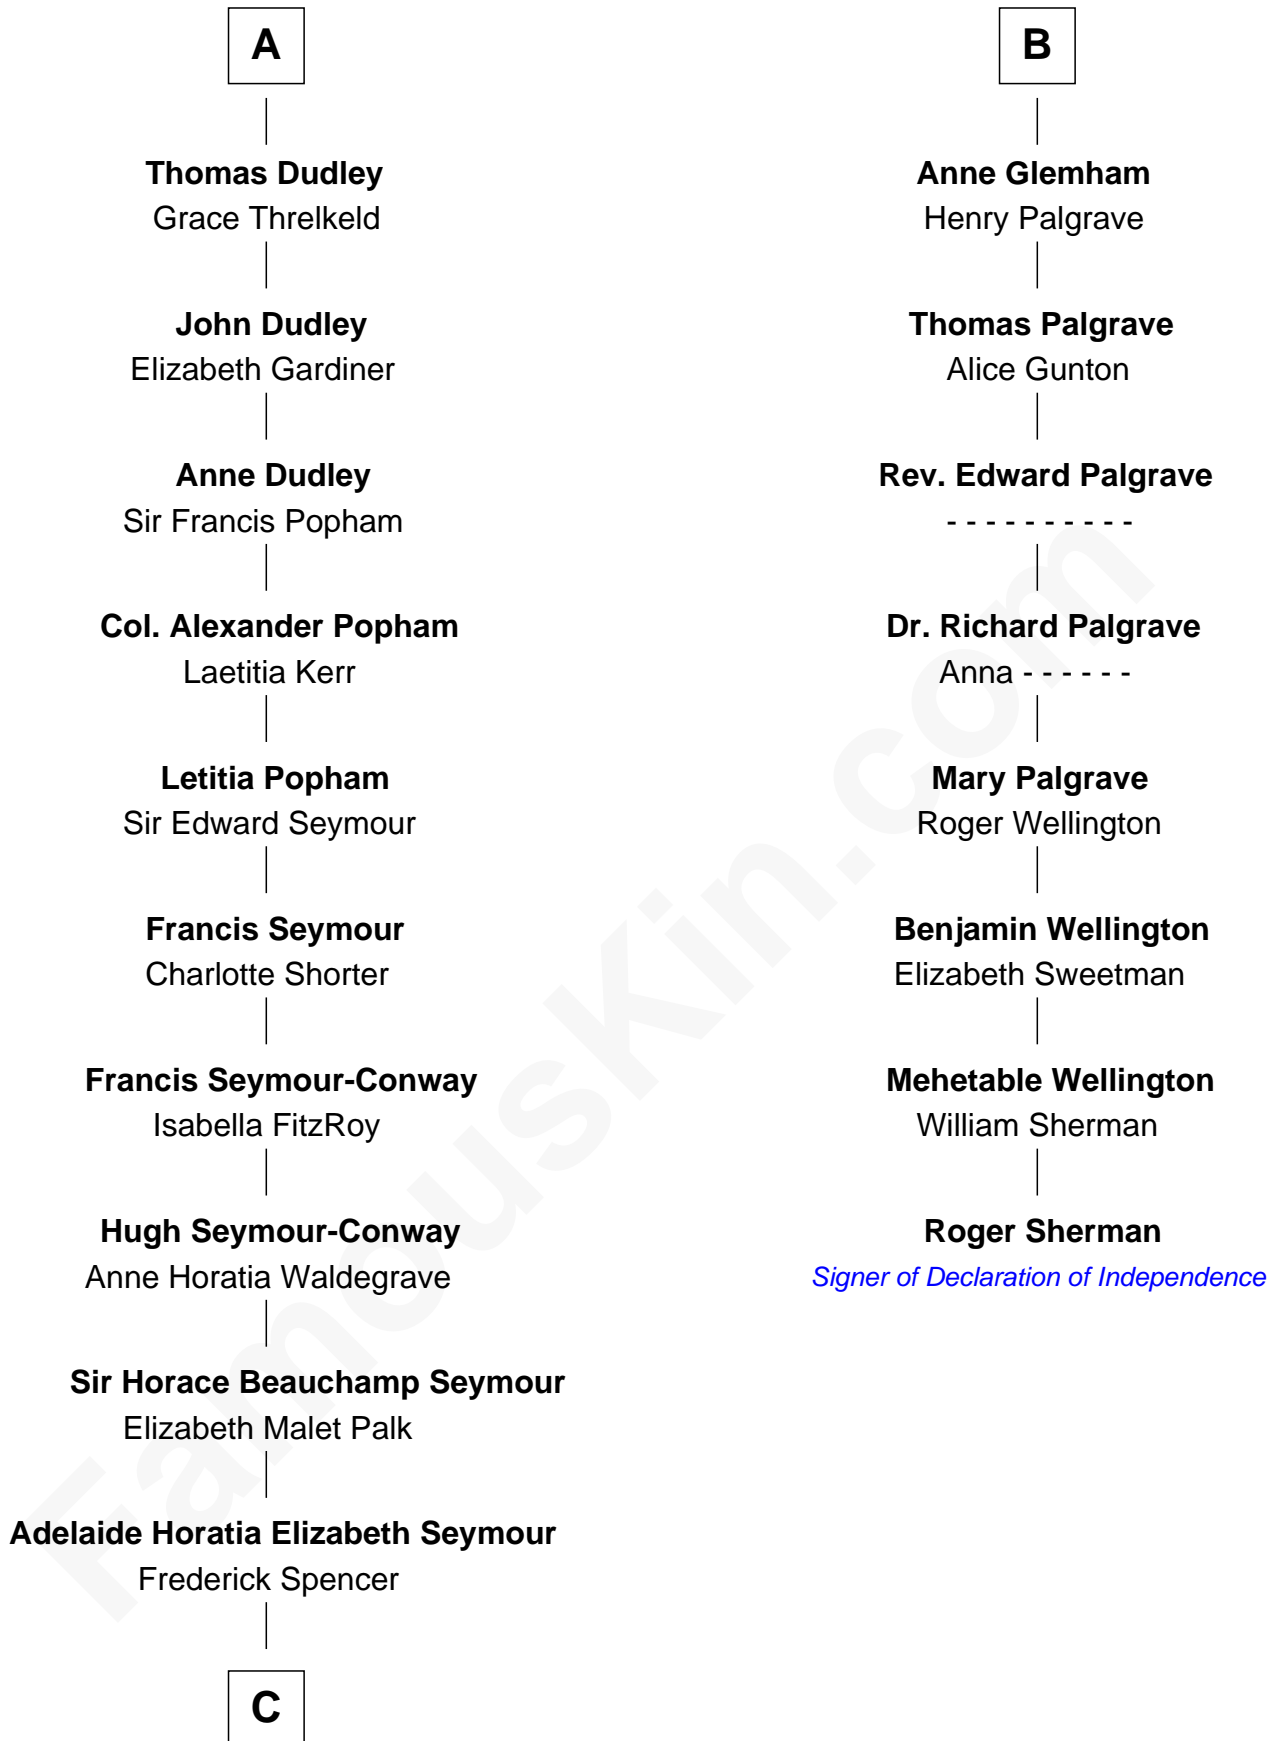

# FamousKin.com Relationship Chart of

**Prince Harry**  
*Duke of Sussex*

14th cousin 7 times removed of

**Roger Sherman**

*Signer of the Declaration of Independence*

**Sir Patrick de Chaworth**

Isabella de Beauchamp

Henry Plantagenet

**Eleanor Plantagenet**

Richard Fitzalan

**Sir Richard Fitzalan**

Elizabeth de Bohun

**Elizabeth Fitzalan**

Sir Robert Goushill

**Elizabeth Goushill**

Sir Robert Wingfield

**Elizabeth Wingfield**

Sir William Brandon

**Eleanor Brandon**

John Glemham

**B**

**C**

—  
**Charles Robert Spencer**

Margaret Baring

—  
**Albert Edward John Spencer**

Cynthia Elinor Beatrix Hamilton

—  
**Edward John Spencer**

Frances Ruth Burke Roche

—  
**Princess Diana Frances Spencer**

Charles III, King of the United Kingdom