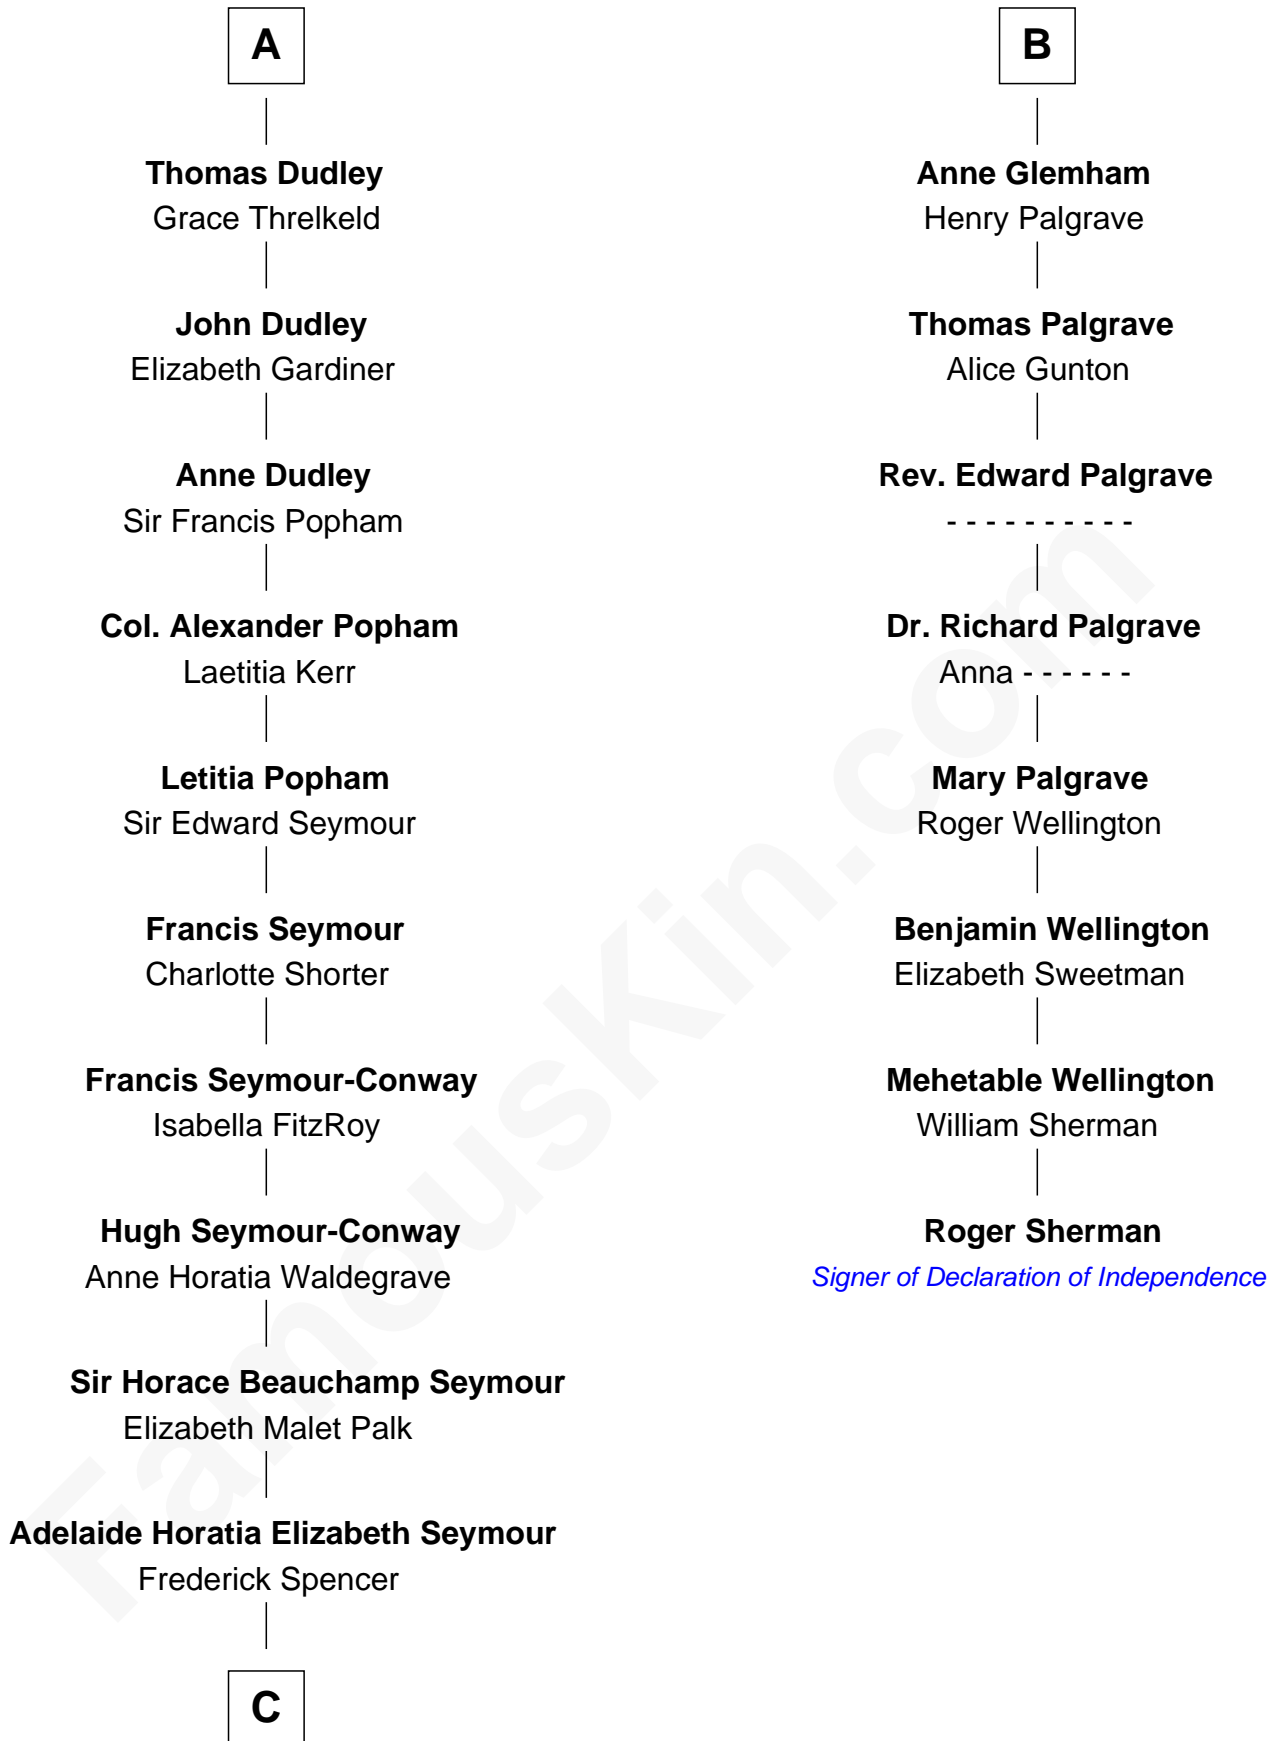

FamousKin.com Relationship Chart of

Prince Harry
Duke of Sussex

14th cousin 7 times removed of

Roger Sherman

Signer of the Declaration of Independence

C

—
Charles Robert Spencer

Margaret Baring

—
Albert Edward John Spencer

Cynthia Elinor Beatrix Hamilton

—
Edward John Spencer

Frances Ruth Burke Roche

—
Princess Diana Frances Spencer

Charles III, King of the United Kingdom

—
Prince Harry

Duke of Sussex