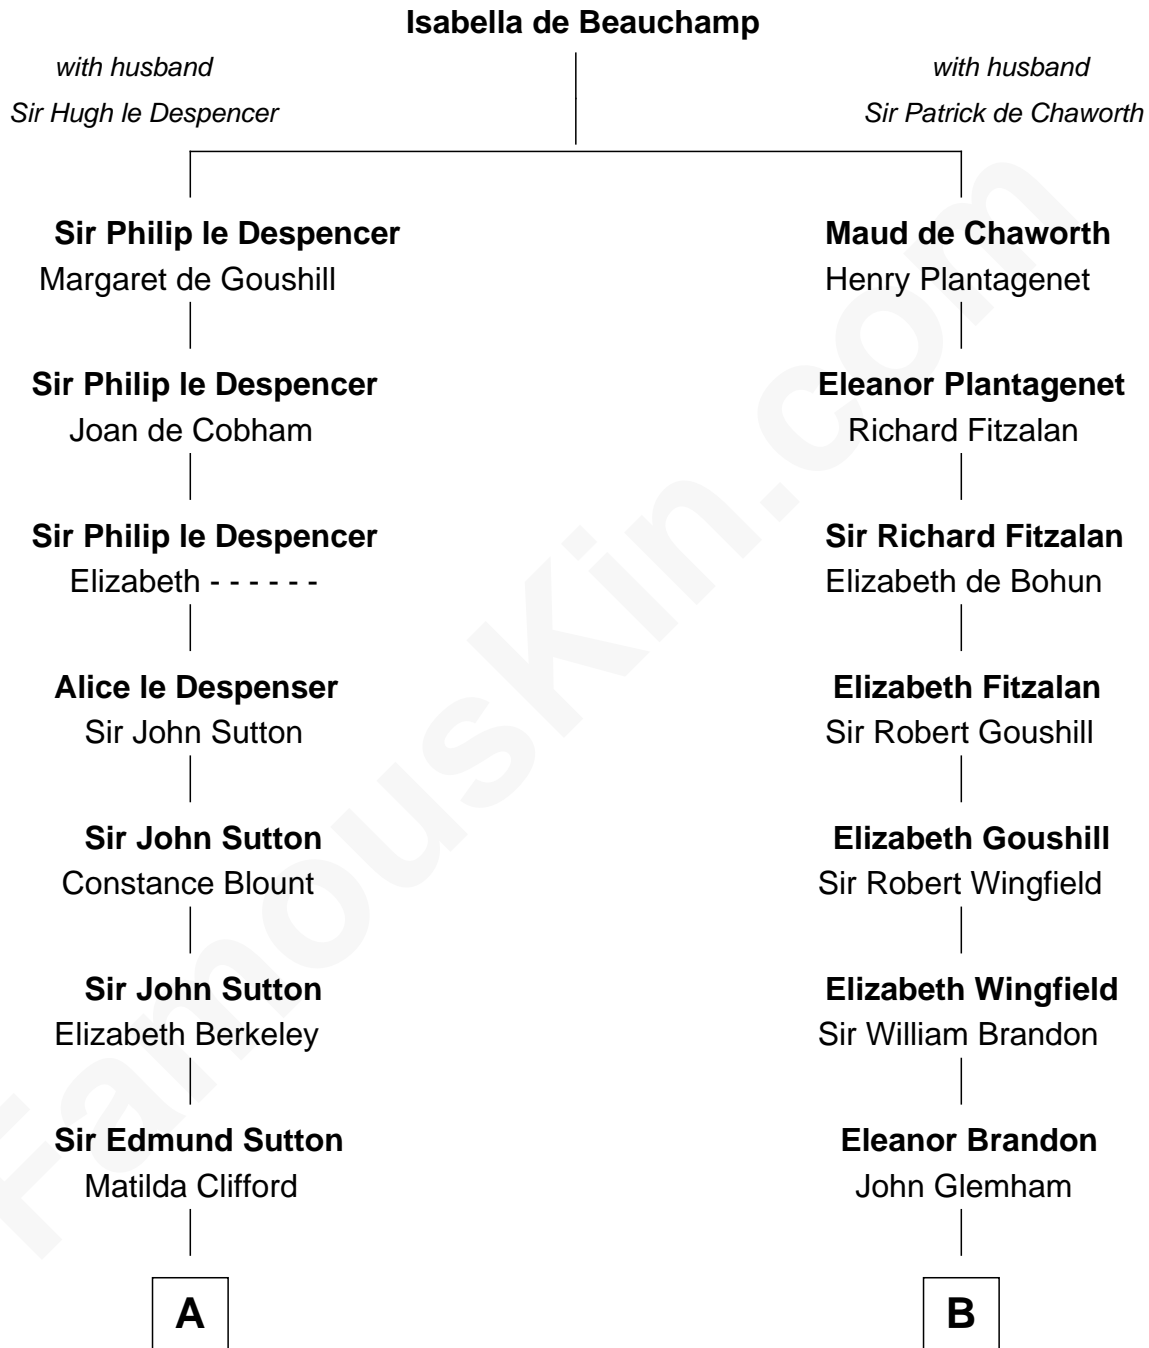

FamousKin.com Relationship Chart of

Prince Harry
Duke of Sussex

14th cousin 7 times removed of

Roger Sherman

Signer of the Declaration of Independence

C

—
Charles Robert Spencer

Margaret Baring

—
Albert Edward John Spencer

Cynthia Elinor Beatrix Hamilton

—
Edward John Spencer

Frances Ruth Burke Roche

—
Princess Diana Frances Spencer

Charles III, King of the United Kingdom

—
Prince Harry

Duke of Sussex