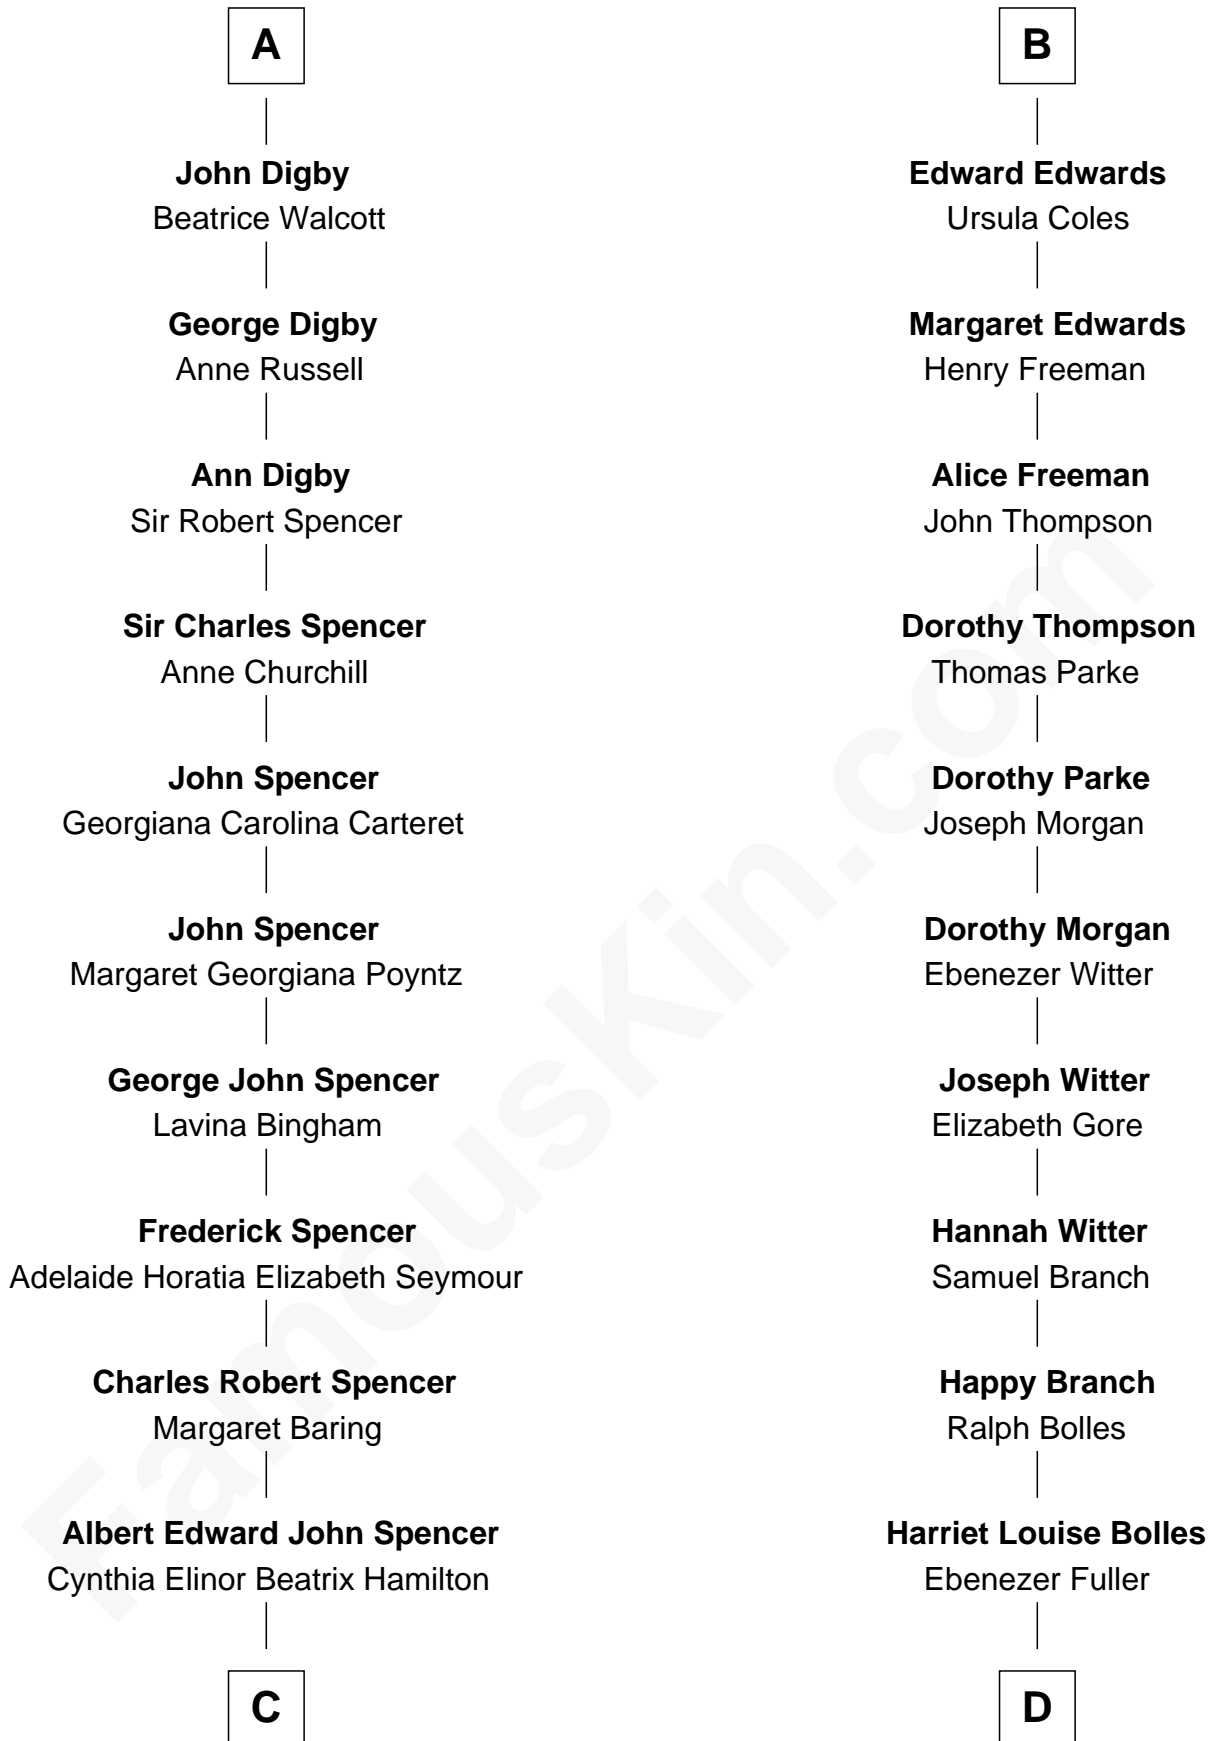

# FamousKin.com Relationship Chart of

**Prince Harry**

*Duke of Sussex*

18th cousin 1 time removed of

**Alvan T. Fuller**

*50th Governor of Massachusetts*

**William de la Spine**

Alice de Bruley

**C**

**Edward John Spencer**  
Frances Ruth Burke Roche

**Princess Diana Frances Spencer**  
Charles III, King of the United Kingdom

**Prince Harry**  
*Duke of Sussex*

**D**

**Alvan Bond Fuller**  
Flora Arabella Tufts

**Alvan T. Fuller**  
*50th Governor of Massachusetts*

FamousKin.com