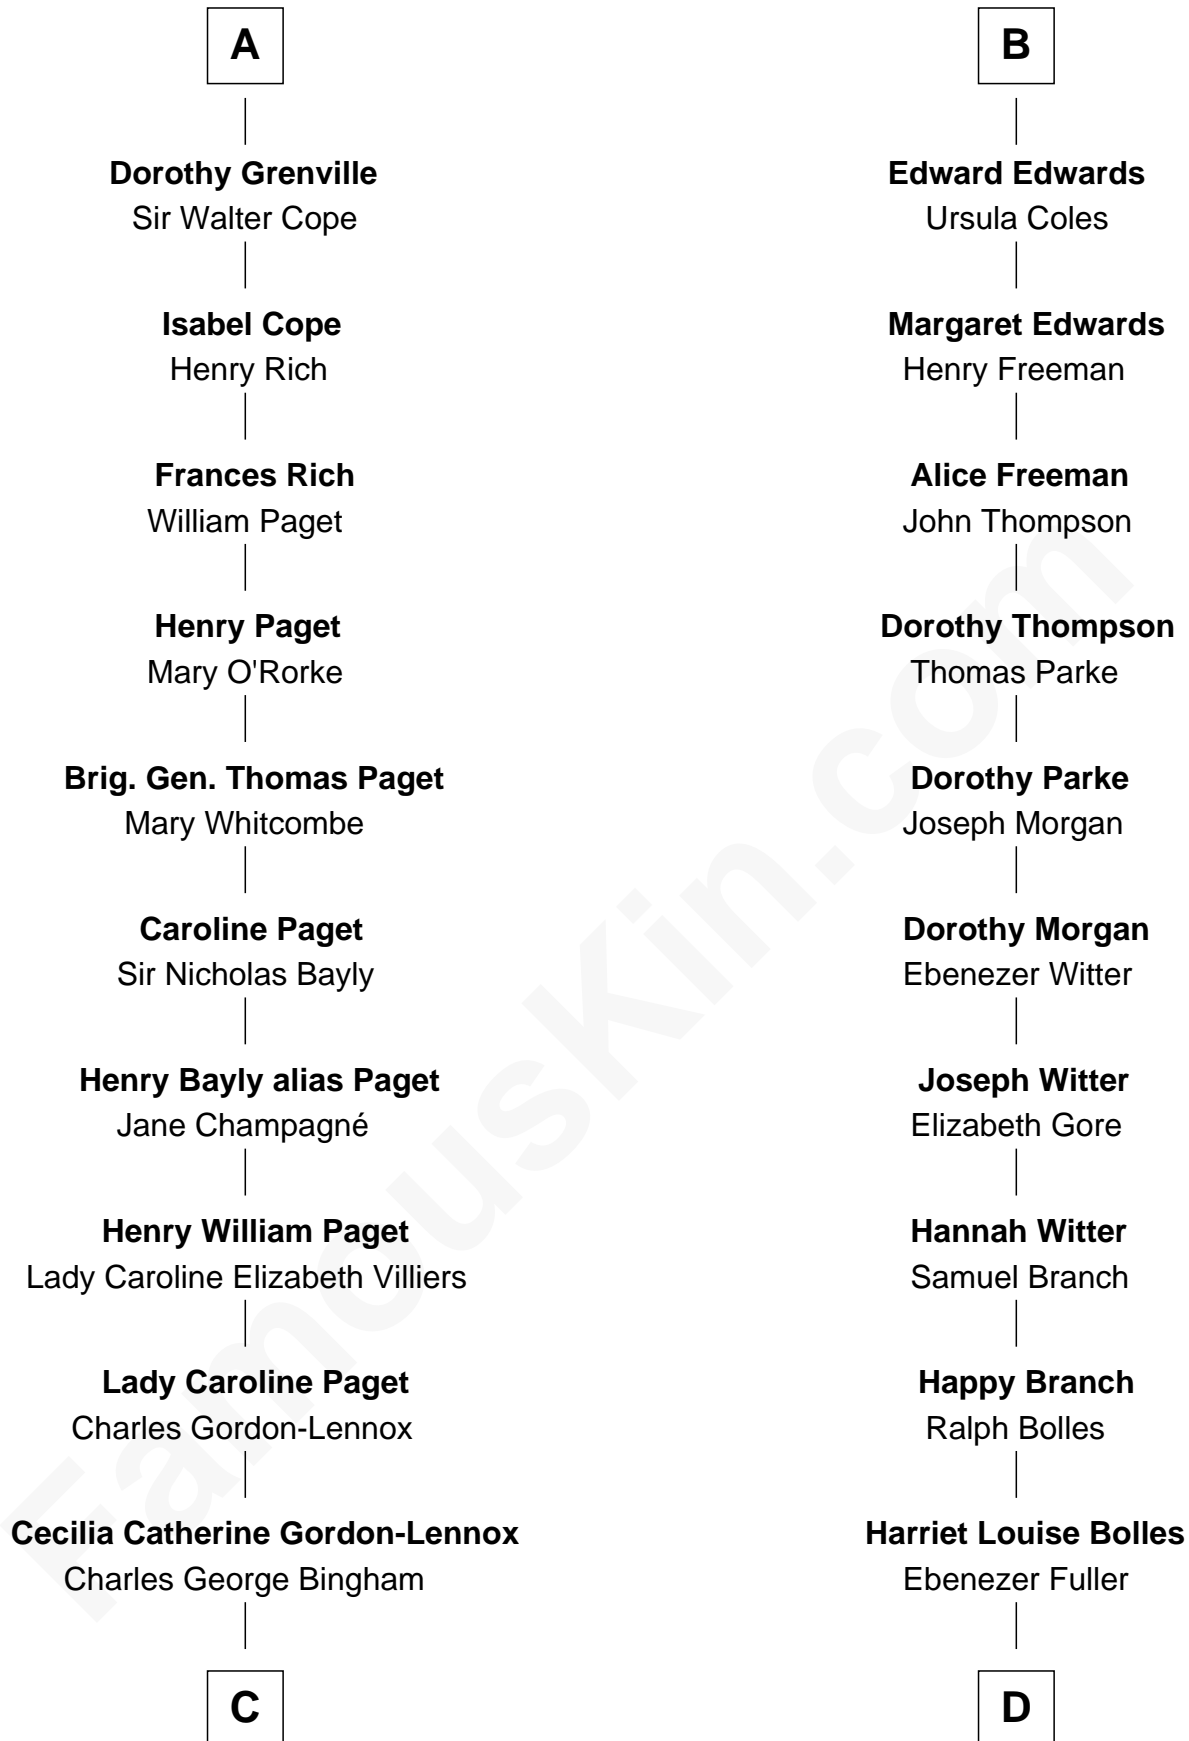

# FamousKin.com Relationship Chart of

**Prince Harry**  
*Duke of Sussex*

18th cousin 3 times removed of

**Alvan T. Fuller**

*50th Governor of Massachusetts*

**Sir John Giffard**  
Lucy de Morteyn

**Sir Thomas Giffard**  
Elizabeth de Missenden

**Roger Giffard**  
Isabel Stretle

**Thomas Giffard**  
Eleanor Vaux

**John Giffard**  
Agnes Winslow

**Roger Giffard**  
Mary Nanseglos

**John Giffard**  
Dorothy Dannett

**Mary Giffard**  
Richard Grenville

**A**

**Sir Thomas Giffard**  
Elizabeth de Missenden

**Roger Giffard**  
Isabel Stretle

**Thomas Giffard**  
Eleanor Vaux

**John Giffard**  
Agnes Winslow

**Thomas Giffard**  
Joan Langston

**Amy Giffard**  
Richard Samwell

**Susanna Samwell**  
Peter Edwards

**B**

**C**

**Rosalind Cecilia Caroline Bingham**

James Albert Edward Hamilton

**Cynthia Elinor Beatrix Hamilton**

Albert Edward John Spencer

**Edward John Spencer**