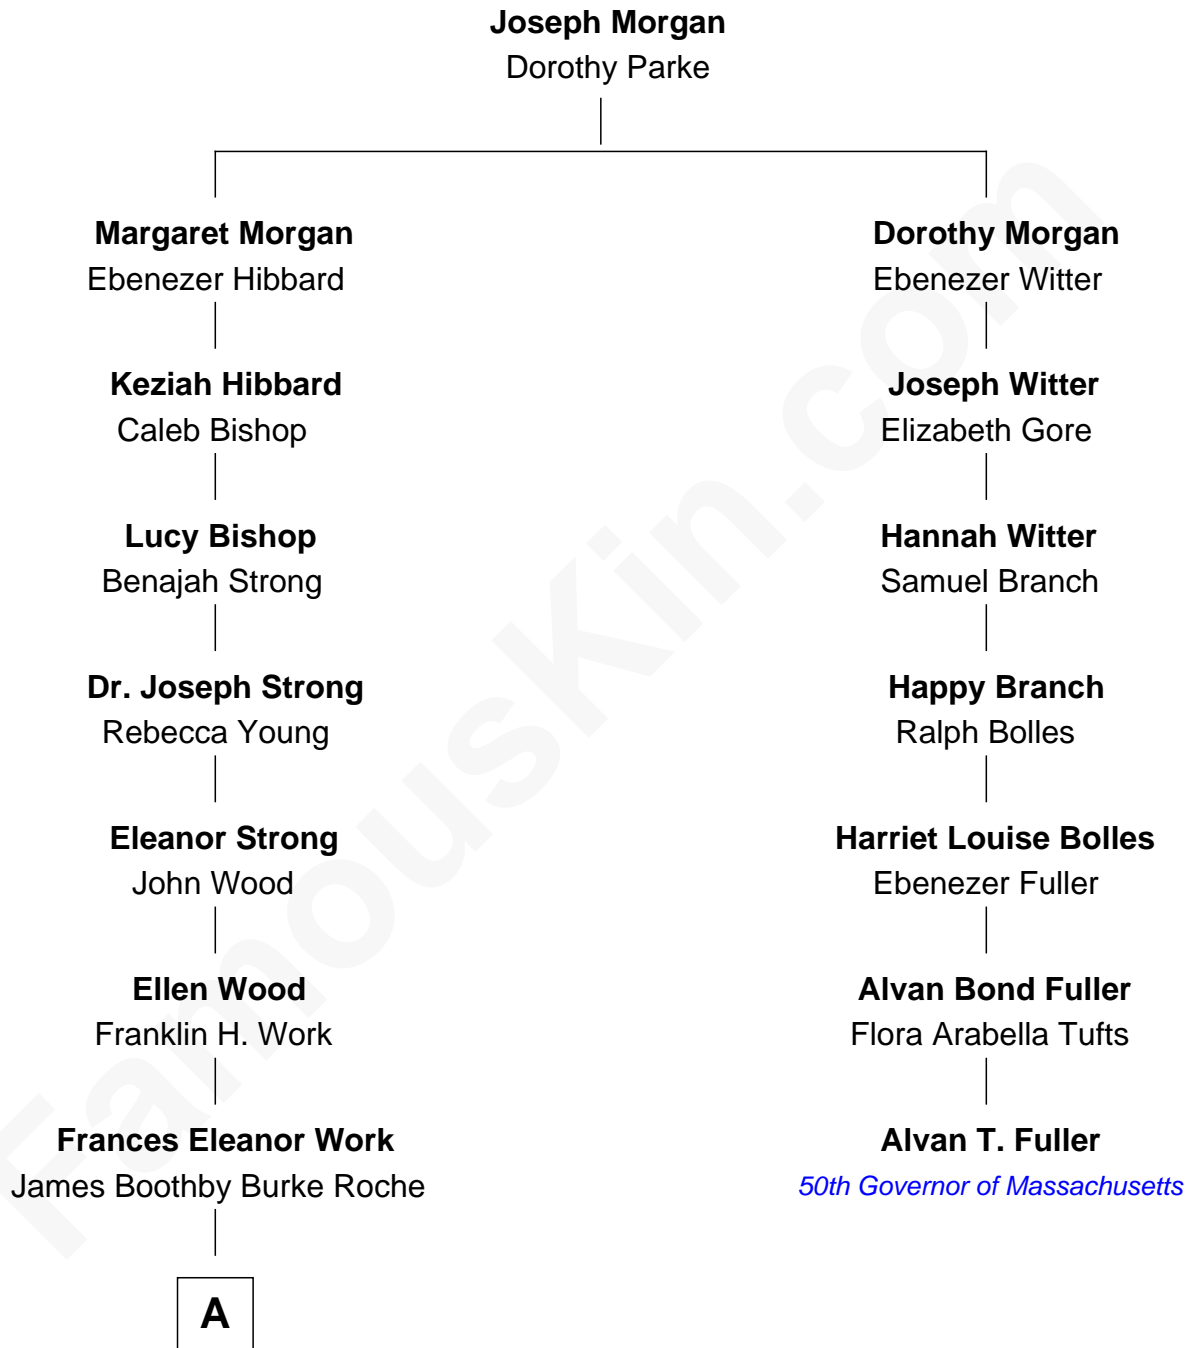

FamousKin.com Relationship Chart of

Prince Harry
Duke of Sussex

6th cousin 4 times removed of

Alvan T. Fuller

50th Governor of Massachusetts

A

—
Edmund Maurice Burke Roche

Ruth Sylvia Gill

—
Frances Ruth Burke Roche

Edward John Spencer

—
Princess Diana Frances Spencer

Charles III, King of the United Kingdom

—
Prince Harry

Duke of Sussex

FamousKin.com