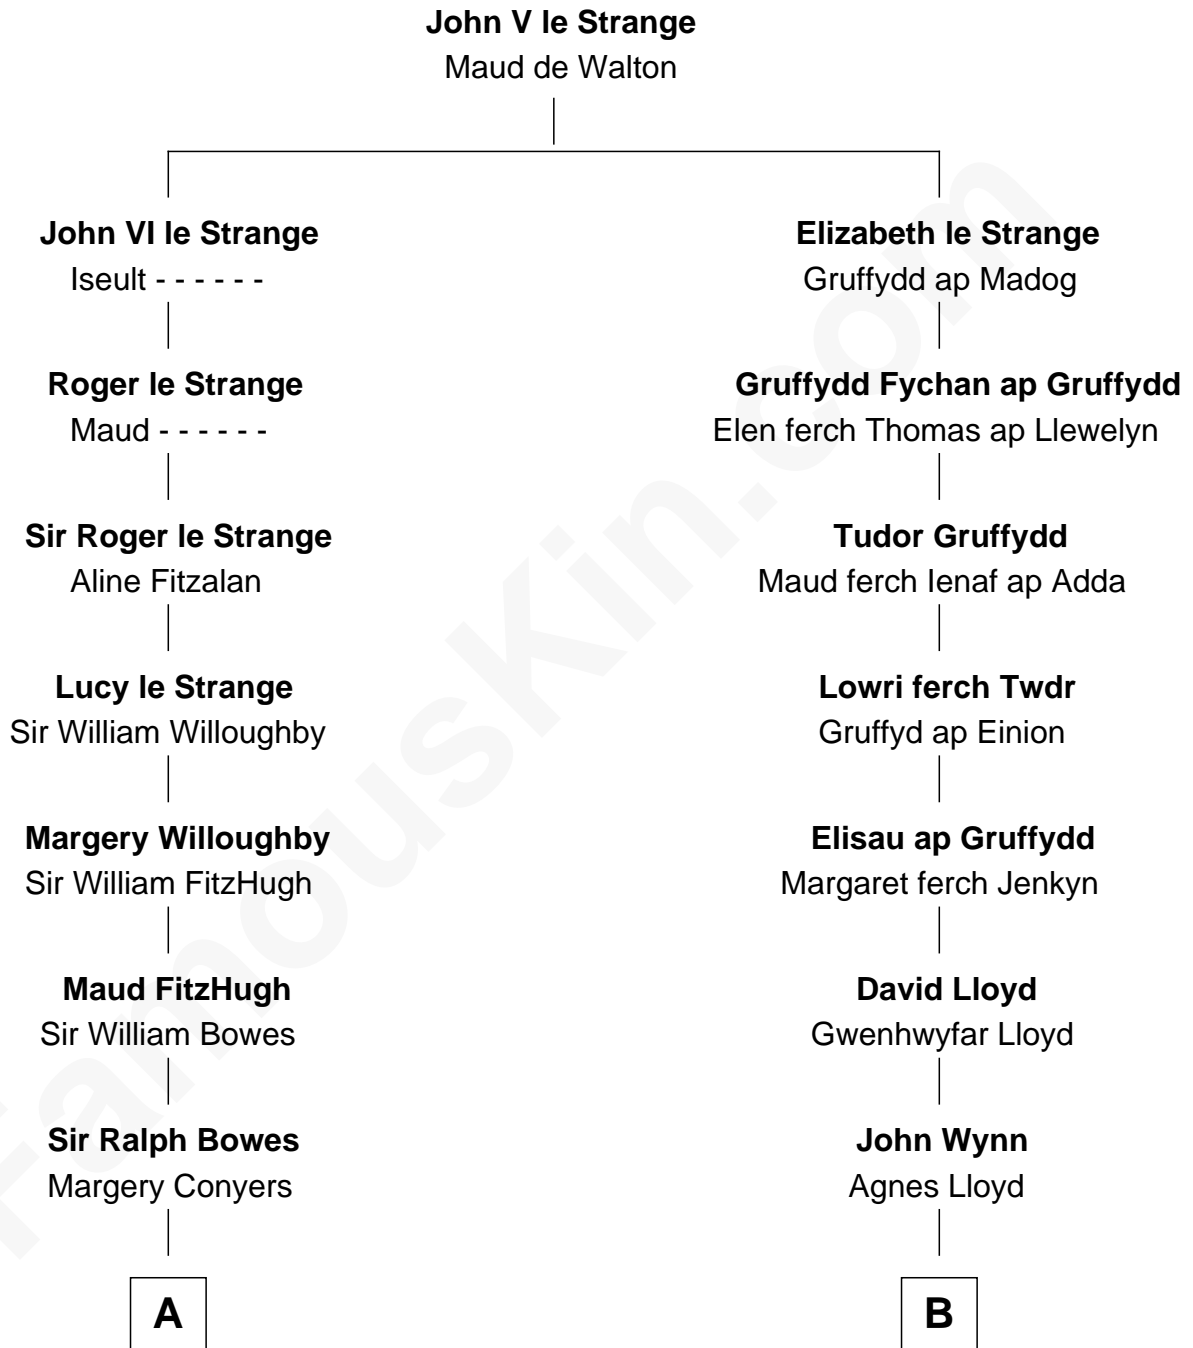

FamousKin.com Relationship Chart of

Prince Harry
Duke of Sussex

18th cousin 3 times removed of

Ernest Hemingway
Author of The Sun Also Rises

C

Claude George Bowes-Lyon
Cecilia Nina Cavendish-Bentinck

Elizabeth Bowes-Lyon
George VI, King of the United Kingdom

Elizabeth II, Queen of the United Kingdom
Prince Philip of Edinburgh

Charles III, King of the United Kingdom
Princess Diana Frances Spencer

Prince Harry
Duke of Sussex

D

Clarence Edmonds Hemingway
Grace H. Hall