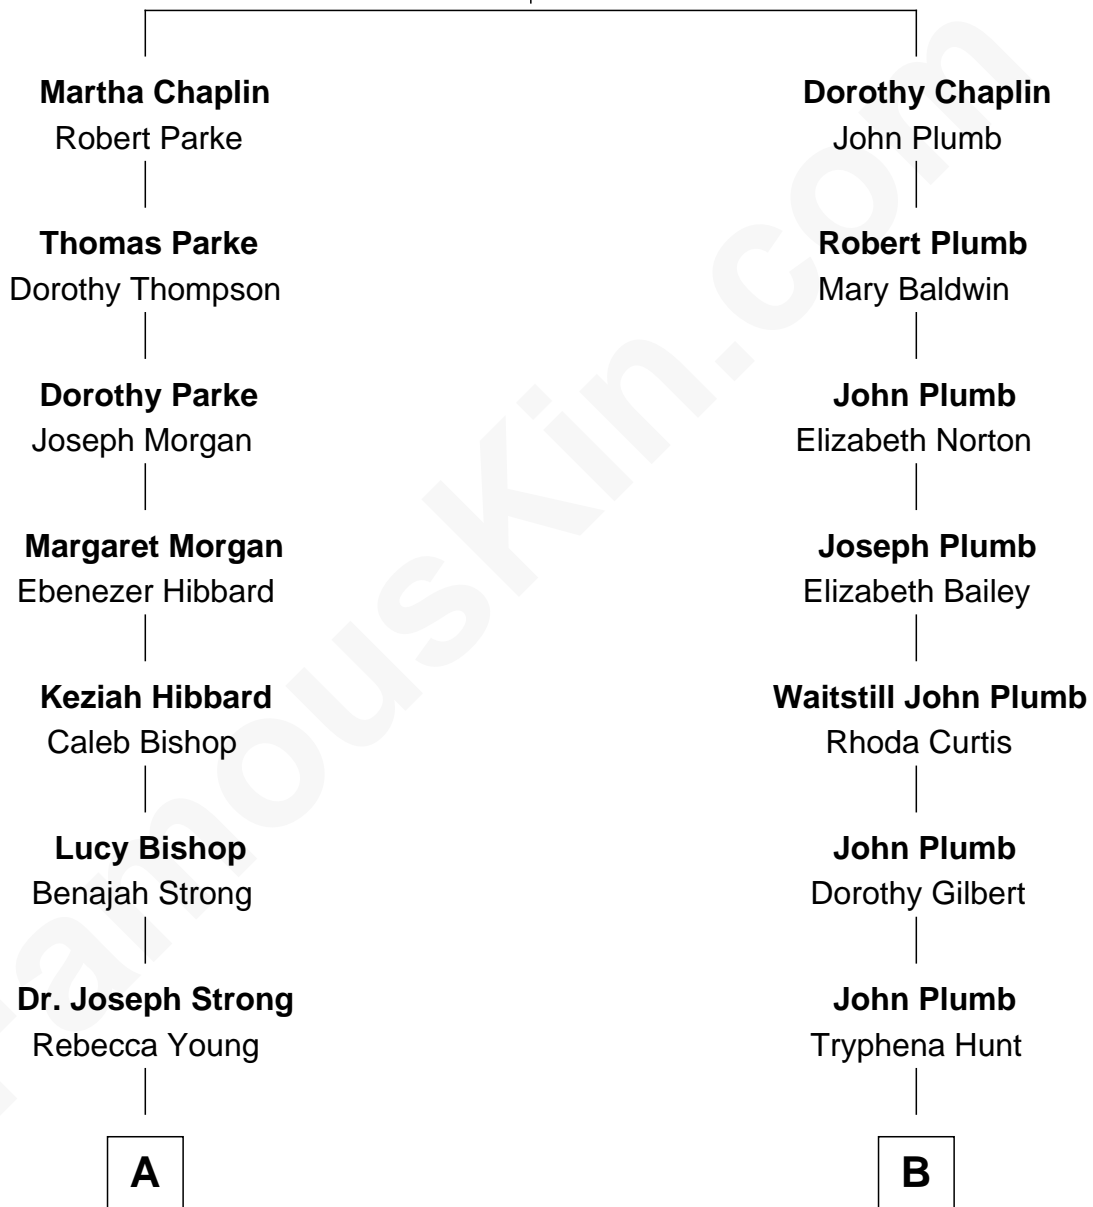

# FamousKin.com Relationship Chart of

**Prince Harry**  
*Duke of Sussex*

11th cousin 2 times removed of

**Ernest Hemingway**  
*Author of The Sun Also Rises*

**William Chaplin**  
Agnes Holborough

**A**

**Eleanor Strong**

John Wood

**Ellen Wood**

Franklin H. Work

**Frances Eleanor Work**

James Boothby Burke Roche

**Edmund Maurice Burke Roche**

Ruth Sylvia Gill

**Frances Ruth Burke Roche**

Edward John Spencer

**Princess Diana Frances Spencer**

Charles III, King of the United Kingdom

**Prince Harry**

*Duke of Sussex*

**B**

**Sarah Plumb**

Samuel Edmonds