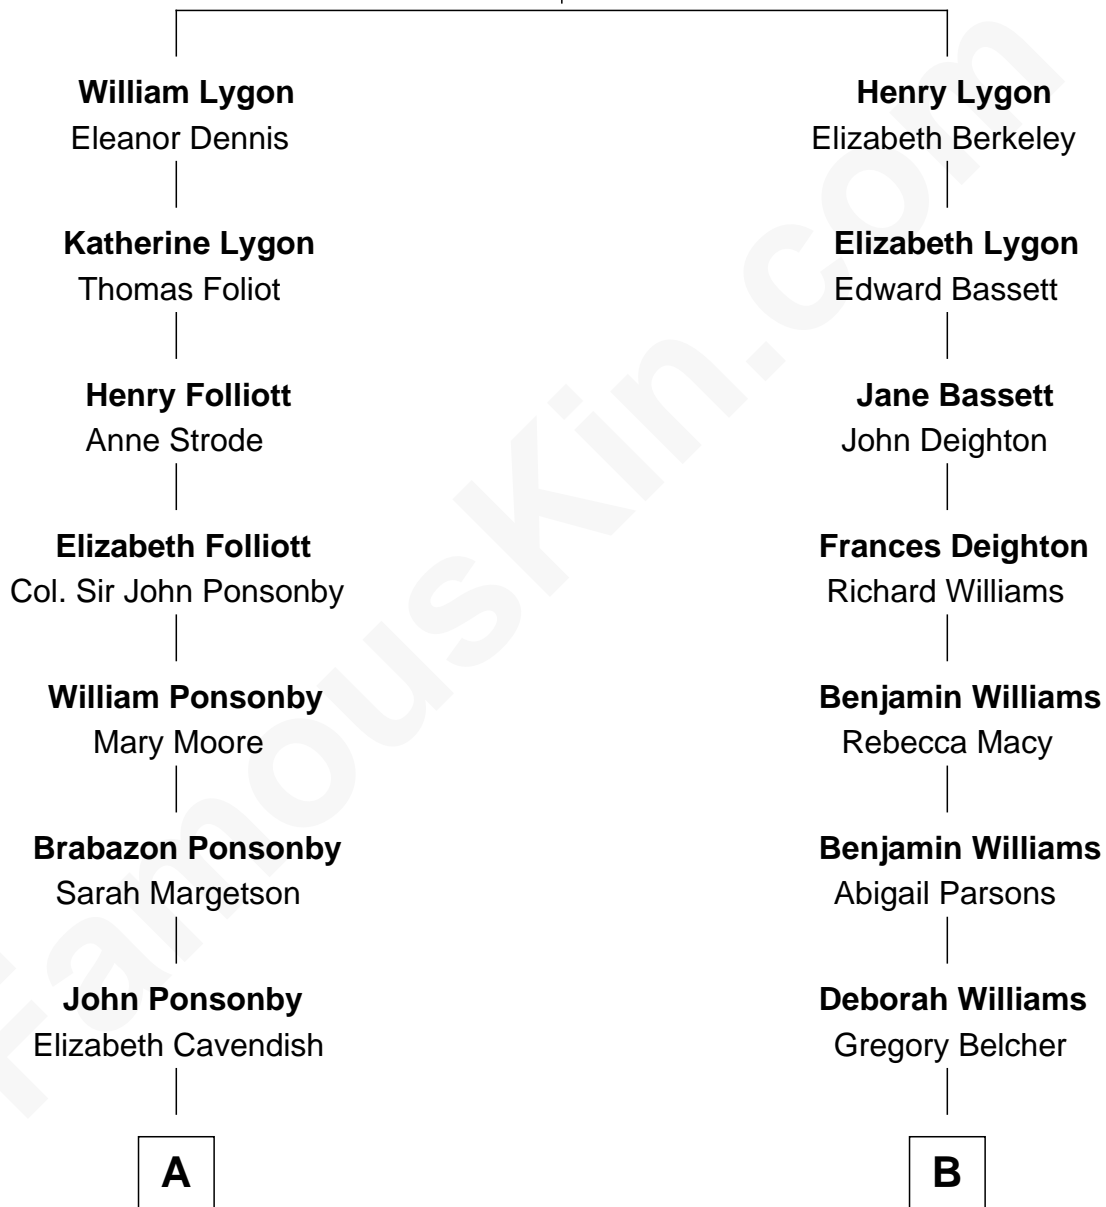

FamousKin.com Relationship Chart of

Prince Harry
Duke of Sussex

11th cousin 4 times removed of

General Douglas MacArthur
U.S. Army - World War II

Sir Richard Lygon
Margaret Greville

A

William Brabazon Ponsonby

Louisa Molesworth

Mary Elizabeth Ponsonby

Charles Grey

Elizabeth Grey

John Crocker Bulteel

Louisa Emily Charlotte Bulteel

Edward Charles Baring

Margaret Baring

Charles Robert Spencer

Albert Edward John Spencer

Cynthia Elinor Beatrix Hamilton

Edward John Spencer

Frances Ruth Burke Roche

Princess Diana Frances Spencer

Charles III, King of the United Kingdom

Prince Harry