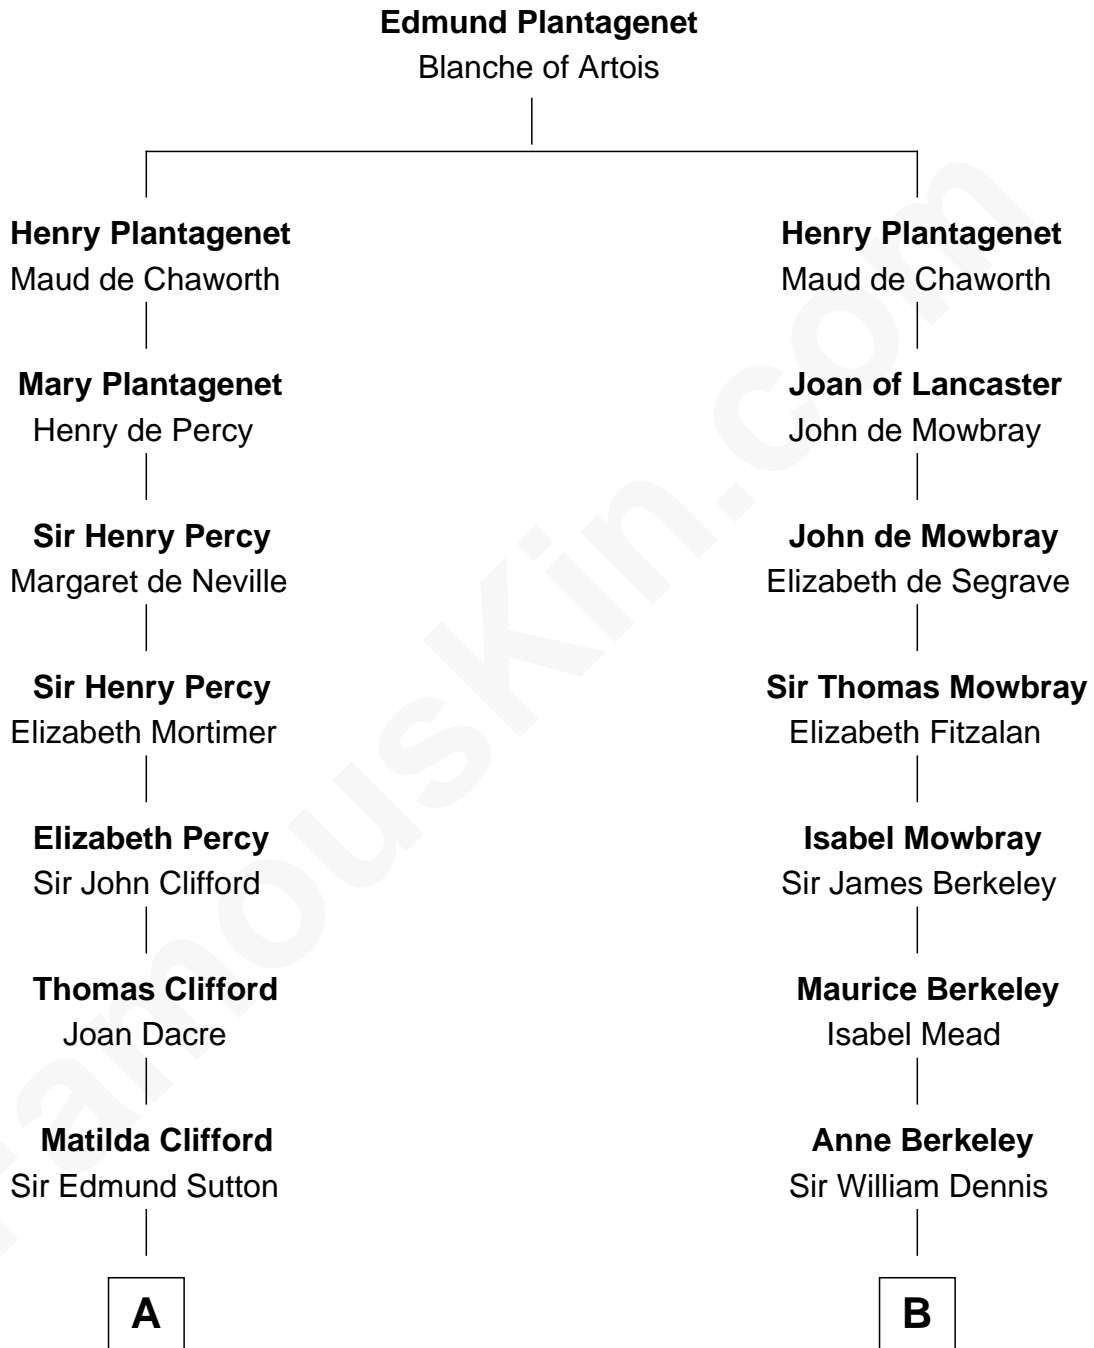

**FamousKin.com**  
**Relationship Chart of**  
**Prince Harry**  
*Duke of Sussex*

19th cousin 2 times removed of  
**General Douglas MacArthur**  
*U.S. Army - World War II*

**C**

**Charles Robert Spencer**

Margaret Baring

**Albert Edward John Spencer**

Cynthia Elinor Beatrix Hamilton

**Edward John Spencer**

Frances Ruth Burke Roche

**Princess Diana Frances Spencer**

Charles III, King of the United Kingdom

**Prince Harry**

*Duke of Sussex*

**D**

**Aurelia Belcher**

Arthur MacArthur

**Gen. Arthur MacArthur**

Mary Pinckney Hardy

**General Douglas MacArthur**

*U.S. Army - World War II*