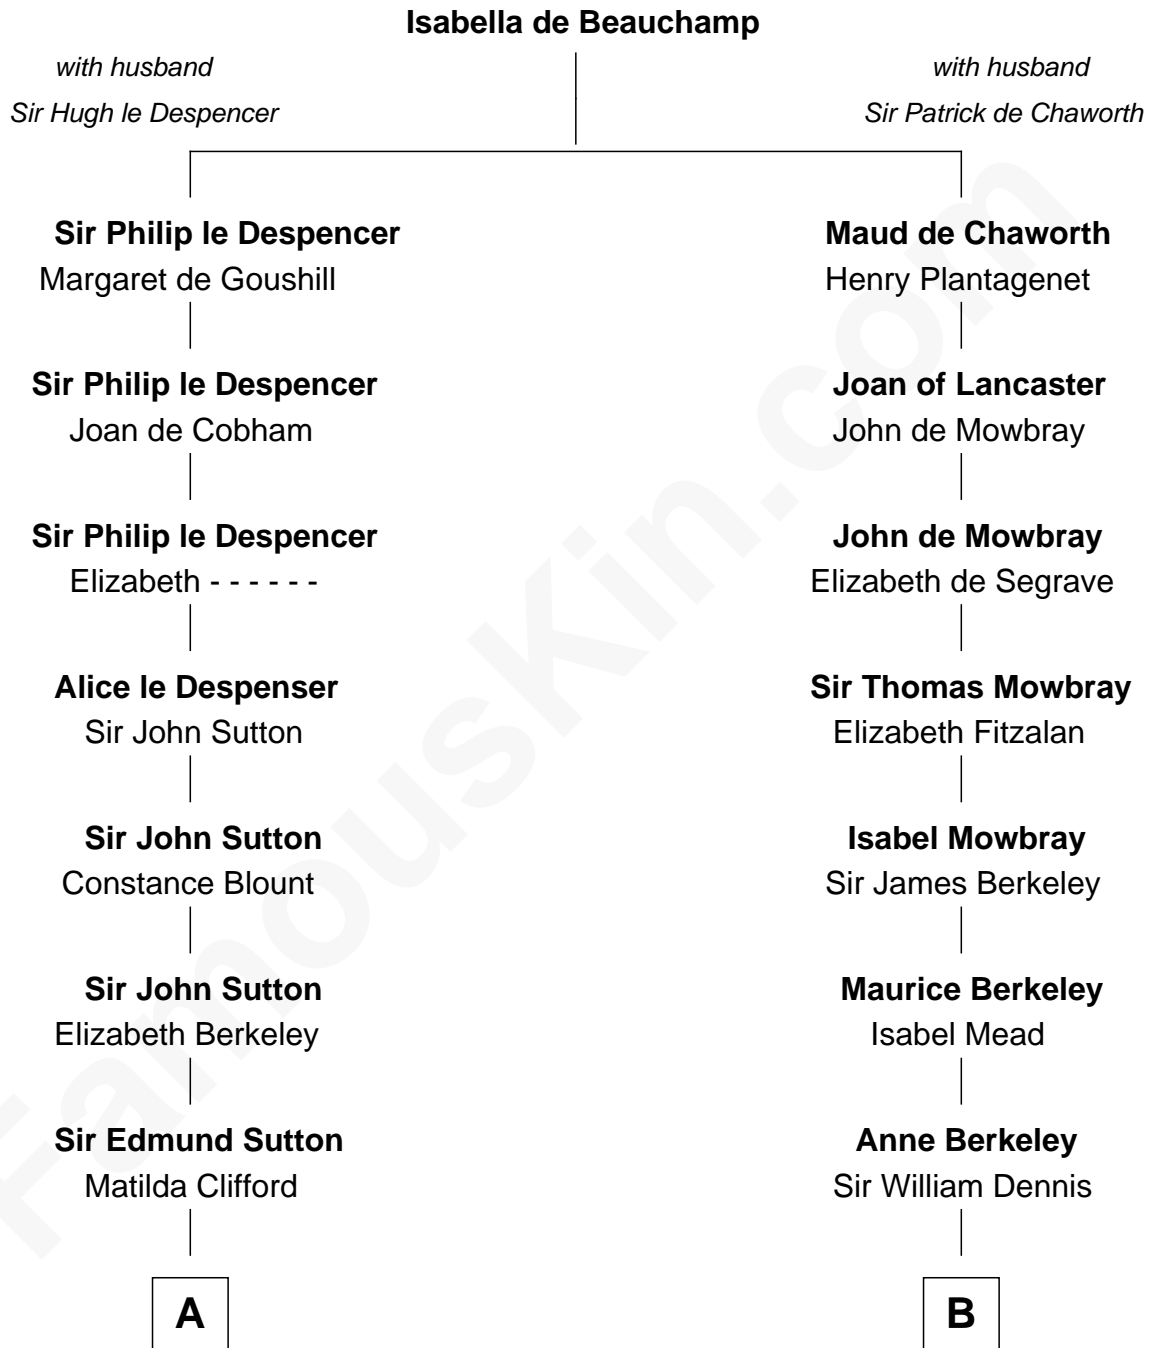

**FamousKin.com**  
**Relationship Chart of**  
**Prince Harry**  
*Duke of Sussex*

19th cousin 2 times removed of  
**General Douglas MacArthur**  
*U.S. Army - World War II*

**C**

**Charles Robert Spencer**

Margaret Baring

**Albert Edward John Spencer**

Cynthia Elinor Beatrix Hamilton

**Edward John Spencer**

Frances Ruth Burke Roche

**Princess Diana Frances Spencer**

Charles III, King of the United Kingdom

**Prince Harry**

*Duke of Sussex*

**D**

**Aurelia Belcher**

Arthur MacArthur

**Gen. Arthur MacArthur**

Mary Pinckney Hardy

**General Douglas MacArthur**

*U.S. Army - World War II*