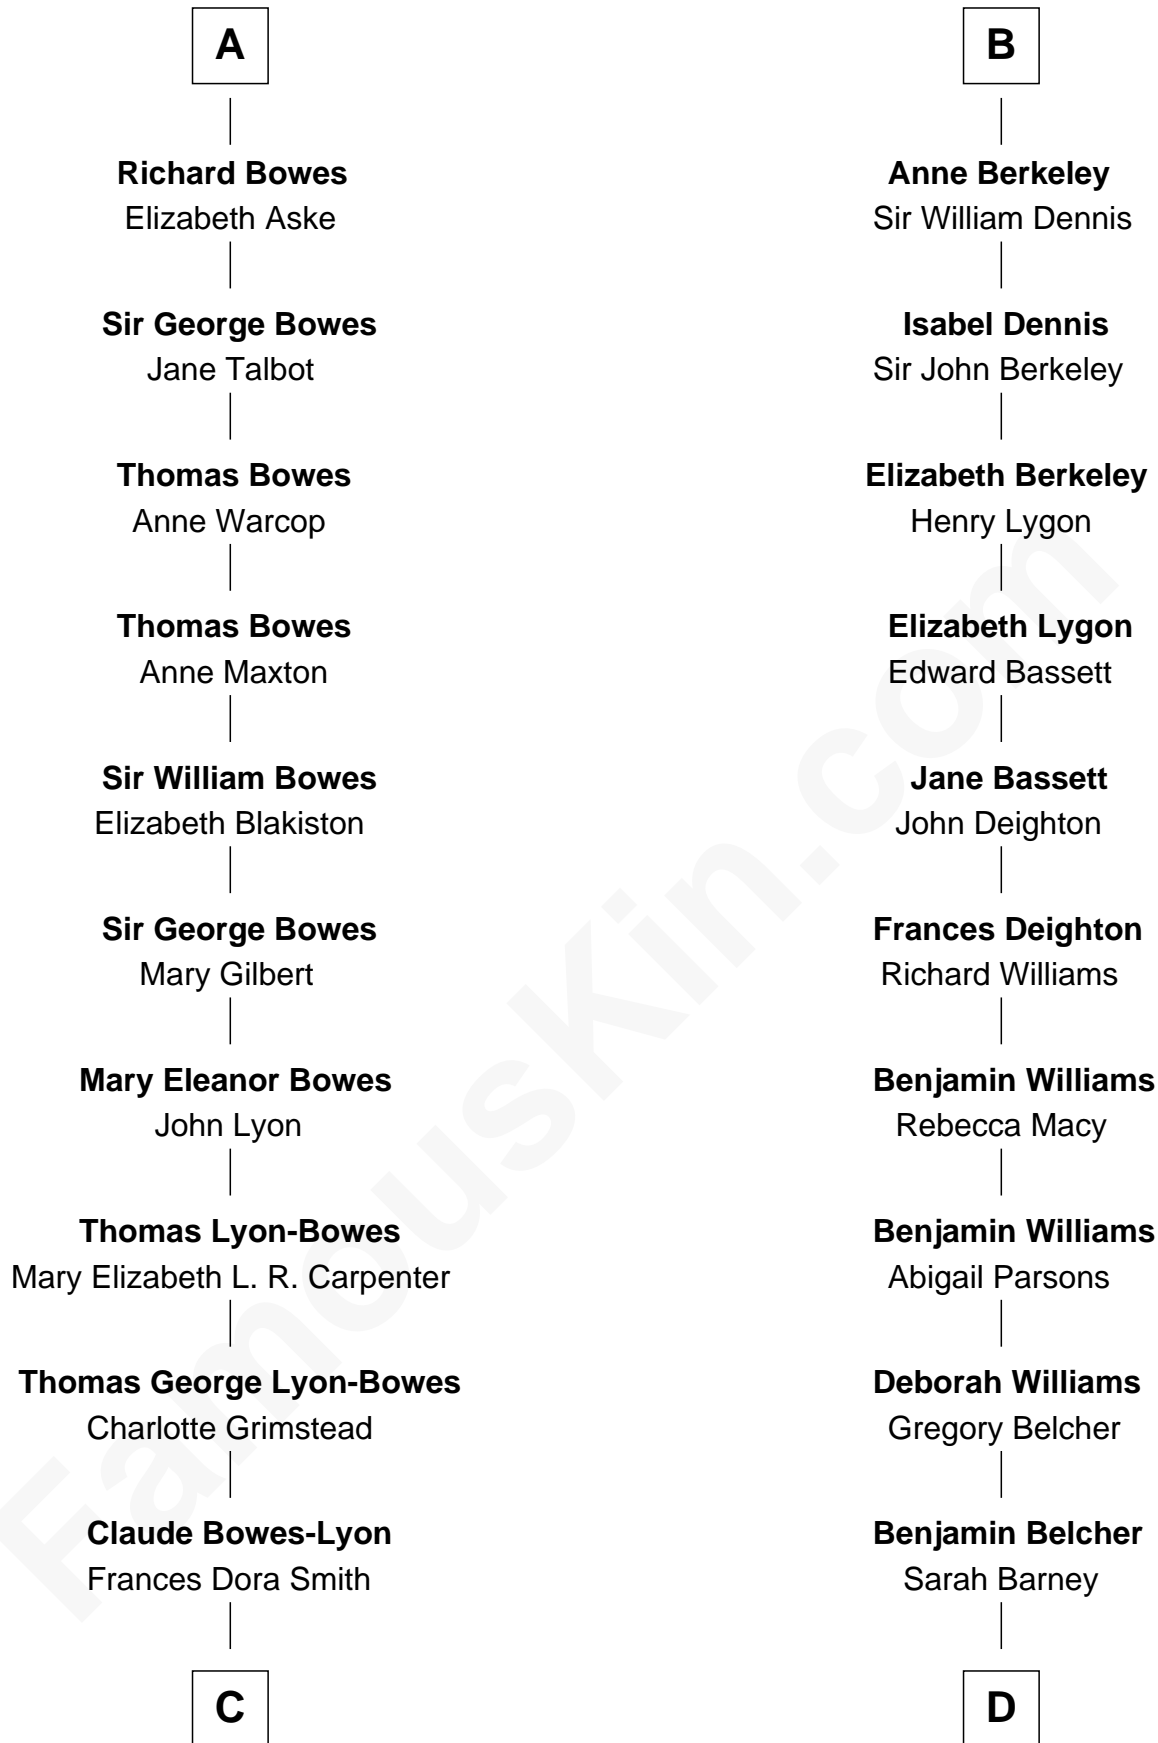

FamousKin.com Relationship Chart of

Prince Harry
Duke of Sussex

20th cousin 1 time removed of

General Douglas MacArthur
U.S. Army - World War II

C

Claude George Bowes-Lyon
Cecilia Nina Cavendish-Bentinck

Elizabeth Bowes-Lyon
George VI, King of the United Kingdom

Elizabeth II, Queen of the United Kingdom
Prince Philip of Edinburgh

Charles III, King of the United Kingdom
Princess Diana Frances Spencer

Prince Harry
Duke of Sussex

D

Benjamin Barney Belcher
Olive - - - - -