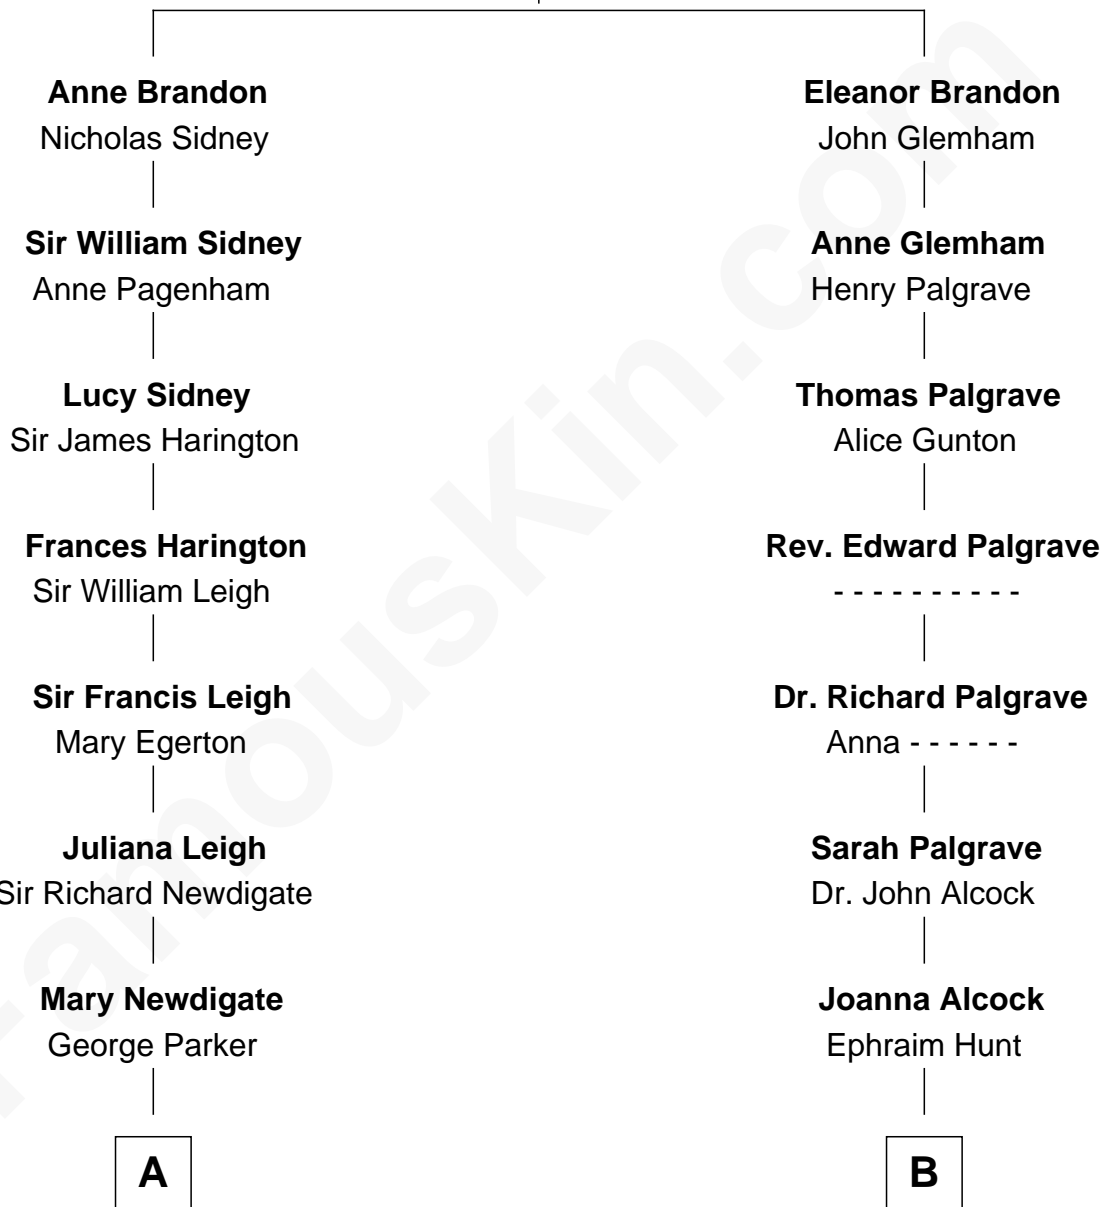

FamousKin.com Relationship Chart of

Prince Harry
Duke of Sussex

14th cousin 4 times removed of

General Douglas MacArthur
U.S. Army - World War II

Sir William Brandon
Elizabeth Wingfield

C

Princess Diana Frances Spencer
Charles III, King of the United Kingdom

Prince Harry
Duke of Sussex

FamousKin.com