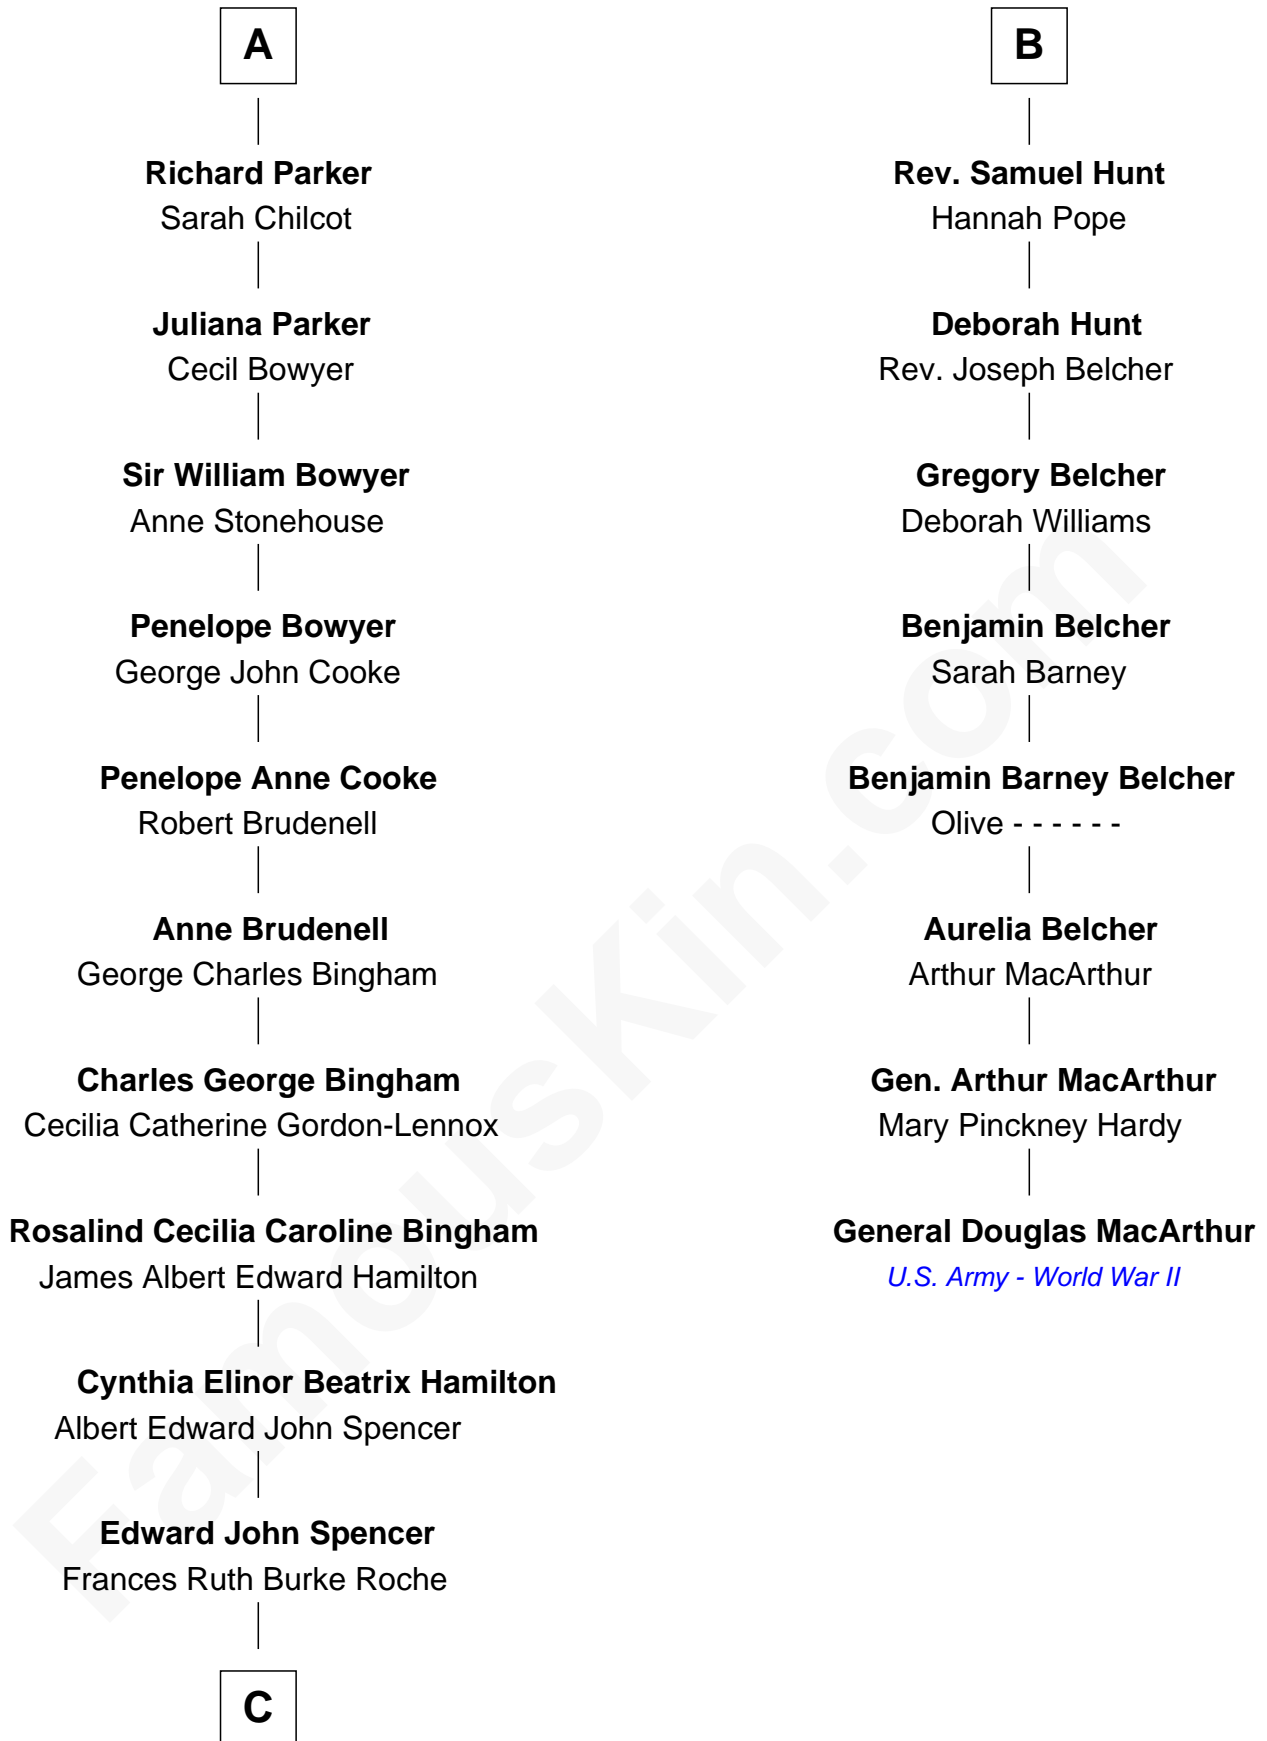

FamousKin.com Relationship Chart of

Prince Harry
Duke of Sussex

14th cousin 4 times removed of

General Douglas MacArthur
U.S. Army - World War II

Sir William Brandon
Elizabeth Wingfield

C

Princess Diana Frances Spencer
Charles III, King of the United Kingdom