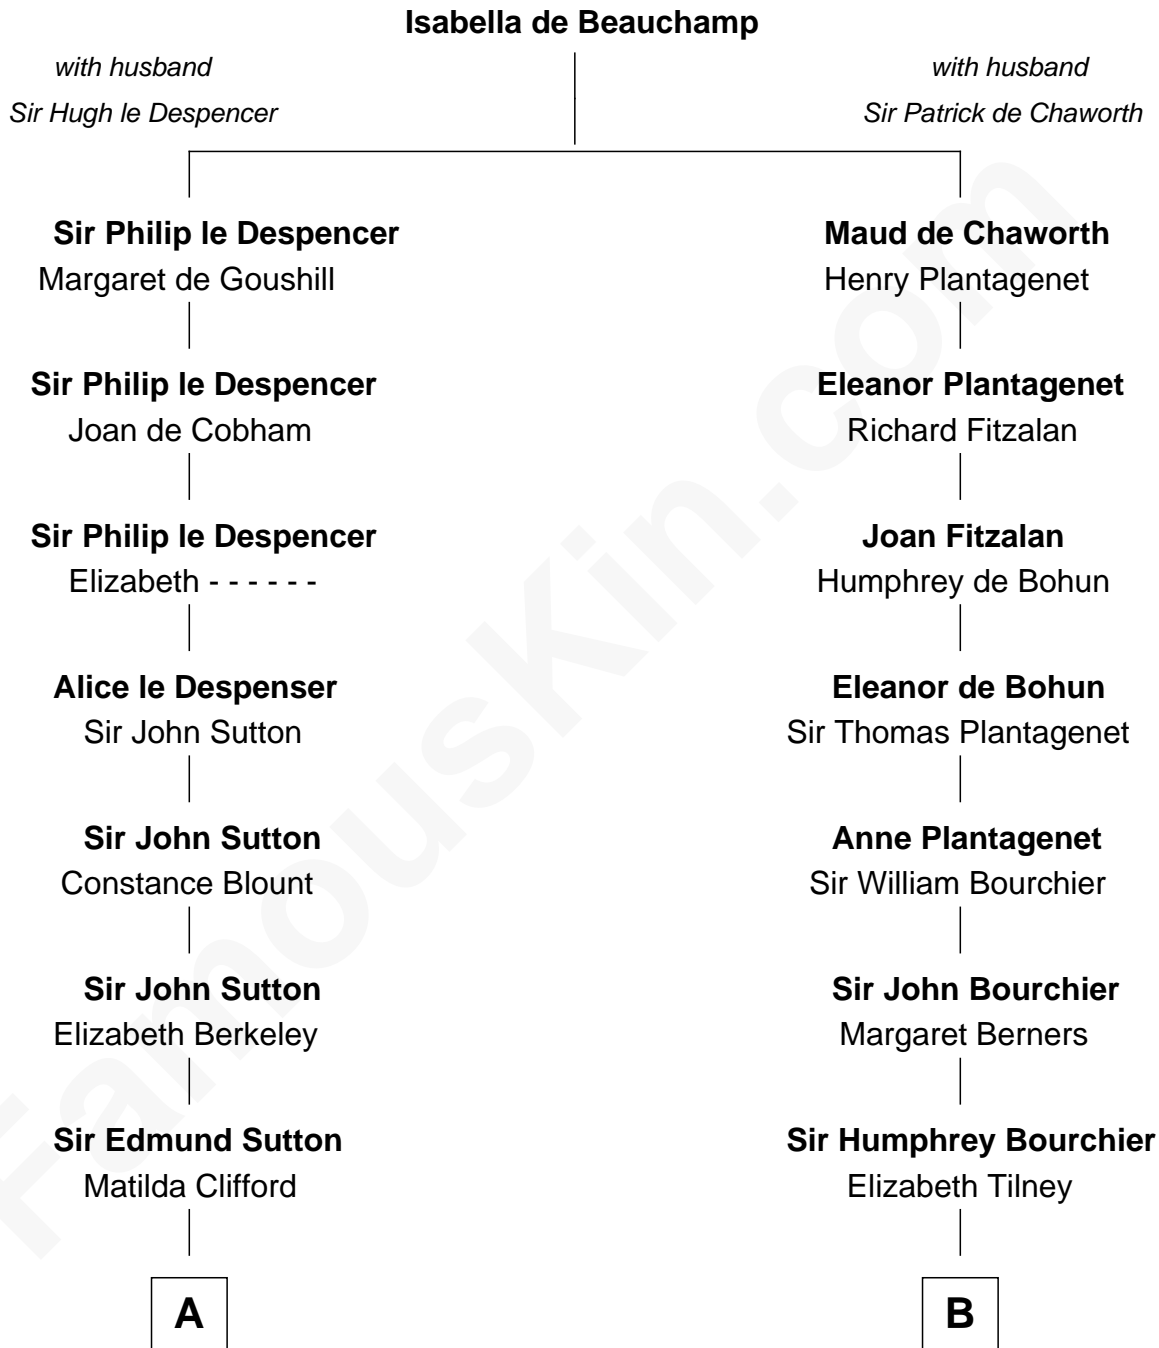

# FamousKin.com Relationship Chart of

**Prince Harry**  
*Duke of Sussex*

21st cousin of

**Frank Lloyd Wright**  
*American Architect*

**C**

**Charles Robert Spencer**

Margaret Baring

**Albert Edward John Spencer**

Cynthia Elinor Beatrix Hamilton

**Edward John Spencer**

Frances Ruth Burke Roche

**Princess Diana Frances Spencer**

Charles III, King of the United Kingdom

**Prince Harry**

*Duke of Sussex*

**D**

**Capt. Russell Hubbard**

Mary Gray

**Martha Hubbard**

David Wright

**Rev. David Wright**

Abigail Goddard

**William Carey Wright**

Anna Lloyd Jones