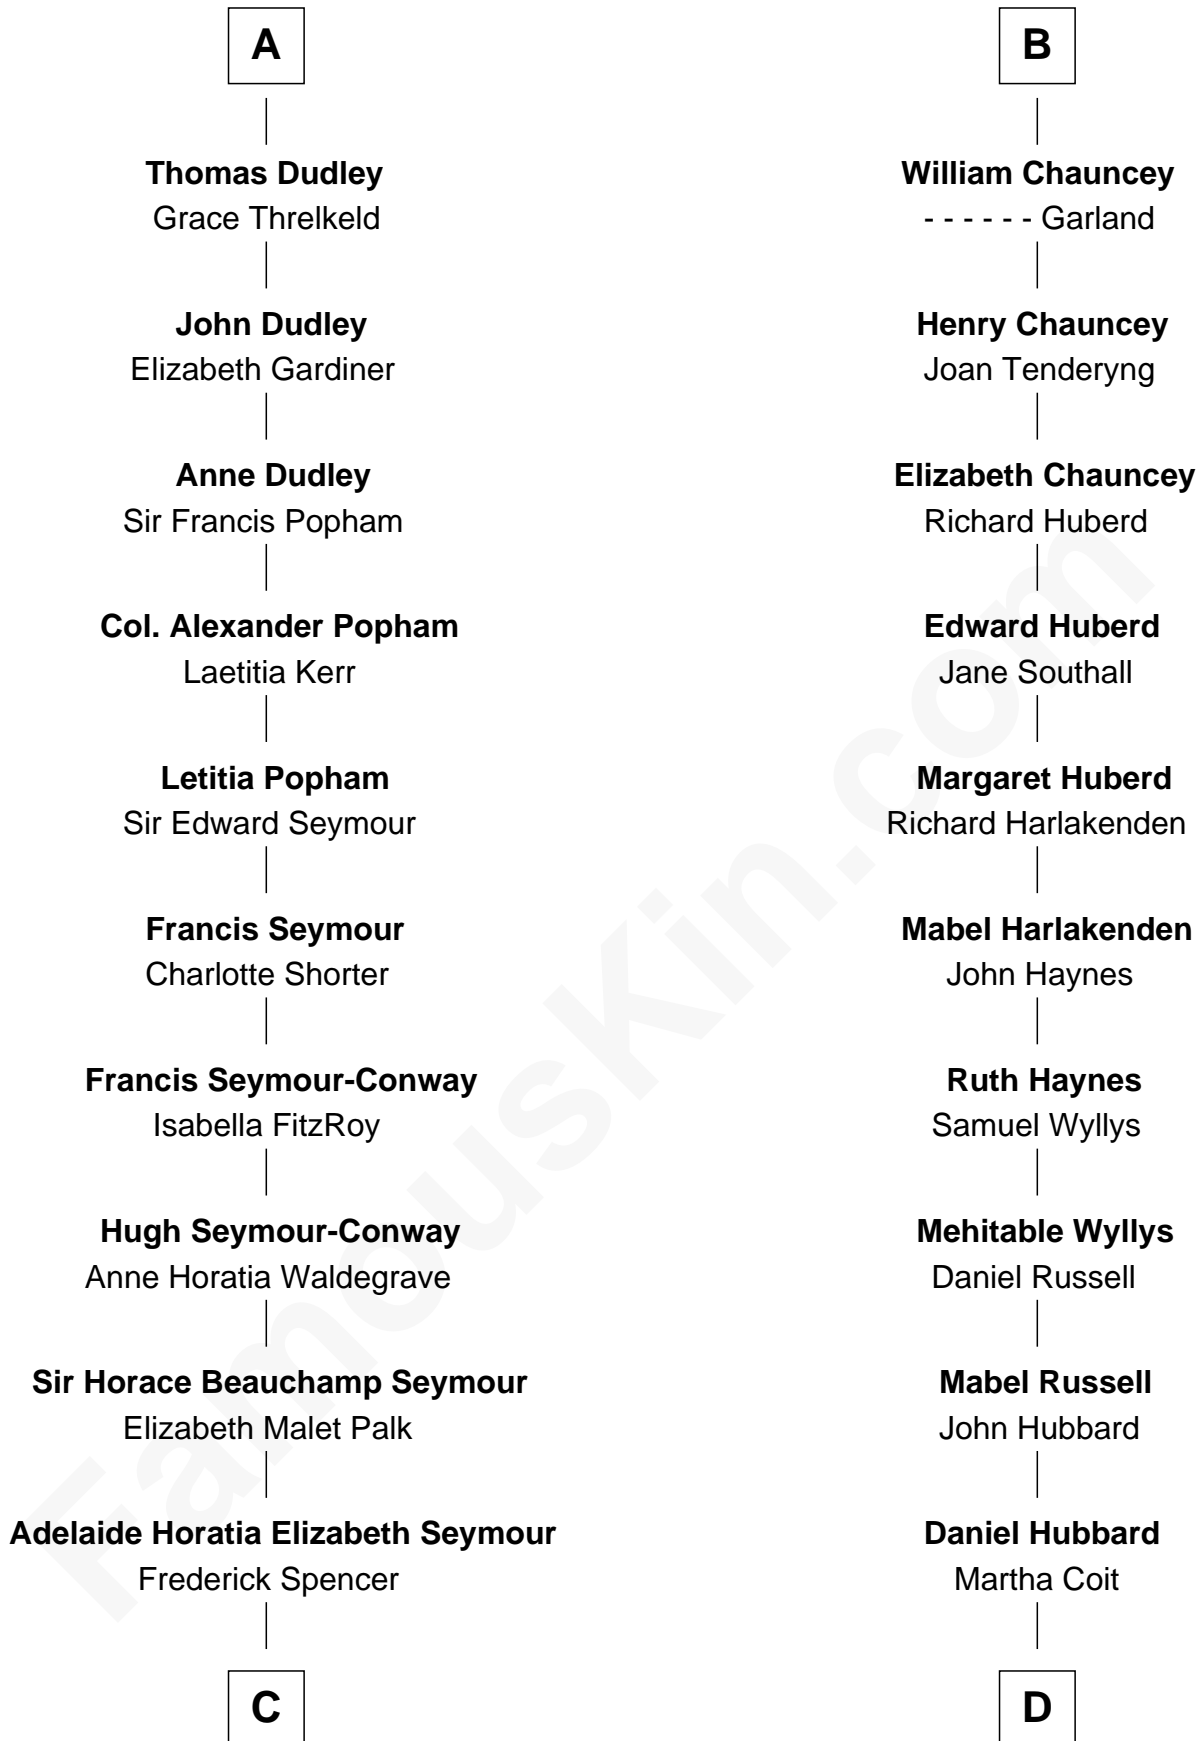

FamousKin.com Relationship Chart of

Prince Harry
Duke of Sussex

21st cousin of

Frank Lloyd Wright
American Architect

Sir William de Ferrers
Agnes of Chester

C

Charles Robert Spencer

Margaret Baring

Albert Edward John Spencer

Cynthia Elinor Beatrix Hamilton

Edward John Spencer

Frances Ruth Burke Roche

Princess Diana Frances Spencer

Charles III, King of the United Kingdom

Prince Harry

Duke of Sussex