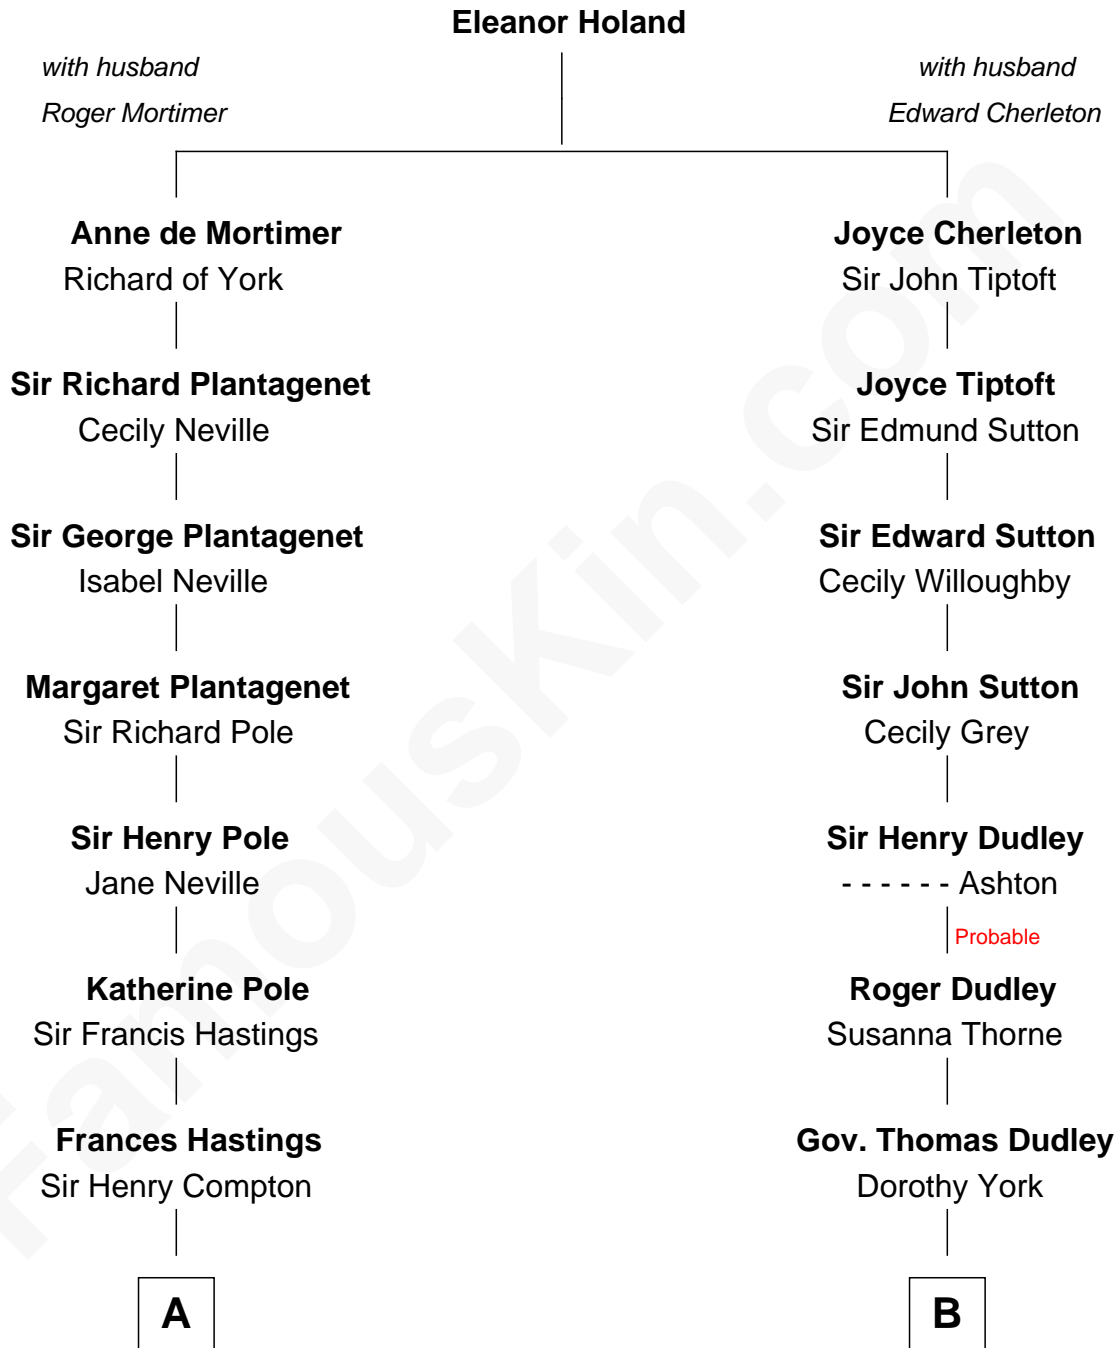

FamousKin.com Relationship Chart of

Prince Harry
Duke of Sussex

18th cousin 1 time removed of

Kyra Sedgwick
TV and Movie Actress

C

Edward John Spencer
Frances Ruth Burke Roche

Princess Diana Frances Spencer
Charles III, King of the United Kingdom

Prince Harry
Duke of Sussex

D

Henry Dwight Sedgwick
Patricia Ann Rosenwald

Kyra Sedgwick
TV and Movie Actress

FamousKin.com