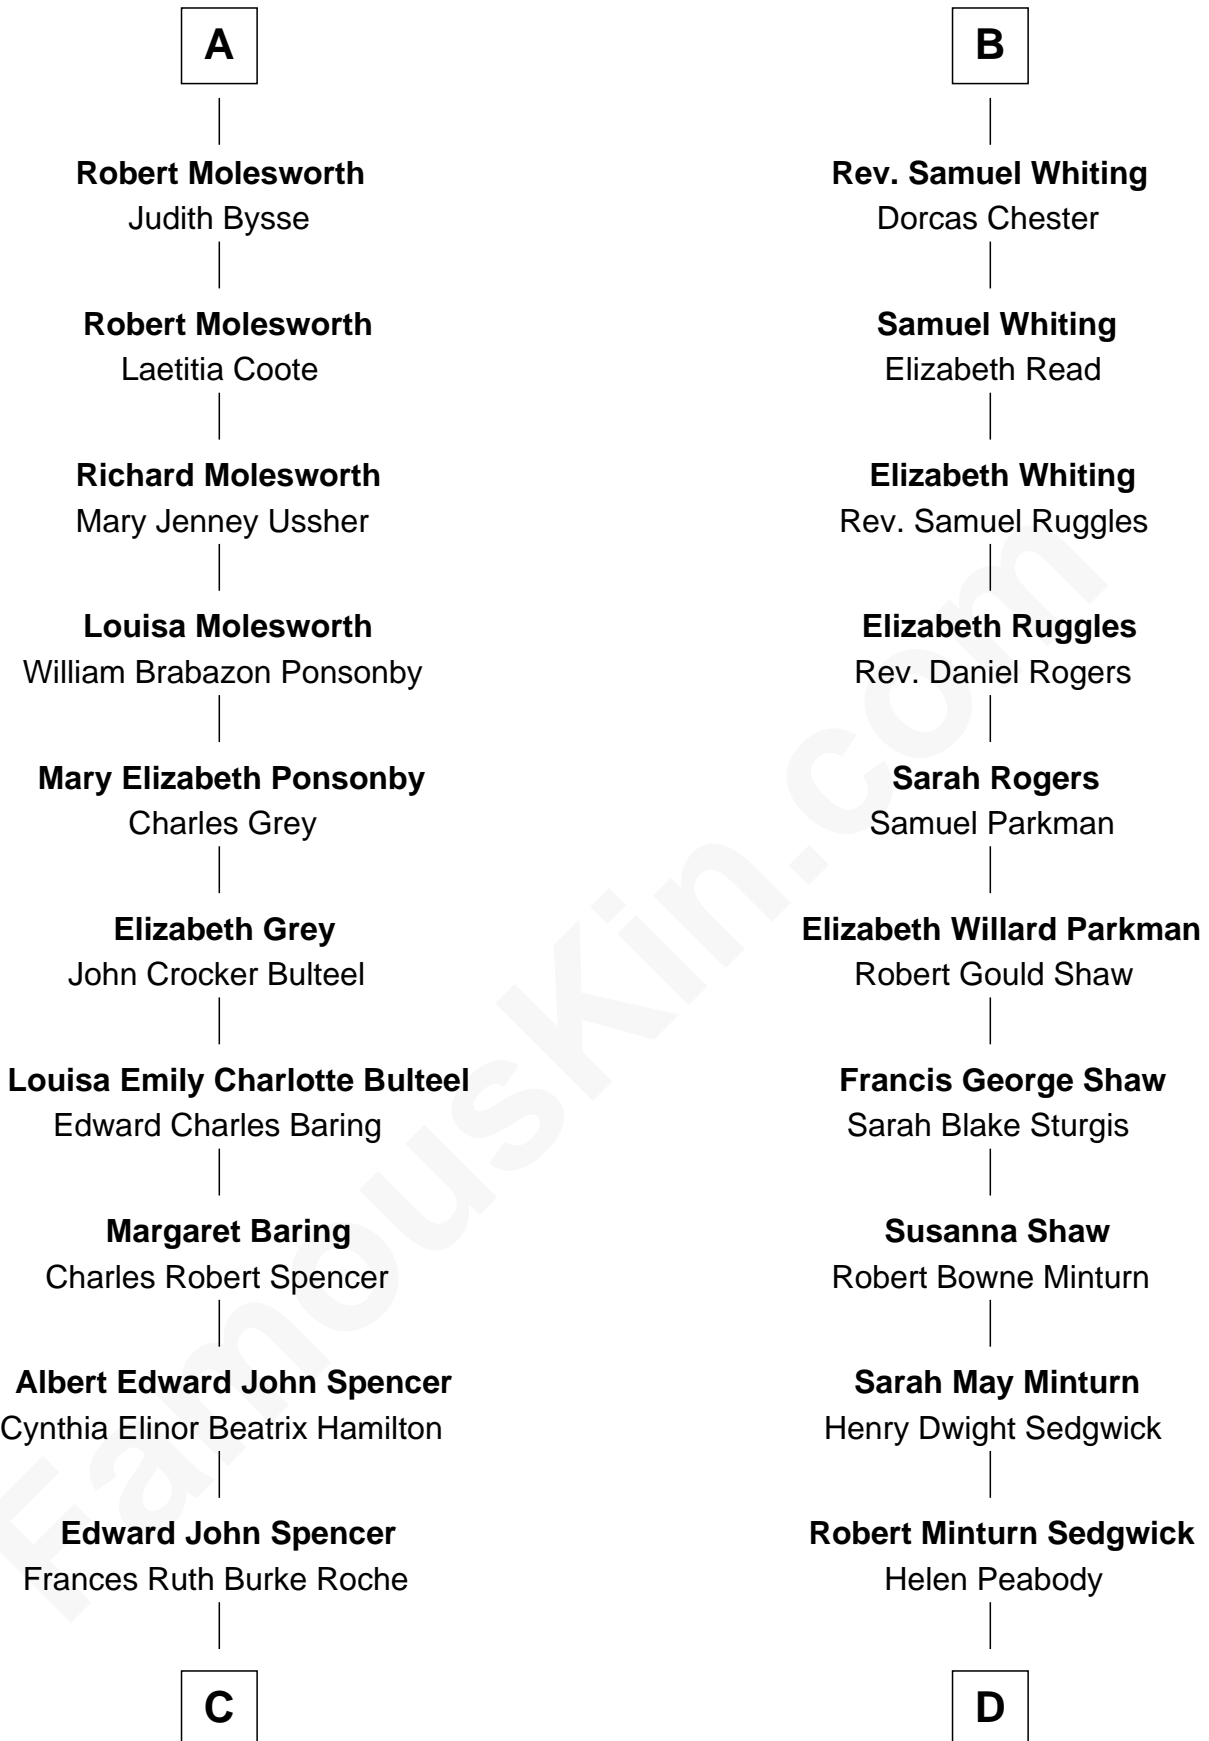

FamousKin.com Relationship Chart of

Prince Harry
Duke of Sussex

18th cousin of

Kyra Sedgwick
TV and Movie Actress

Sir Robert Corbet
Margaret - - - - -

C

Princess Diana Frances Spencer
Charles III, King of the United Kingdom

Prince Harry
Duke of Sussex

D

Henry Dwight Sedgwick
Patricia Ann Rosenwald

Kyra Sedgwick
TV and Movie Actress

FamousKin.com