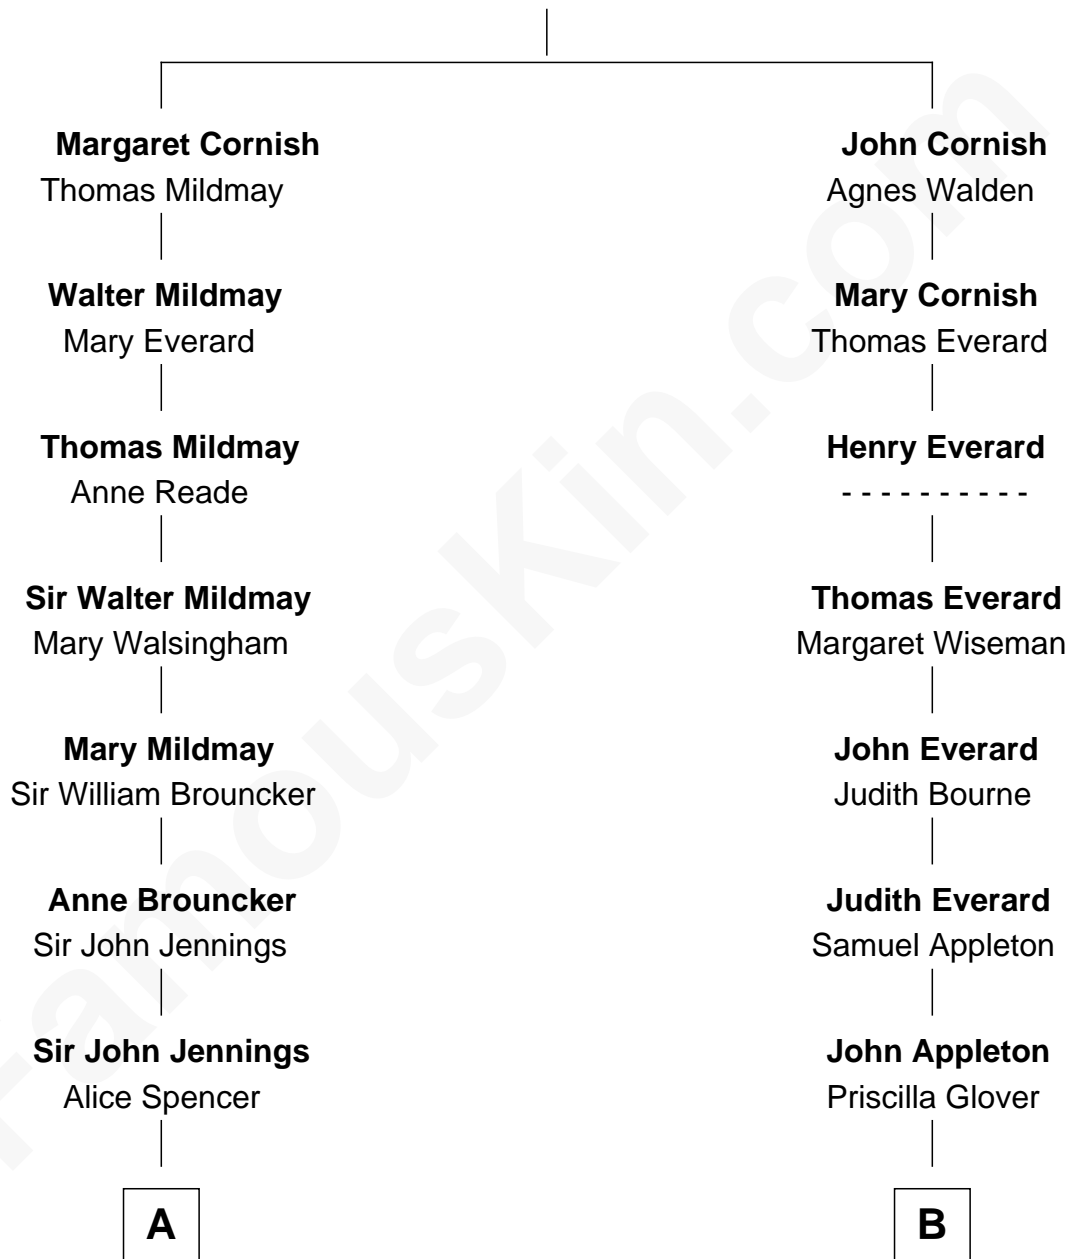

FamousKin.com Relationship Chart of

Prince Harry
Duke of Sussex

16th cousin 2 times removed of

Kyra Sedgwick
TV and Movie Actress

John Cornish

A

Richard Jennings
Frances Thornhurst

Sarah Jennings
John Churchill

Anne Churchill
Sir Charles Spencer

John Spencer
Georgiana Carolina Carteret

John Spencer
Margaret Georgiana Poyntz

George John Spencer
Lavina Bingham

Frederick Spencer
Adelaide Horatia Elizabeth Seymour

Charles Robert Spencer
Margaret Baring