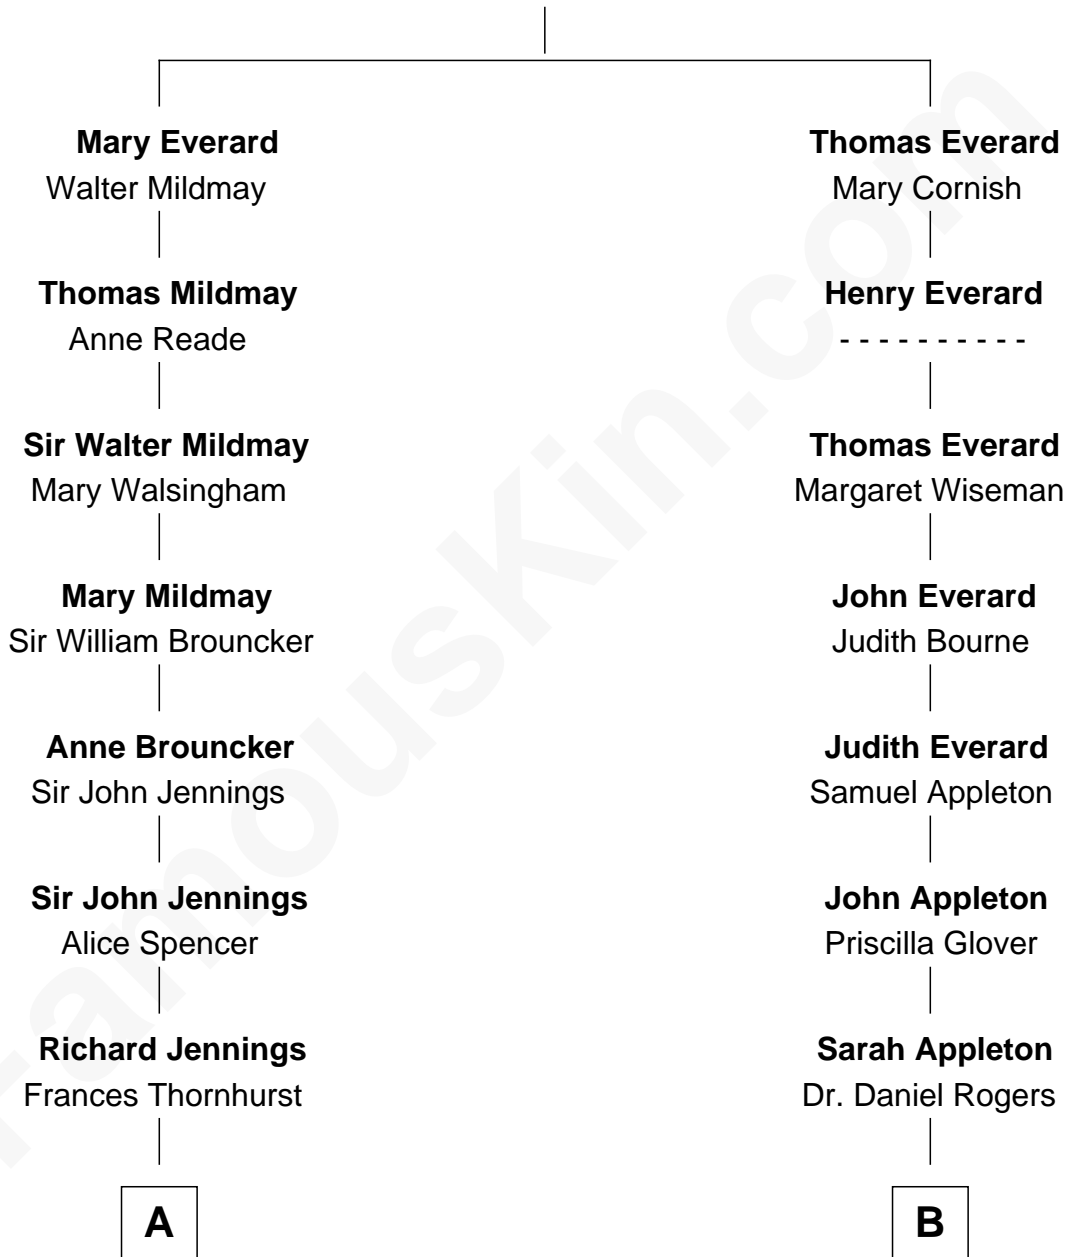

FamousKin.com Relationship Chart of

Prince Harry

Duke of Sussex

15th cousin 2 times removed of

Kyra Sedgwick

TV and Movie Actress

John Everard

A

Sarah Jennings

John Churchill

Anne Churchill

Sir Charles Spencer

John Spencer

Georgiana Carolina Carteret

John Spencer

Margaret Georgiana Poyntz

George John Spencer

Lavina Bingham

Frederick Spencer

Adelaide Horatia Elizabeth Seymour

Charles Robert Spencer

Margaret Baring

Albert Edward John Spencer

Cynthia Elinor Beatrix Hamilton