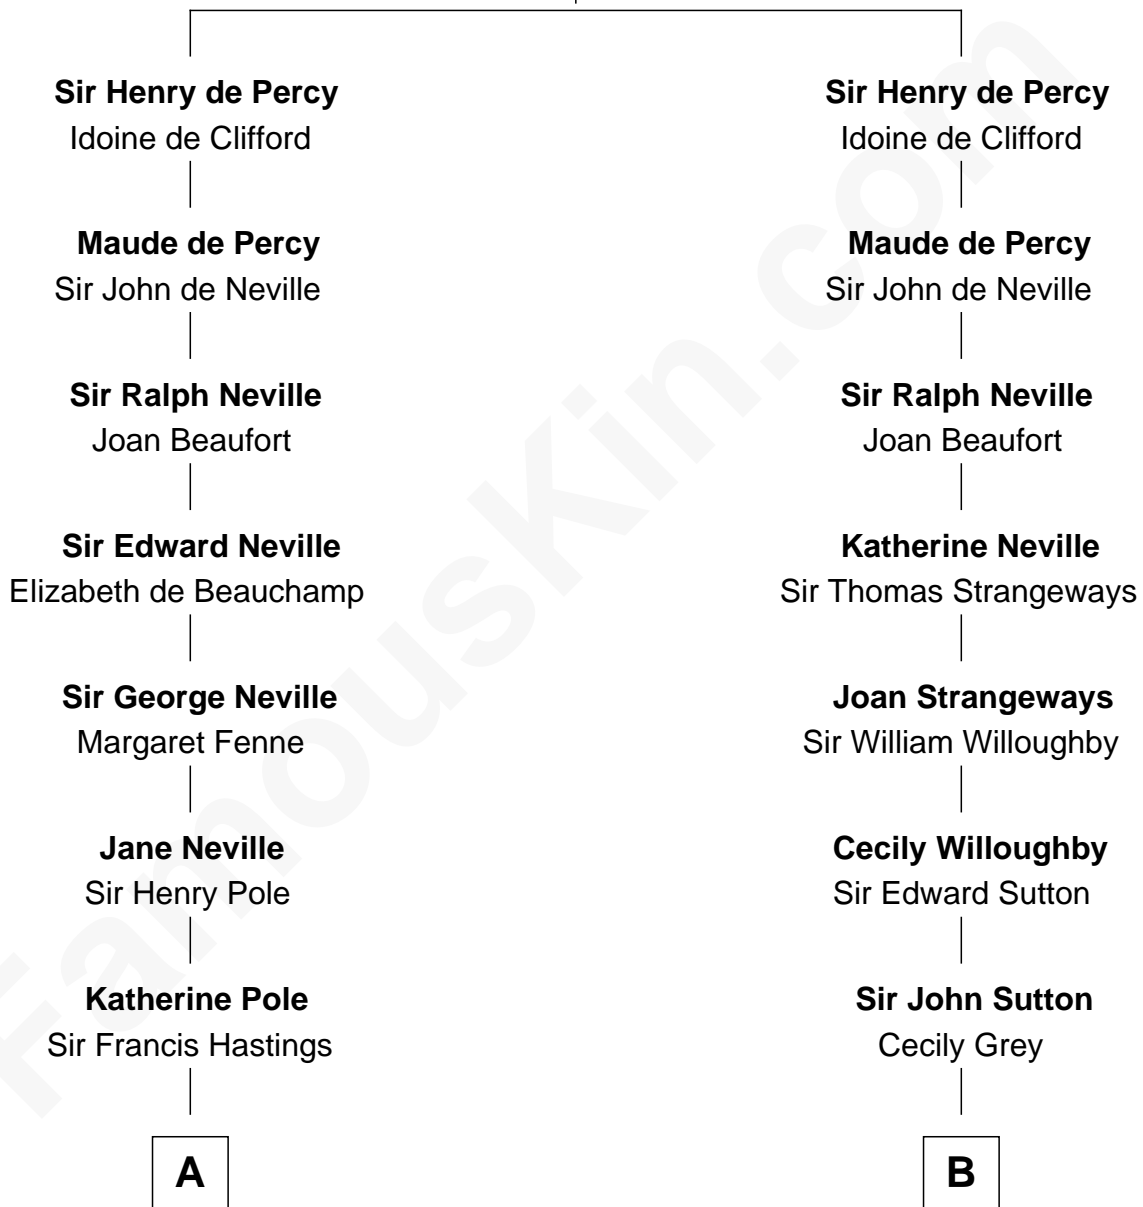

FamousKin.com Relationship Chart of

Prince Harry
Duke of Sussex

20th cousin 1 time removed of

Kyra Sedgwick
TV and Movie Actress

Sir Henry de Percy
Eleanor de Arundel

C

Albert Edward John Spencer

Cynthia Elinor Beatrix Hamilton

Edward John Spencer

Frances Ruth Burke Roche

Princess Diana Frances Spencer

Charles III, King of the United Kingdom

Prince Harry

Duke of Sussex

D

Susanna Shaw