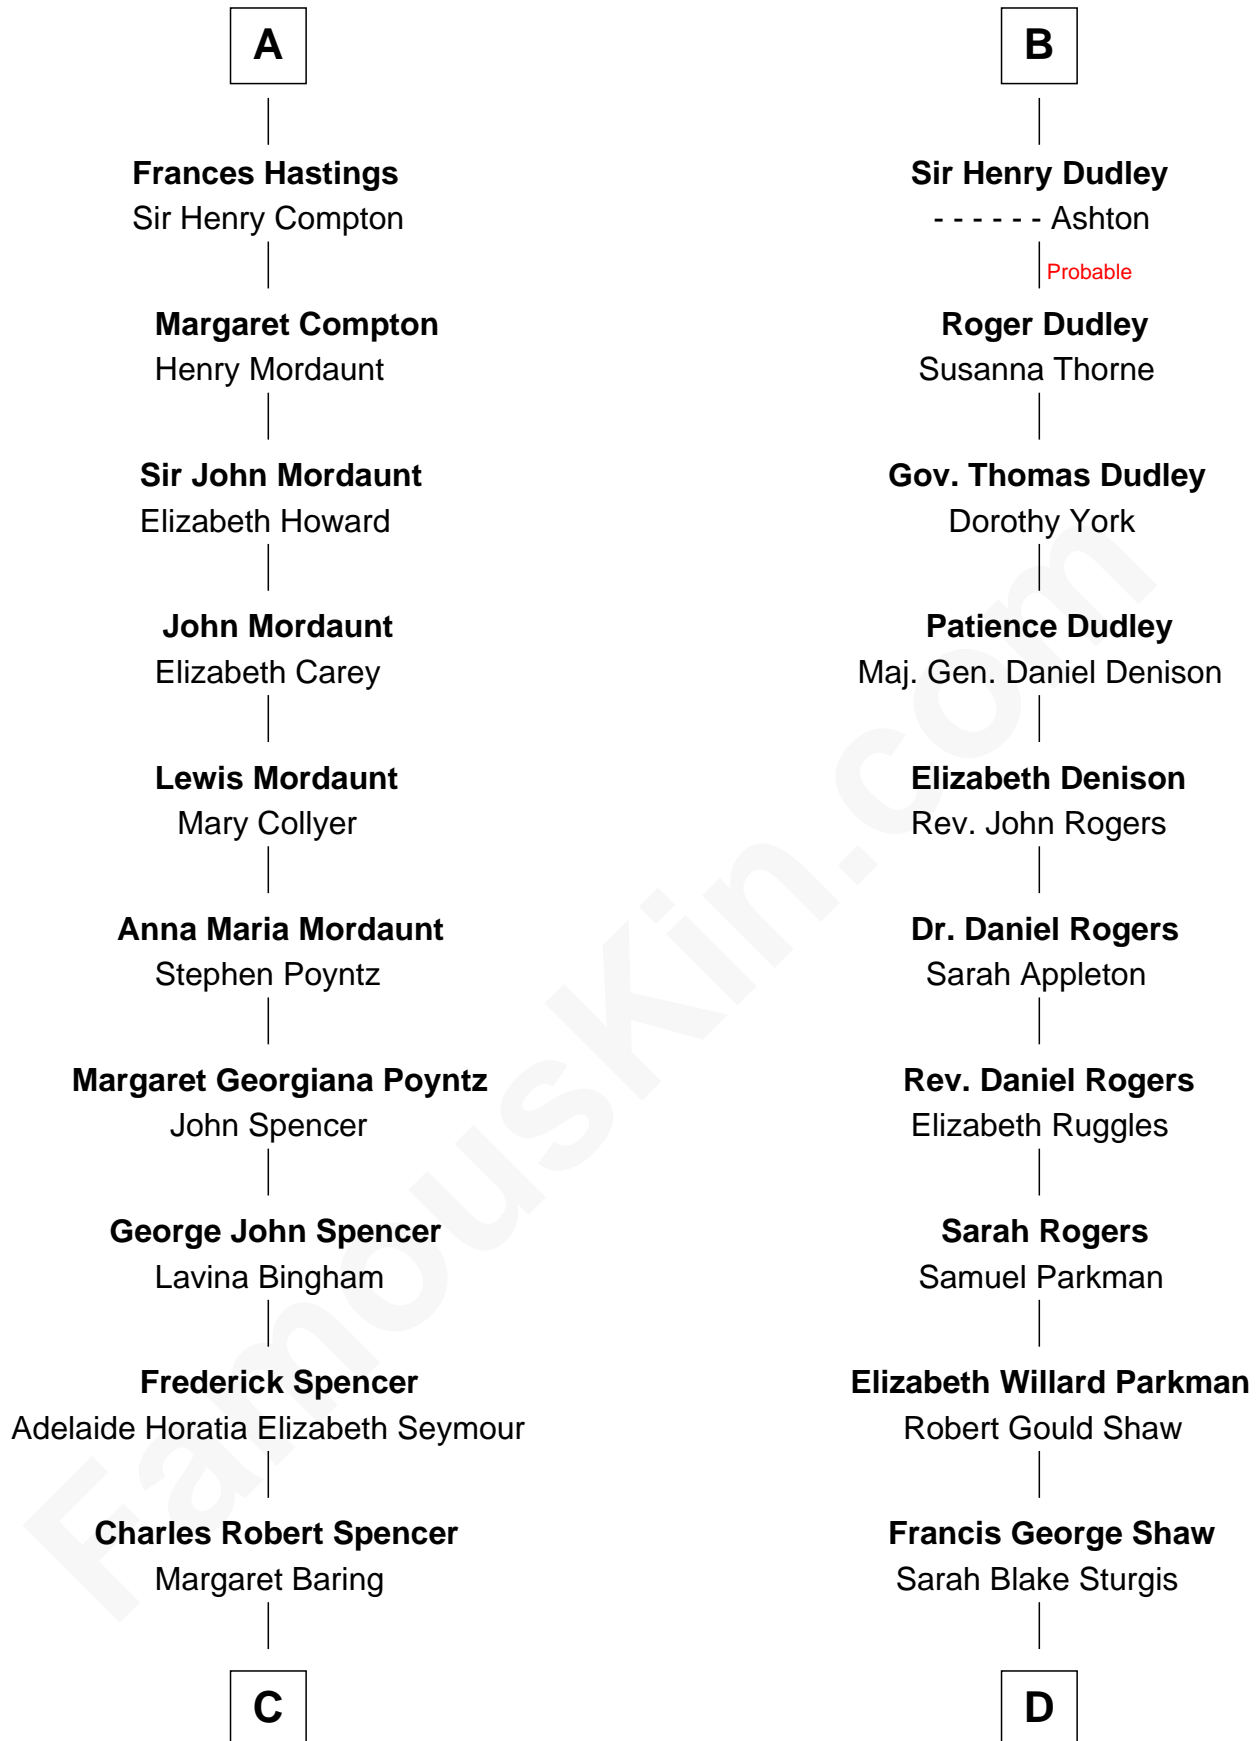

FamousKin.com Relationship Chart of

Prince Harry
Duke of Sussex

20th cousin 1 time removed of

Kyra Sedgwick
TV and Movie Actress

Sir Henry de Percy
Eleanor de Arundel

C

Albert Edward John Spencer

Cynthia Elinor Beatrix Hamilton

Edward John Spencer

Frances Ruth Burke Roche

Princess Diana Frances Spencer

Charles III, King of the United Kingdom

Prince Harry

Duke of Sussex

D

Susanna Shaw