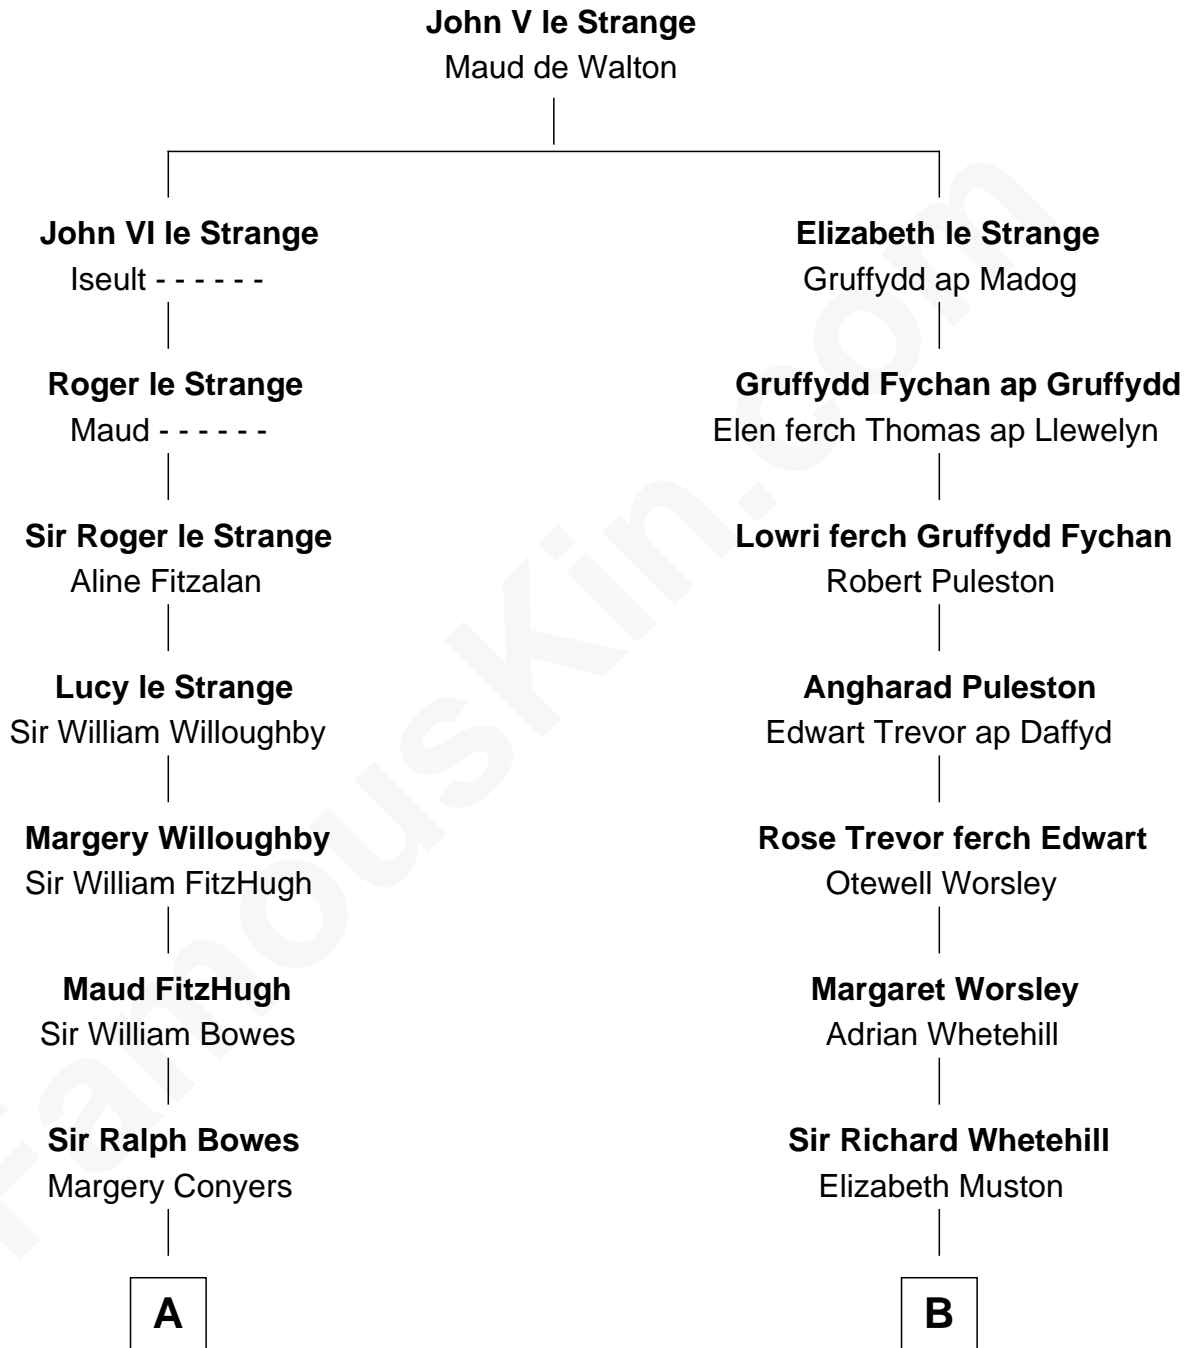

FamousKin.com Relationship Chart of

Prince Harry
Duke of Sussex

20th cousin 1 time removed of

Kyra Sedgwick
TV and Movie Actress

C

Claude George Bowes-Lyon
Cecilia Nina Cavendish-Bentinck

Elizabeth Bowes-Lyon
George VI, King of the United Kingdom

Elizabeth II, Queen of the United Kingdom
Prince Philip of Edinburgh

Charles III, King of the United Kingdom
Princess Diana Frances Spencer

Prince Harry
Duke of Sussex

D

Sarah May Minturn
Henry Dwight Sedgwick