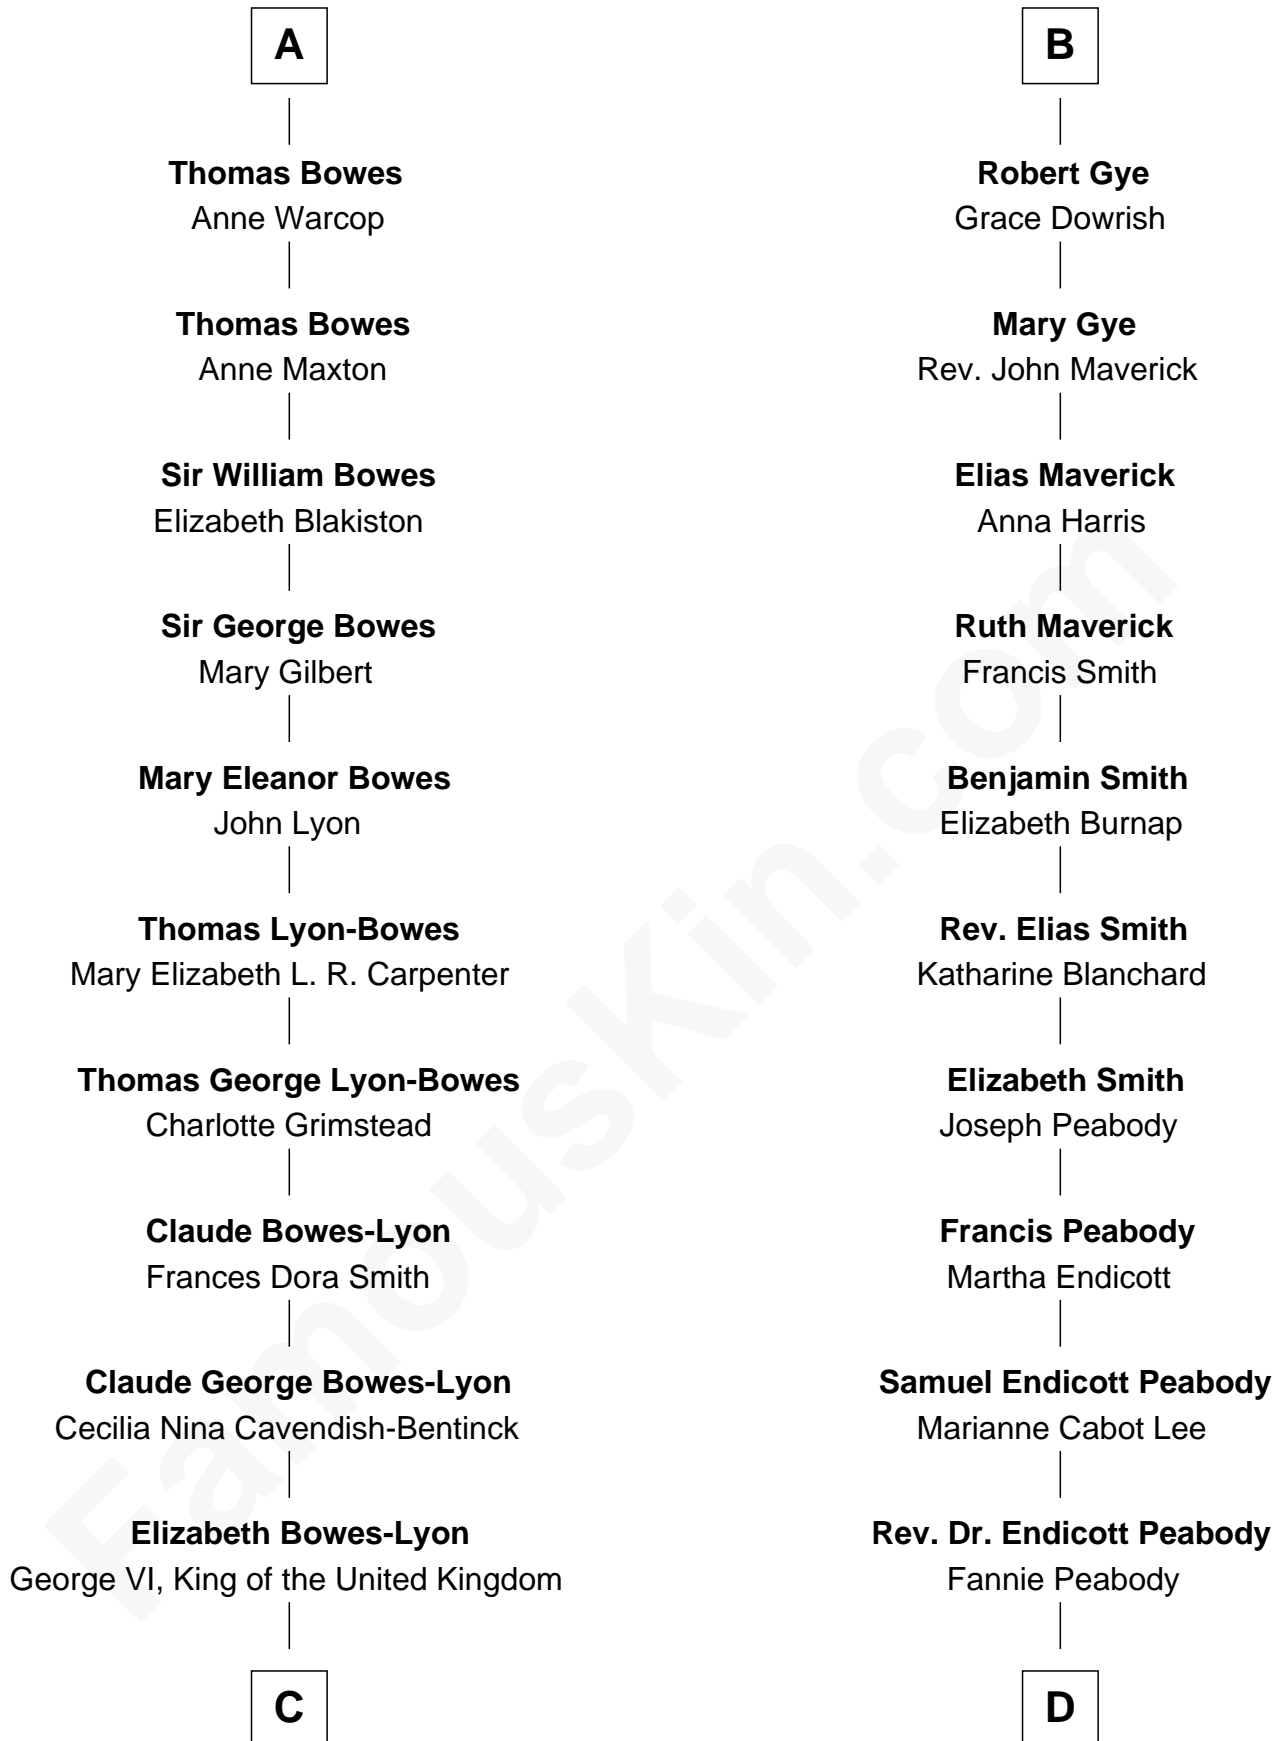

FamousKin.com Relationship Chart of

Prince Harry
Duke of Sussex

19th cousin of

Kyra Sedgwick
TV and Movie Actress

Edmund Fitzalan
Alice de Warenne

C

Elizabeth II, Queen of the United Kingdom

Prince Philip of Edinburgh

Charles III, King of the United Kingdom

Princess Diana Frances Spencer

Prince Harry

Duke of Sussex

D

Helen Peabody

Robert Minturn Sedgwick

Henry Dwight Sedgwick