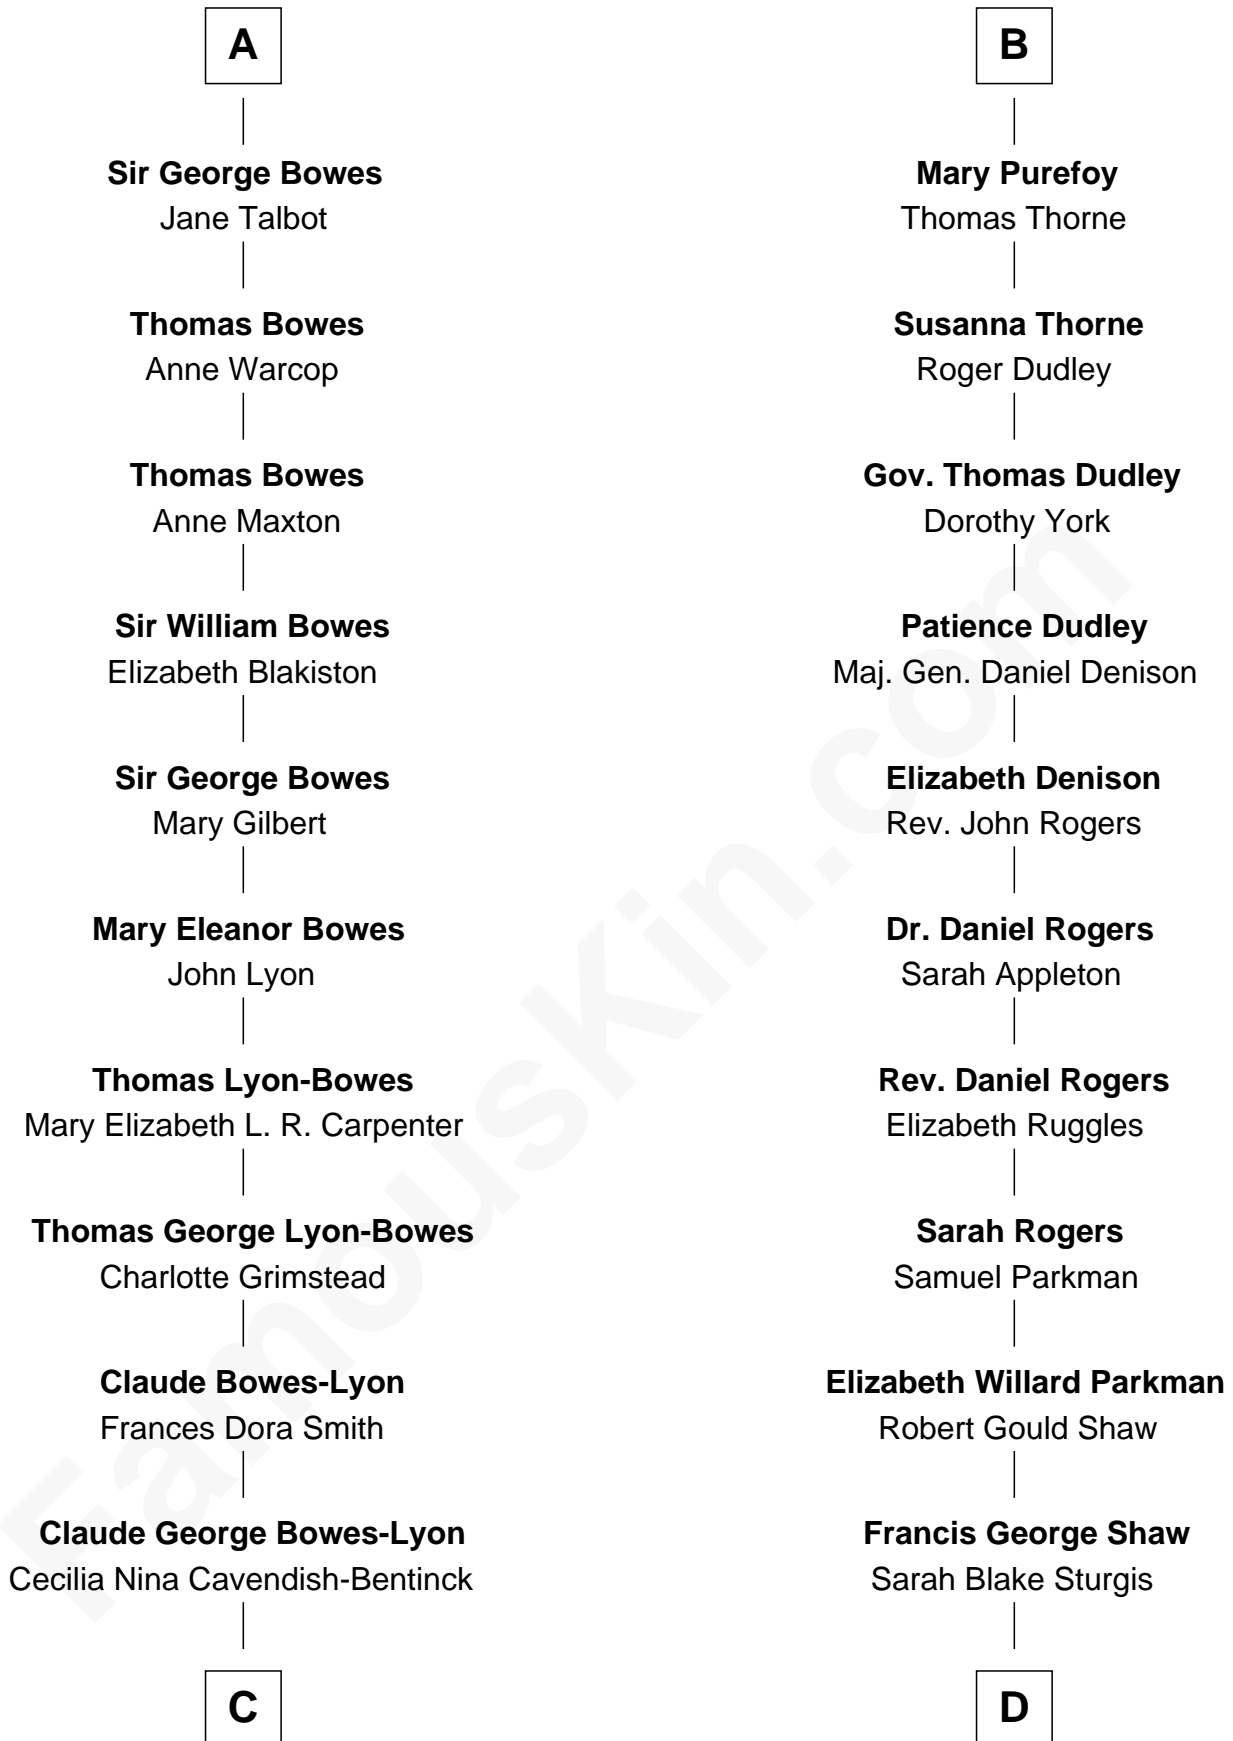

FamousKin.com Relationship Chart of

Prince Harry
Duke of Sussex

20th cousin 1 time removed of

Kyra Sedgwick
TV and Movie Actress

Sir John de Grey
Margaret de Oddingseles

C

Elizabeth Bowes-Lyon

George VI, King of the United Kingdom

Elizabeth II, Queen of the United Kingdom

Prince Philip of Edinburgh

Charles III, King of the United Kingdom

Princess Diana Frances Spencer

Prince Harry

Duke of Sussex

D

Susanna Shaw