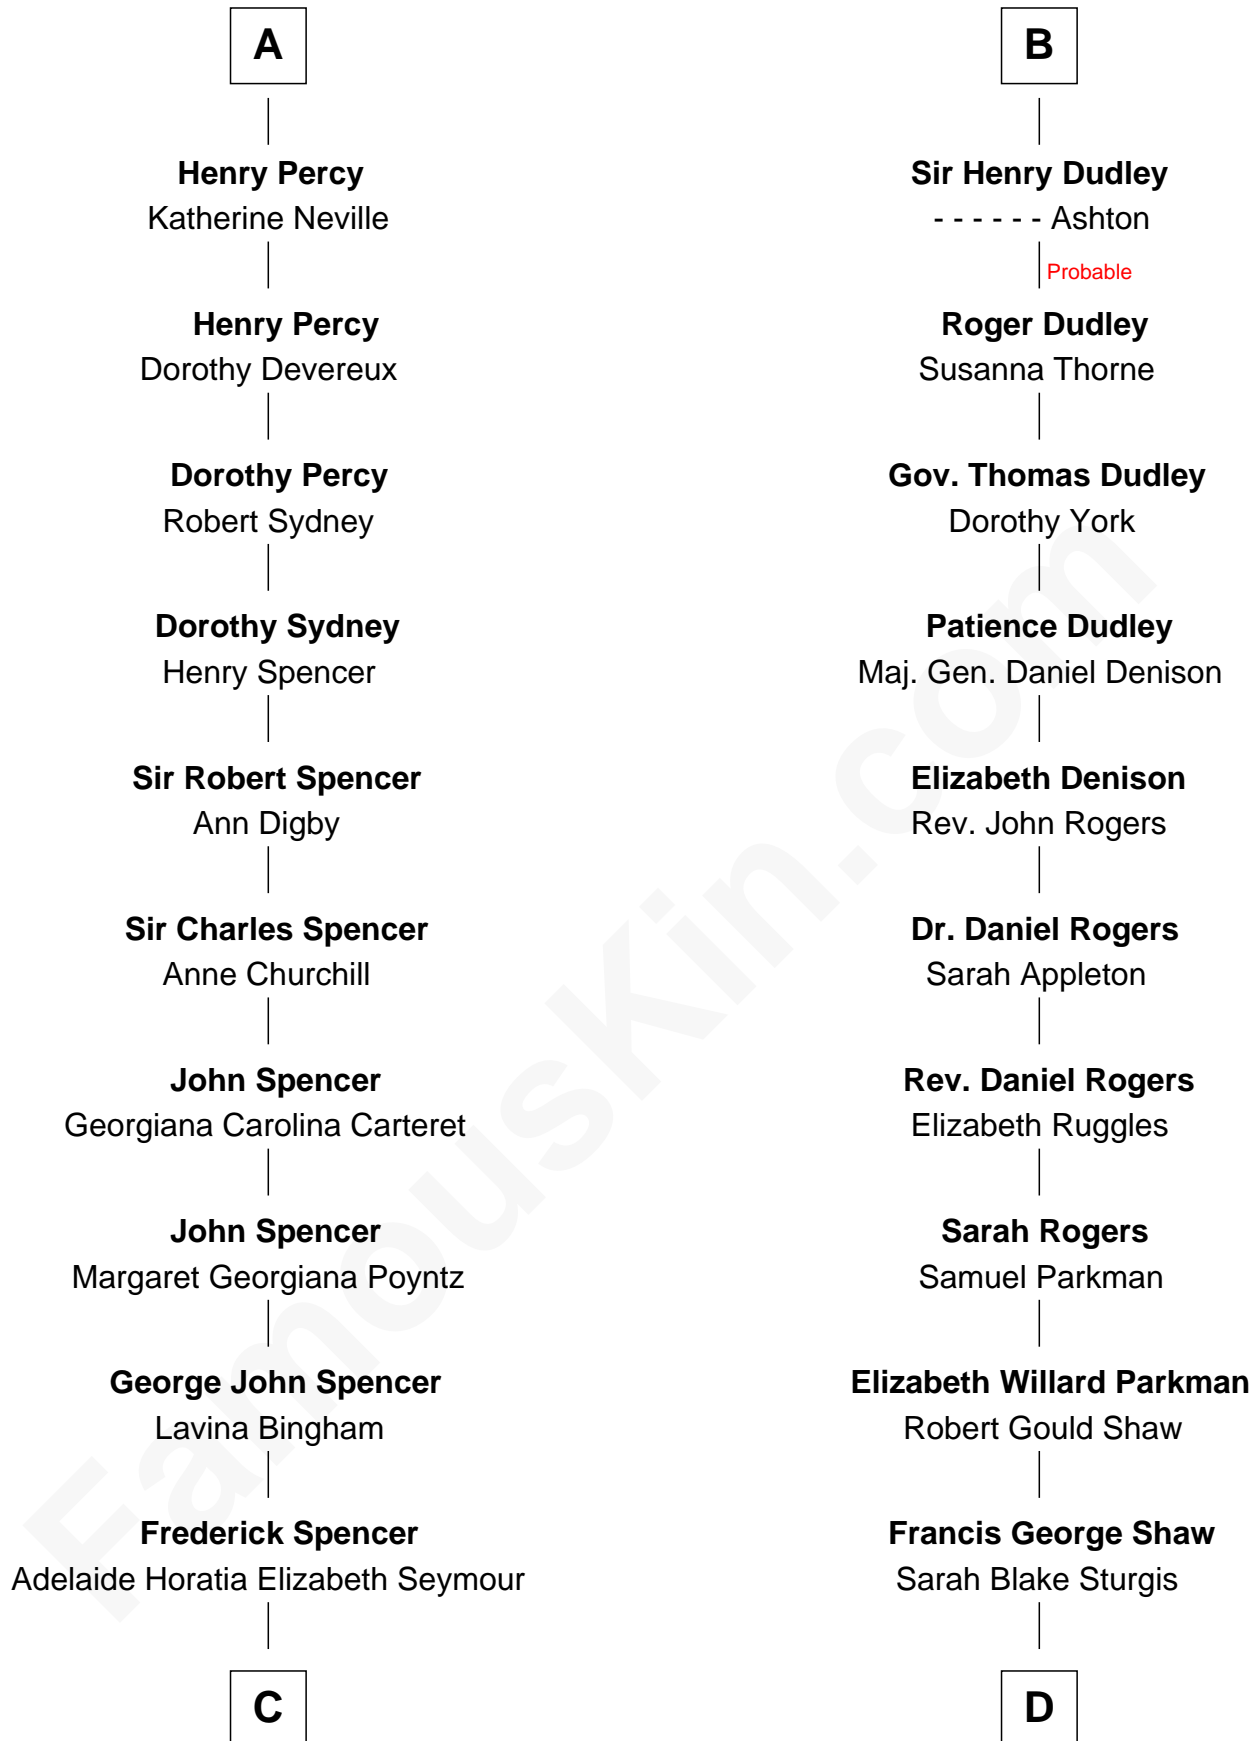

# FamousKin.com Relationship Chart of

**Prince Harry**  
*Duke of Sussex*

21st cousin of

**Kyra Sedgwick**  
*TV and Movie Actress*

**Edmund of Woodstock**  
Margaret Wake

**C**

**Charles Robert Spencer**

Margaret Baring

**Albert Edward John Spencer**

Cynthia Elinor Beatrix Hamilton

**Edward John Spencer**

Frances Ruth Burke Roche

**Princess Diana Frances Spencer**

Charles III, King of the United Kingdom

**Prince Harry**

*Duke of Sussex*