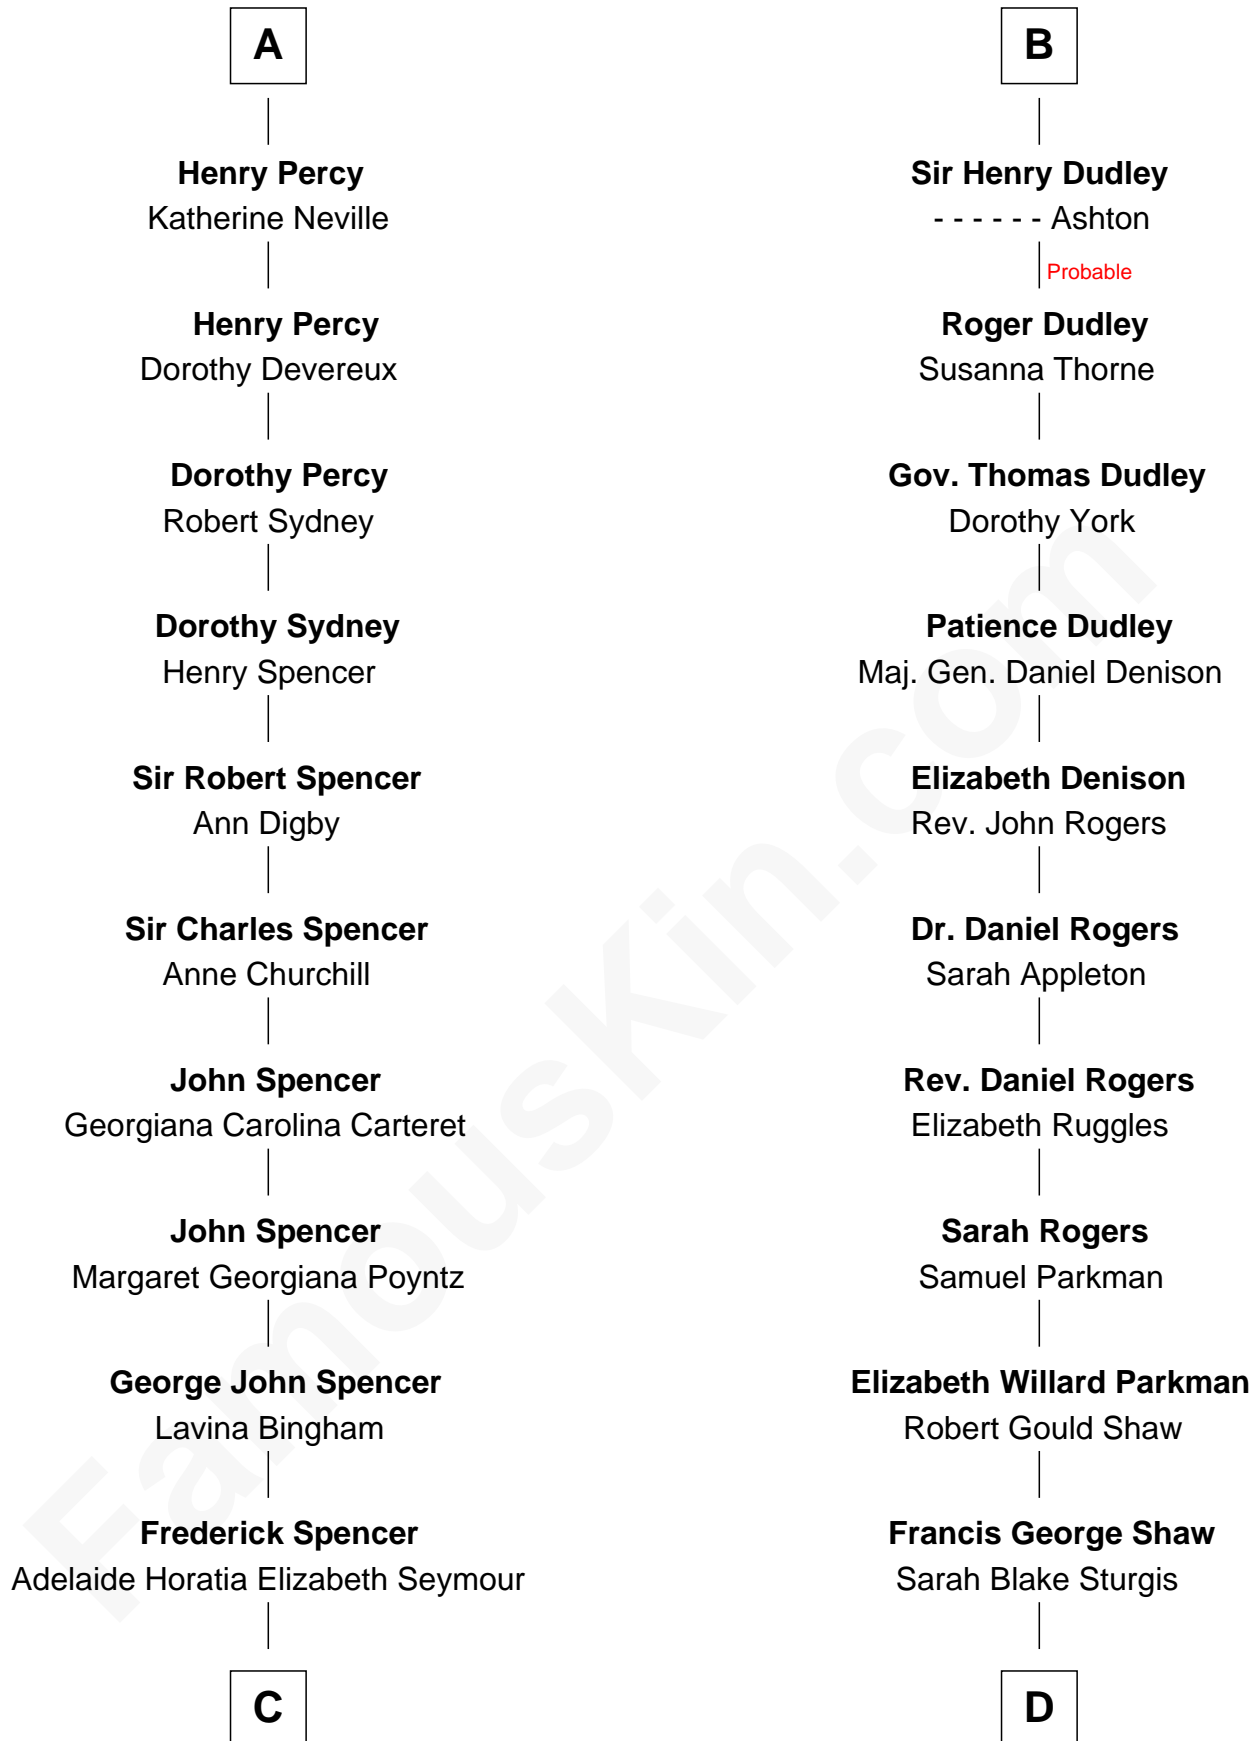

FamousKin.com Relationship Chart of

Prince Harry
Duke of Sussex

21st cousin of

Kyra Sedgwick
TV and Movie Actress

Sir Robert de Holland
Maude la Zouche

C

Charles Robert Spencer

Margaret Baring

Albert Edward John Spencer

Cynthia Elinor Beatrix Hamilton

Edward John Spencer

Frances Ruth Burke Roche

Princess Diana Frances Spencer

Charles III, King of the United Kingdom

Prince Harry

Duke of Sussex