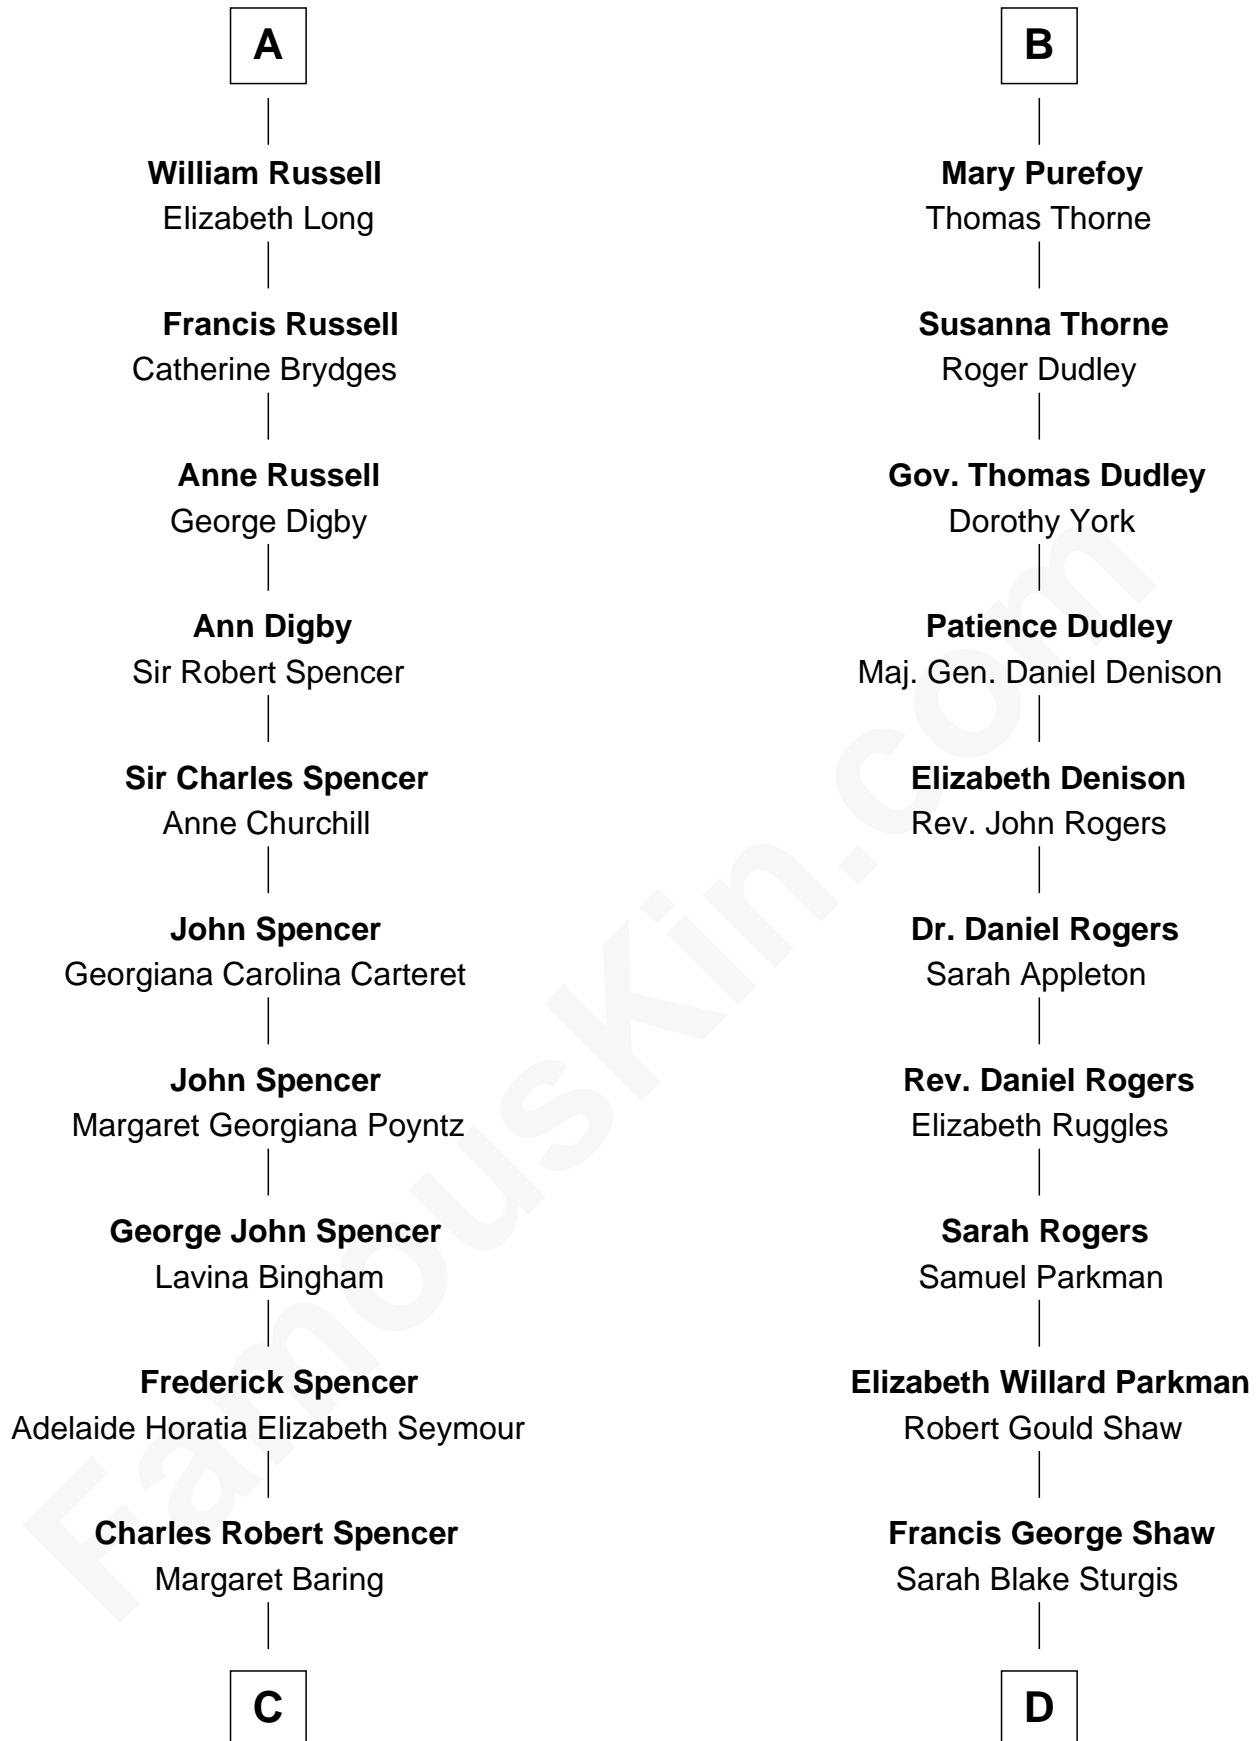

FamousKin.com Relationship Chart of

Prince Harry

Duke of Sussex

20th cousin 1 time removed of

Kyra Sedgwick

TV and Movie Actress

Sir John Howard

Alice de Bois

C

Albert Edward John Spencer

Cynthia Elinor Beatrix Hamilton

Edward John Spencer

Frances Ruth Burke Roche

Princess Diana Frances Spencer

Charles III, King of the United Kingdom

Prince Harry