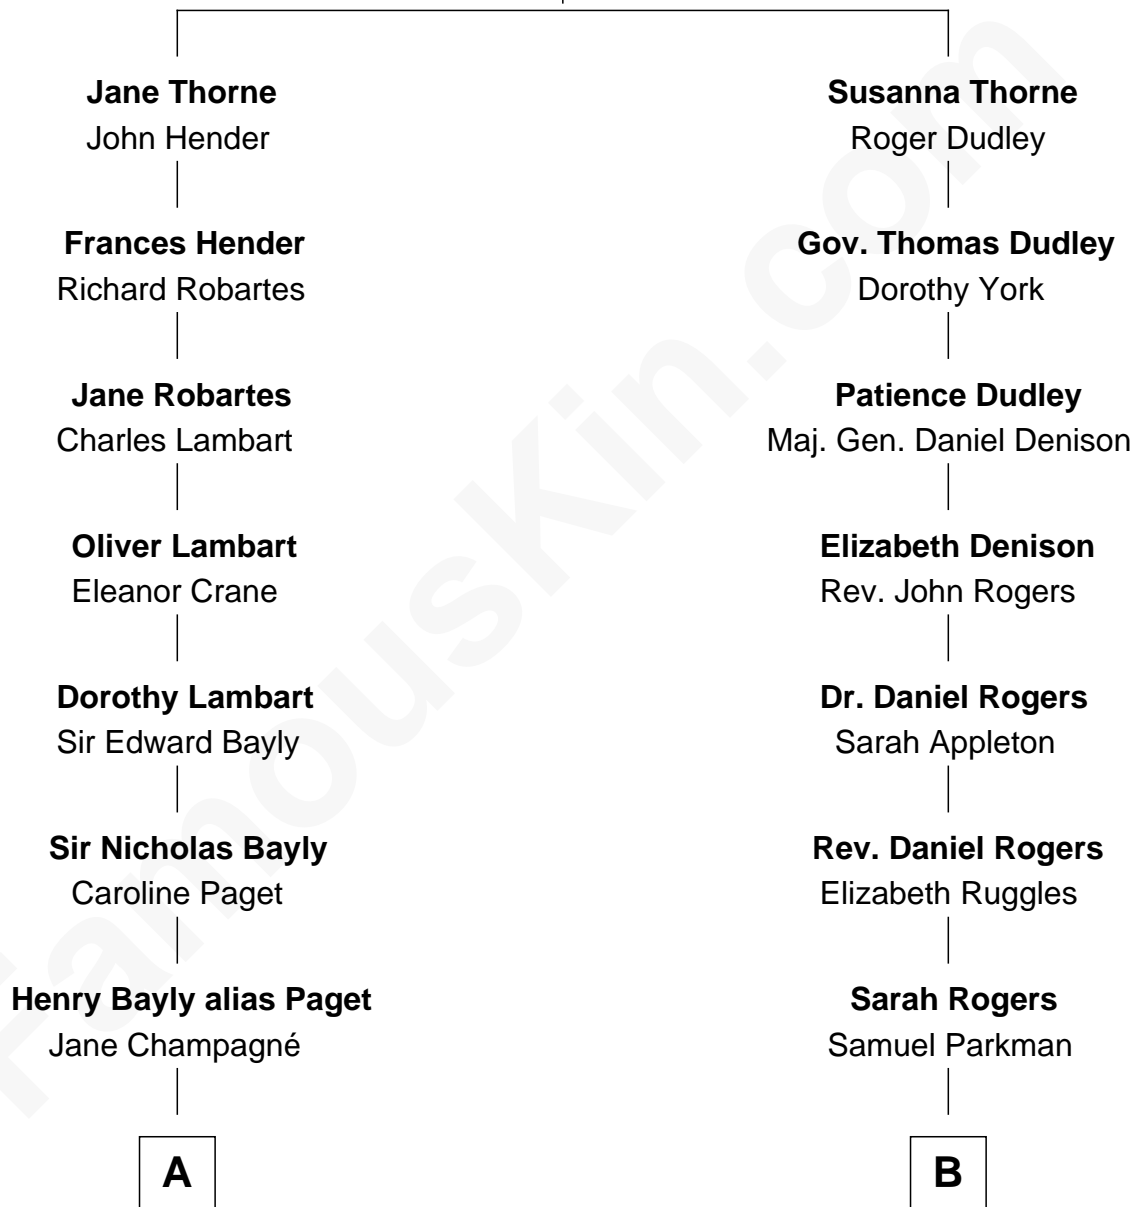

# FamousKin.com Relationship Chart of

**Prince Harry**

*Duke of Sussex*

13th cousin 1 time removed of

**Kyra Sedgwick**

*TV and Movie Actress*

**Thomas Thorne**

Mary Purefoy

**A**

**Henry William Paget**  
Lady Caroline Elizabeth Villiers

**Lady Caroline Paget**  
Charles Gordon-Lennox

**Cecilia Catherine Gordon-Lennox**  
Charles George Bingham

**Rosalind Cecilia Caroline Bingham**  
James Albert Edward Hamilton

**Cynthia Elinor Beatrix Hamilton**  
Albert Edward John Spencer

**Edward John Spencer**  
Frances Ruth Burke Roche

**Princess Diana Frances Spencer**  
Charles III, King of the United Kingdom

**Prince Harry**  
*Duke of Sussex*