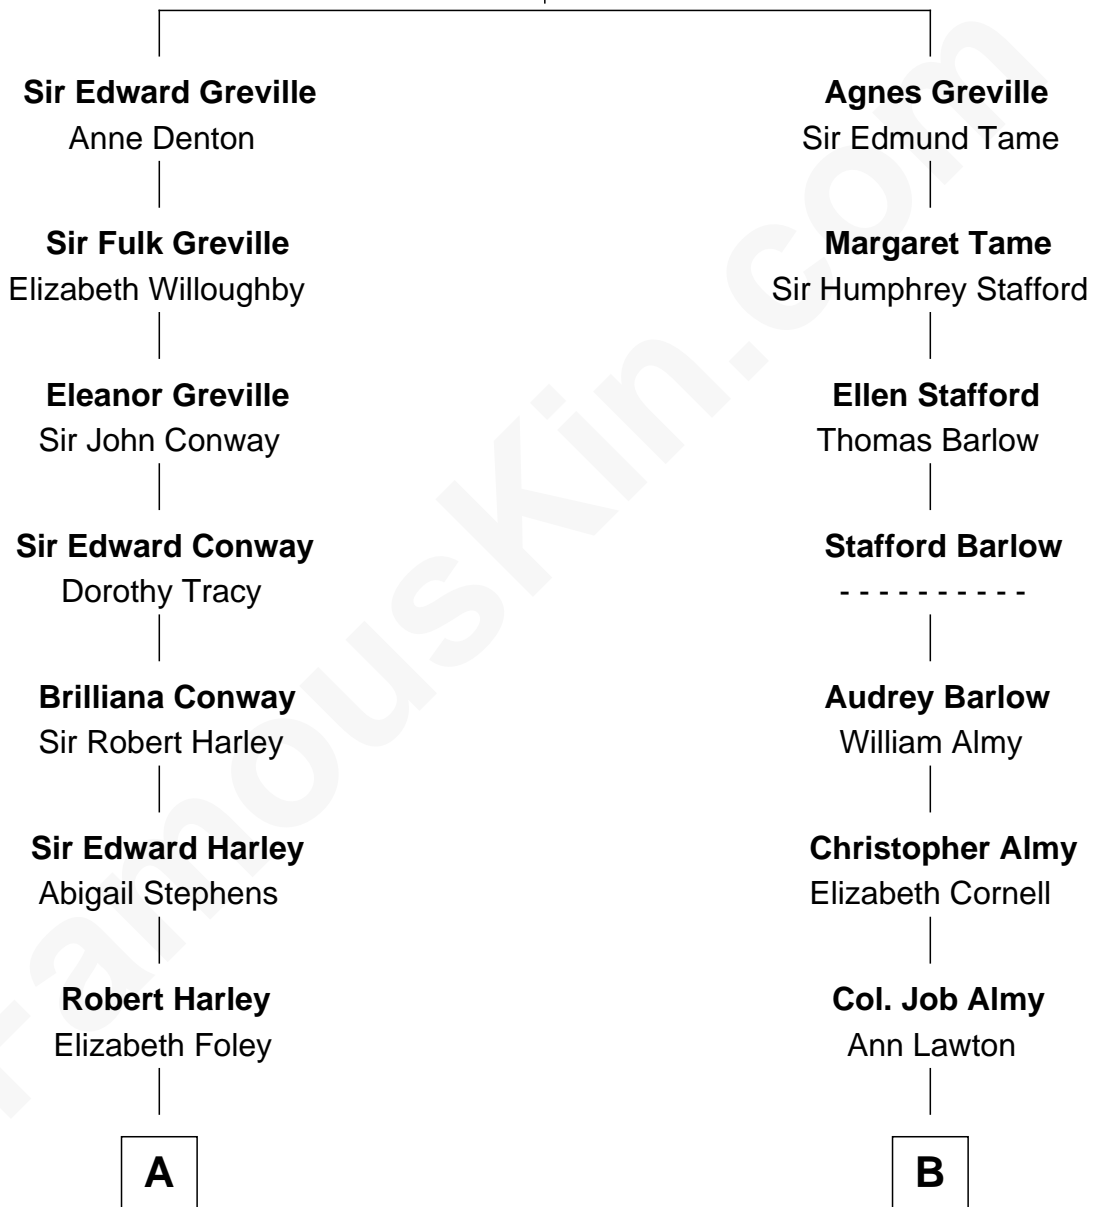

# FamousKin.com Relationship Chart of

**Prince Harry**  
*Duke of Sussex*

15th cousin 1 time removed of

**Kyra Sedgwick**  
*TV and Movie Actress*

**John Greville**  
Jane Forster

**A**

**Edward Harley**  
Henrietta Cavendish Holles

**Margaret Cavendish Harley**  
Sir William Bentinck

**William Henry Bentinck**  
Dorothy Cavendish

**Charles Augustus Cavendish-Bentinck**  
Anne Wellesley

**Rev. Charles William Cavendish-Bentinck**  
Caroline Louisa Burnaby