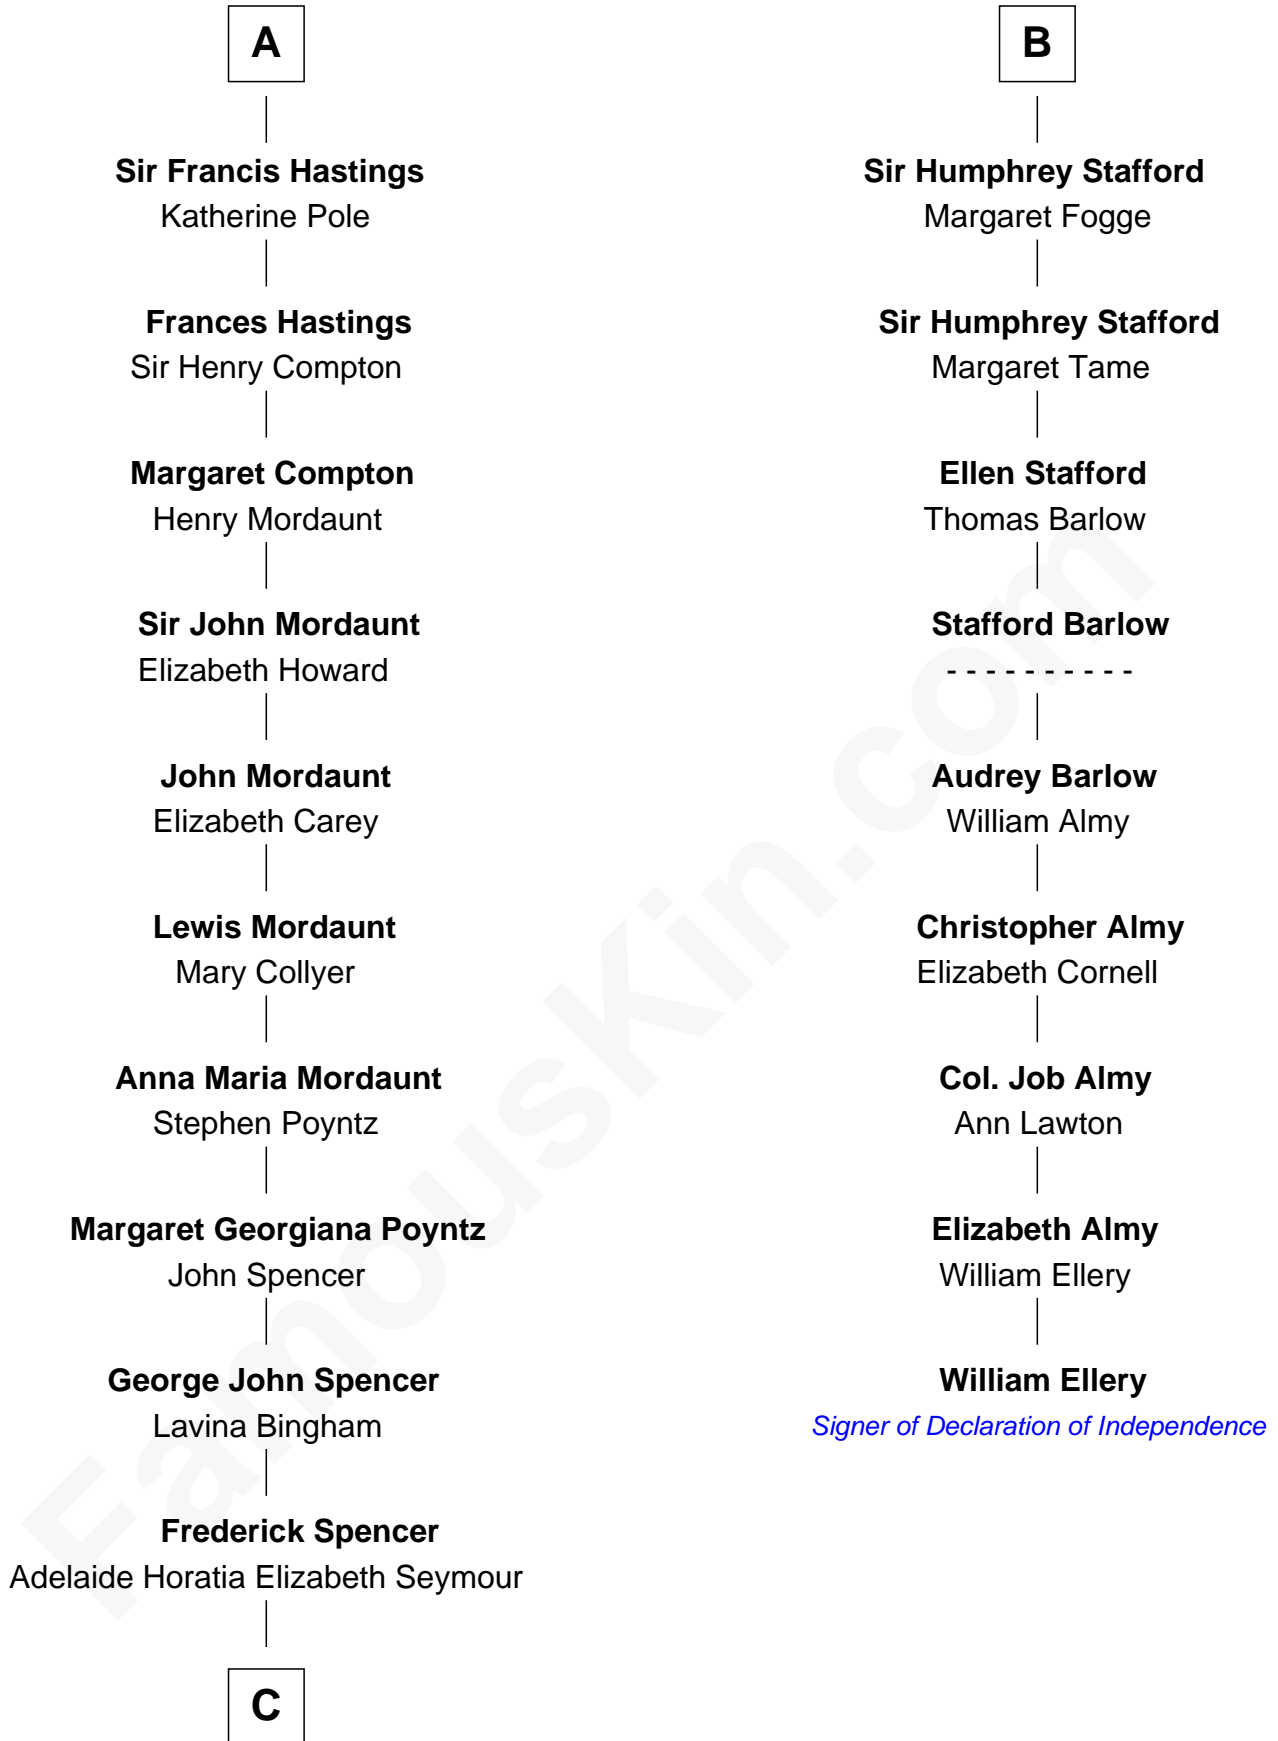

# FamousKin.com Relationship Chart of

**Prince Harry**

*Duke of Sussex*

15th cousin 6 times removed of

**William Ellery**

*Signer of the Declaration of Independence*

**C**

—  
**Charles Robert Spencer**

Margaret Baring

—  
**Albert Edward John Spencer**

Cynthia Elinor Beatrix Hamilton

—  
**Edward John Spencer**

Frances Ruth Burke Roche

—  
**Princess Diana Frances Spencer**

Charles III, King of the United Kingdom