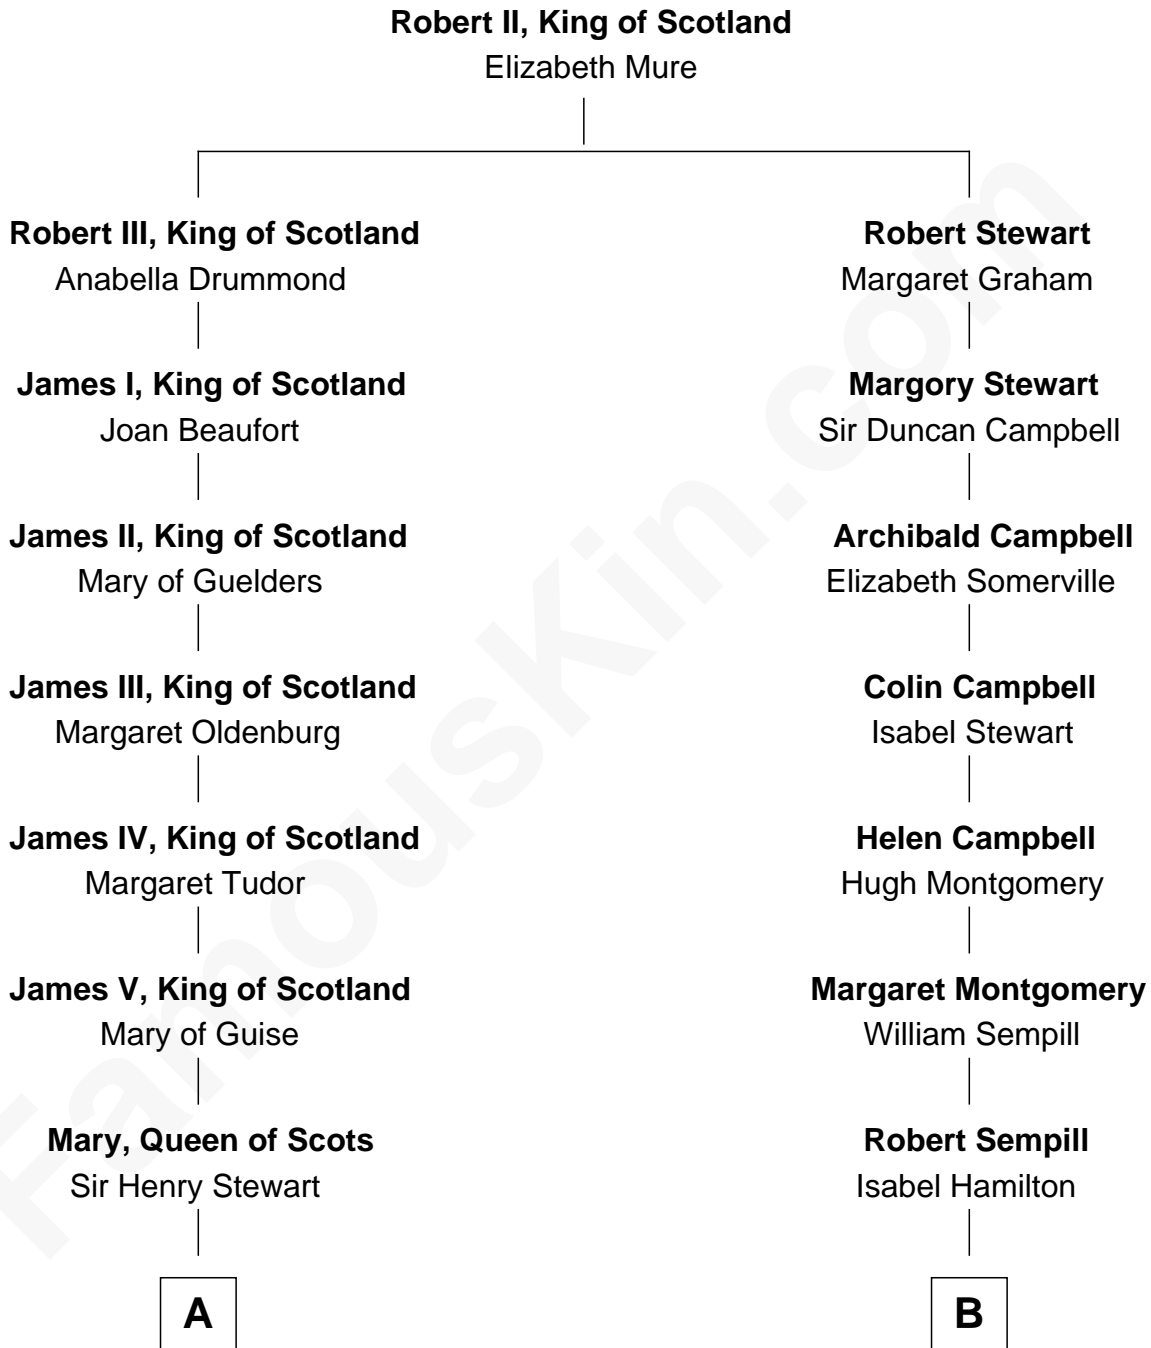

FamousKin.com Relationship Chart of

Prince Harry
Duke of Sussex

18th cousin 2 times removed of

Robert Louis Stevenson
Author of Treasure Island

C

Albert Edward John Spencer
Cynthia Elinor Beatrix Hamilton

Edward John Spencer
Frances Ruth Burke Roche

Princess Diana Frances Spencer
Charles III, King of the United Kingdom

Prince Harry
Duke of Sussex

D

Margaret Isabella Balfour
Thomas Stevenson

Robert Louis Stevenson
Author of Treasure Island

FamousKin.com