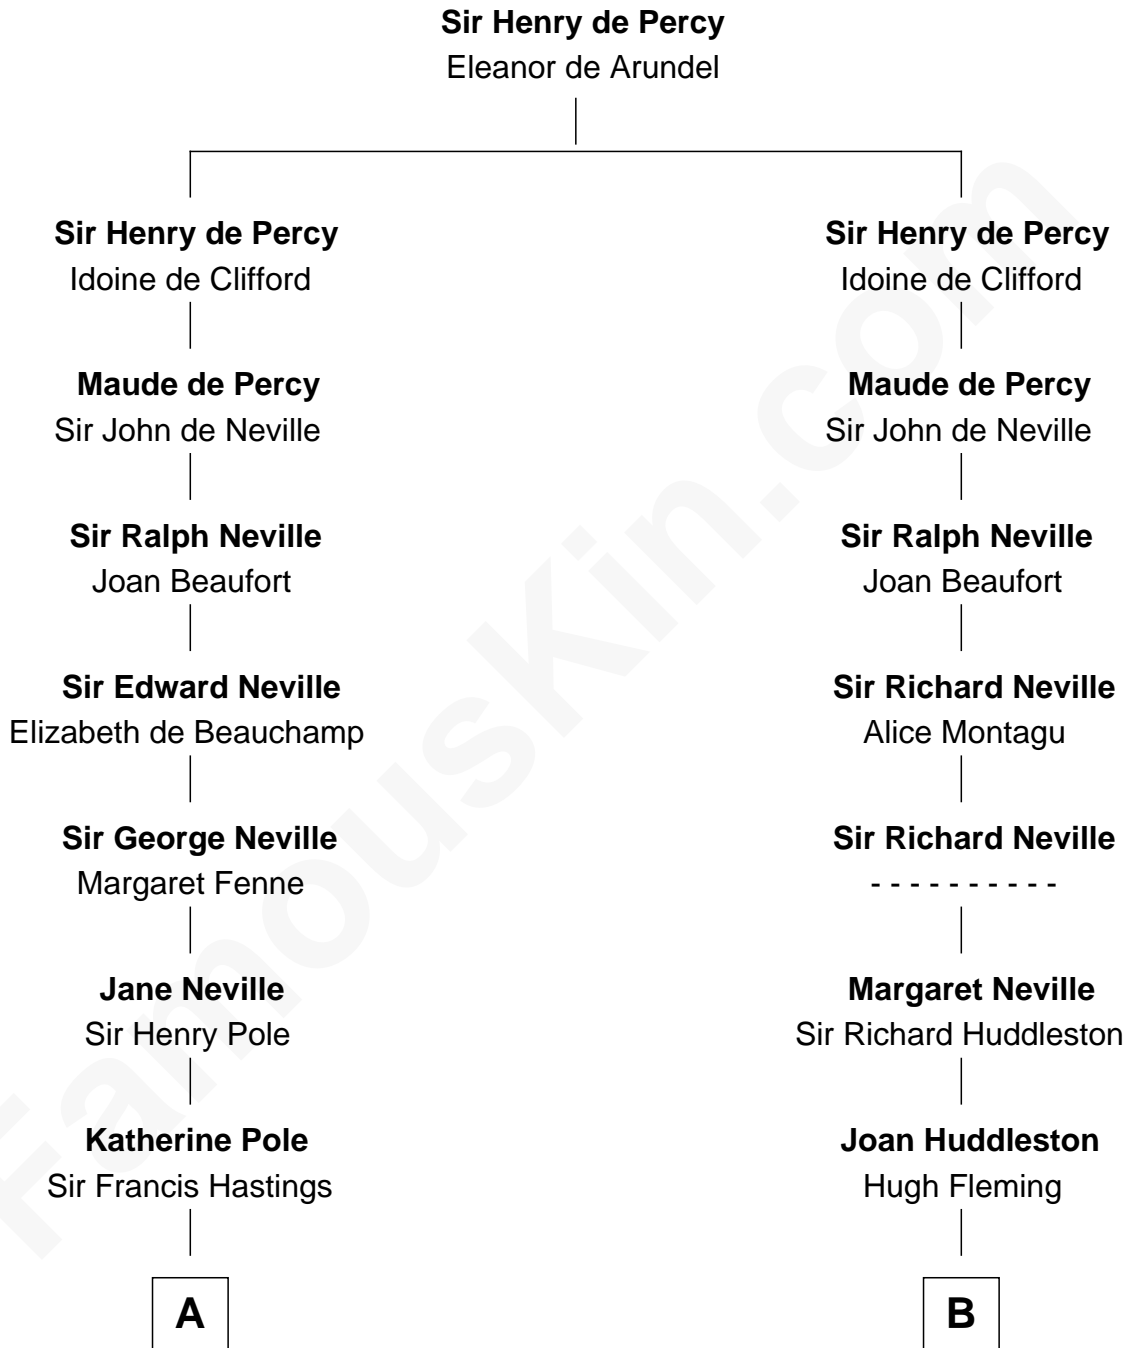

FamousKin.com Relationship Chart of

Prince Harry
Duke of Sussex

15th cousin 5 times removed of

Fletcher Christian
Leader of the mutiny on the Bounty

C

—
Albert Edward John Spencer

Cynthia Elinor Beatrix Hamilton

—
Edward John Spencer

Frances Ruth Burke Roche

—
Princess Diana Frances Spencer

Charles III, King of the United Kingdom

—
Prince Harry

Duke of Sussex

FamousKin.com