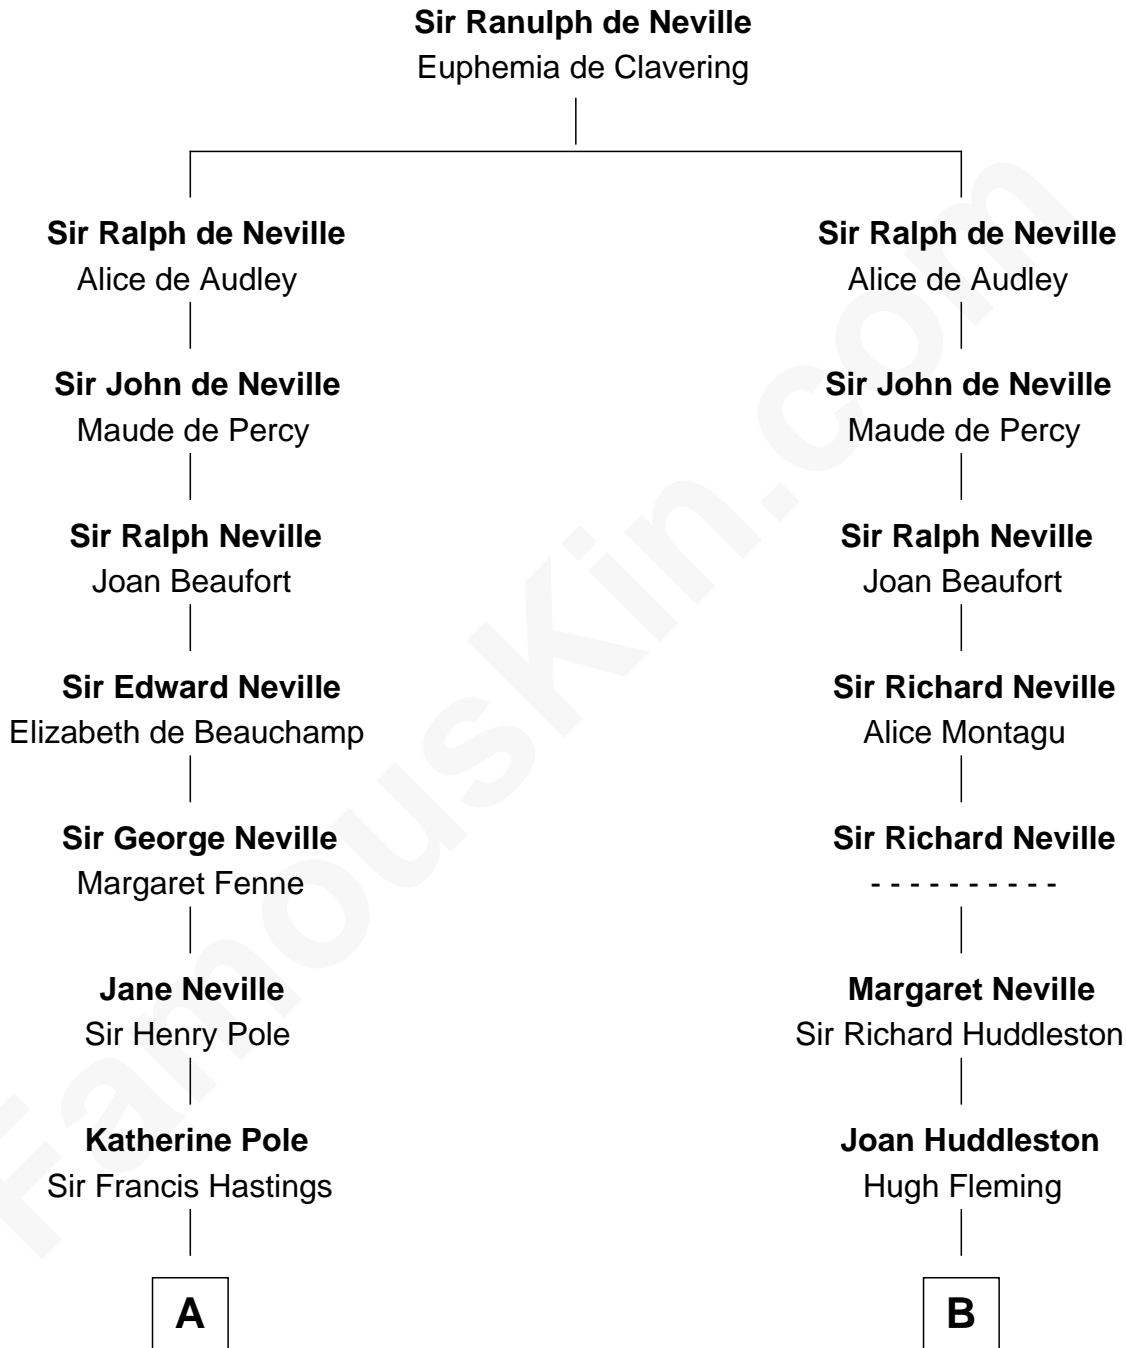

FamousKin.com
Relationship Chart of
Prince Harry
Duke of Sussex

15th cousin 5 times removed of

Fletcher Christian
Leader of the mutiny on the Bounty

C

Albert Edward John Spencer

Cynthia Elinor Beatrix Hamilton

Edward John Spencer

Frances Ruth Burke Roche

Princess Diana Frances Spencer

Charles III, King of the United Kingdom

Prince Harry

Duke of Sussex

FamousKin.com