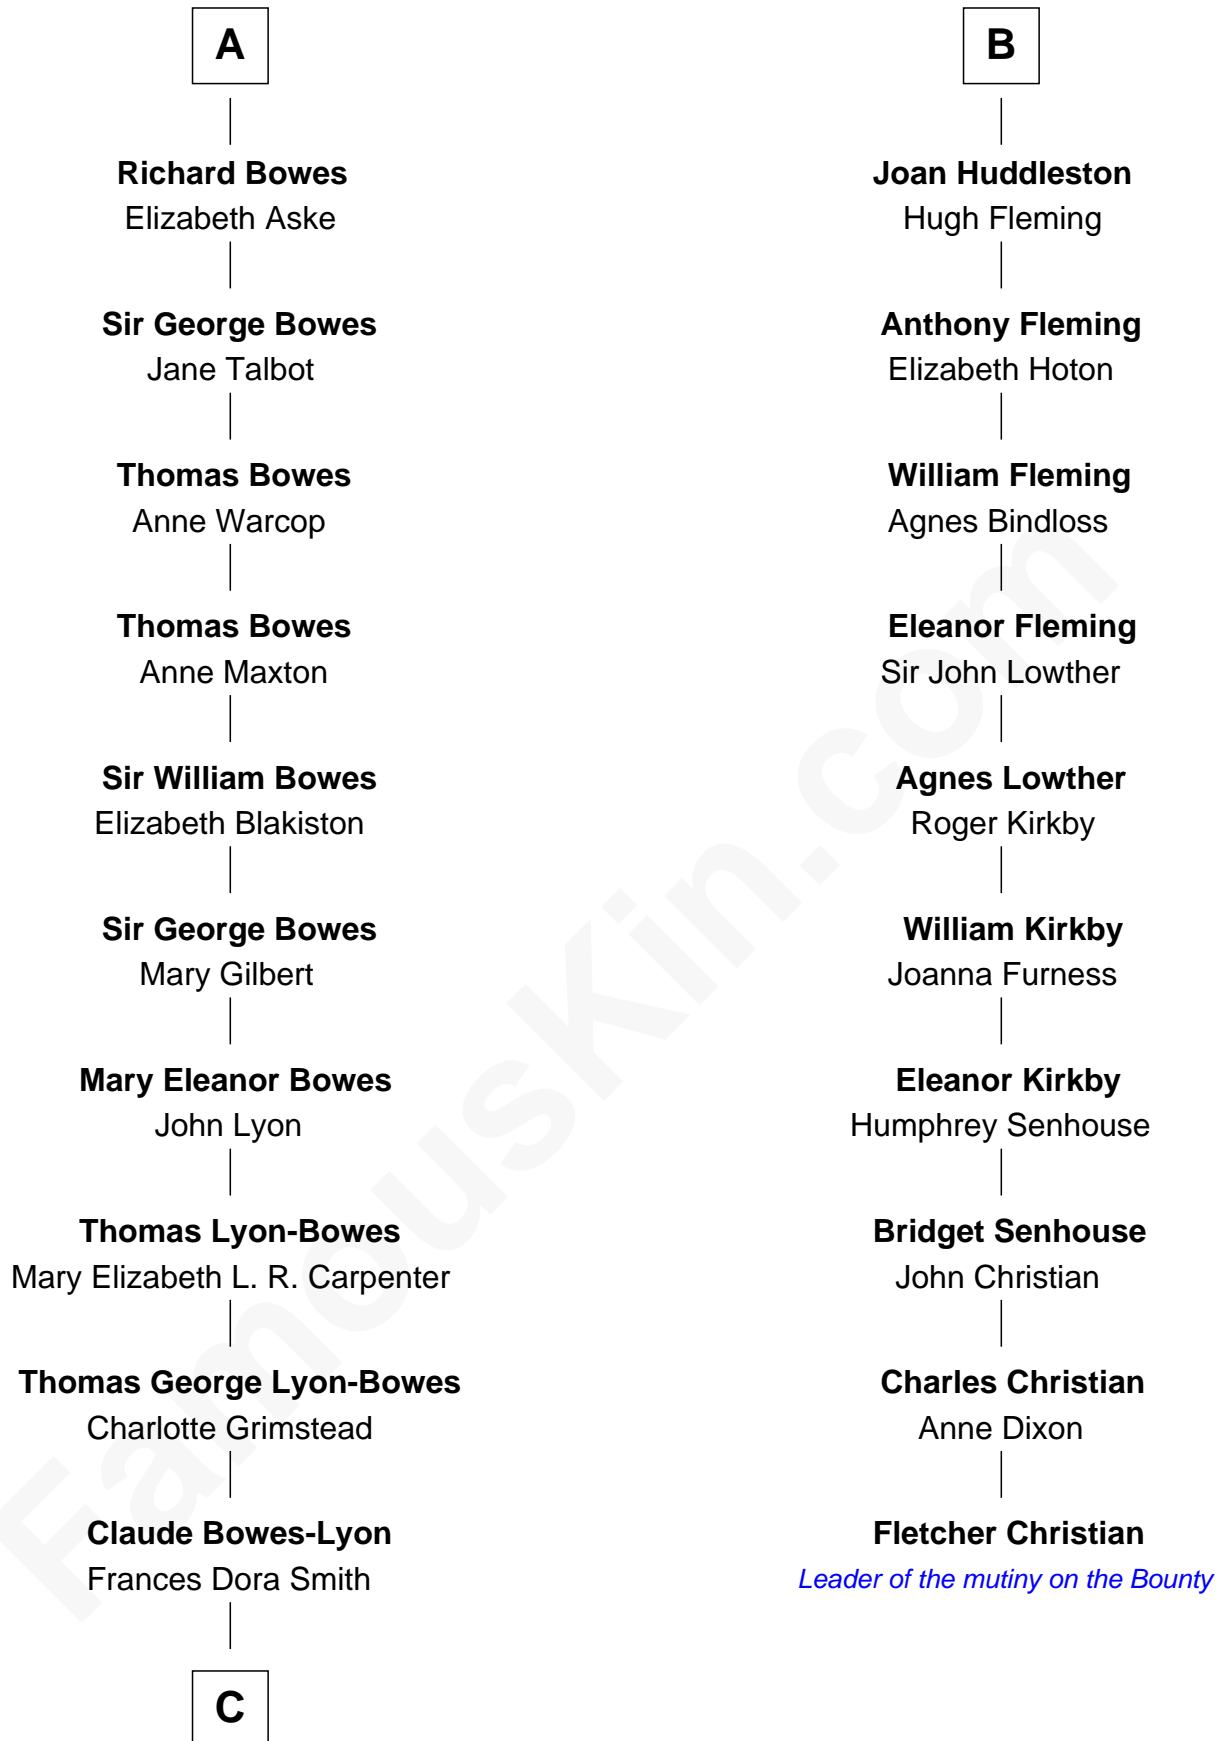

FamousKin.com Relationship Chart of

Prince Harry
Duke of Sussex

16th cousin 5 times removed of

Fletcher Christian
Leader of the mutiny on the Bounty

Sir Edmund Mortimer
Margaret de Fiennes

C

Claude George Bowes-Lyon
Cecilia Nina Cavendish-Bentinck

Elizabeth Bowes-Lyon
George VI, King of the United Kingdom

Elizabeth II, Queen of the United Kingdom
Prince Philip of Edinburgh

Charles III, King of the United Kingdom
Princess Diana Frances Spencer

Prince Harry
Duke of Sussex