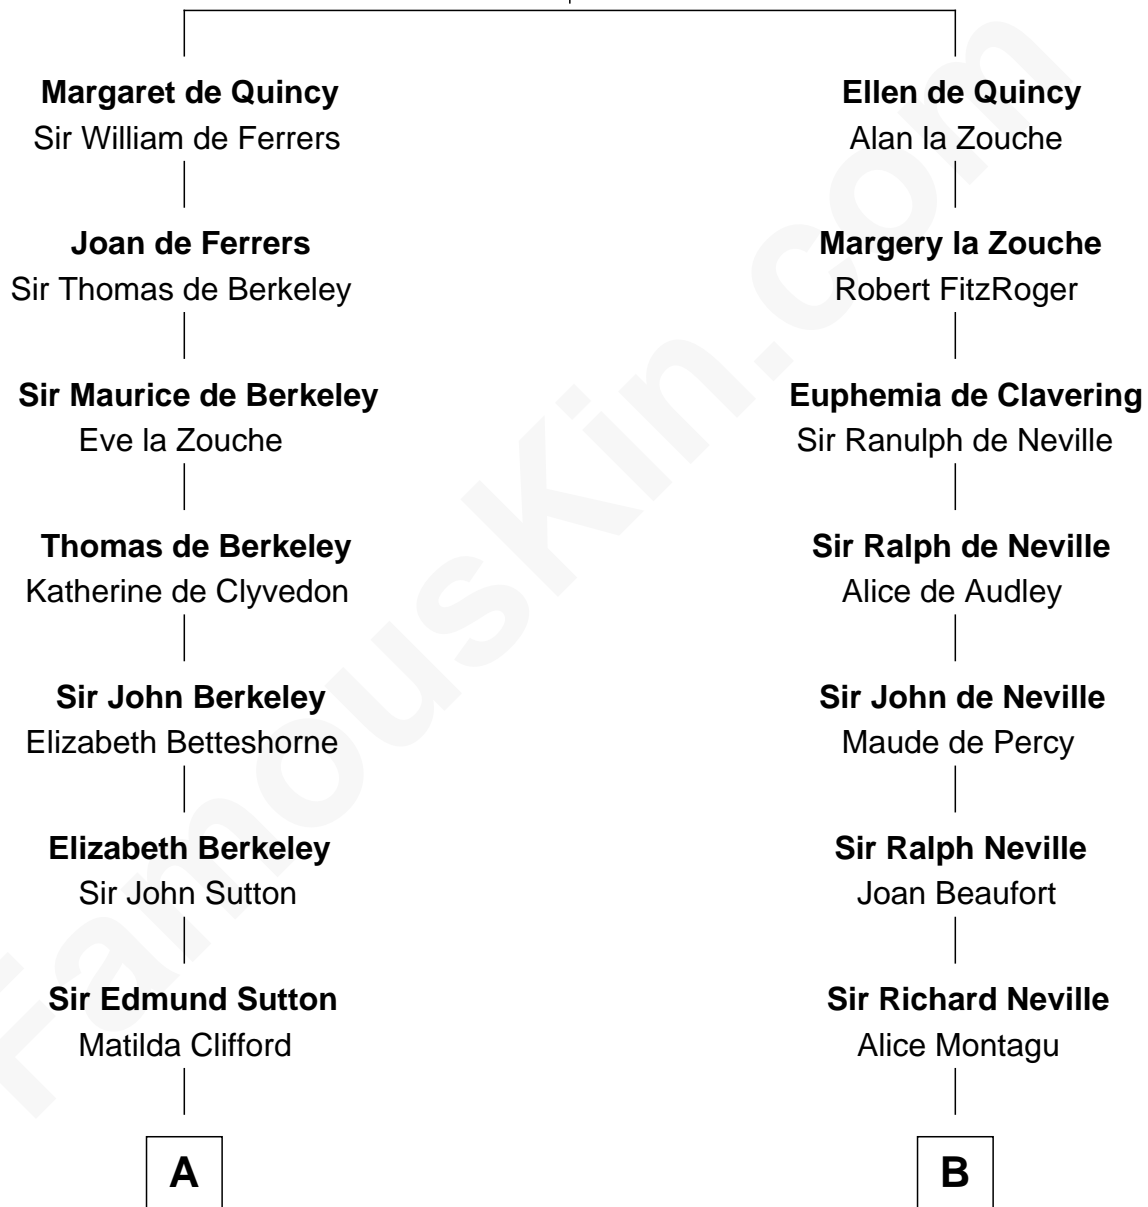

FamousKin.com

Relationship Chart of

Prince Harry

Duke of Sussex

18th cousin 3 times removed of

Fletcher Christian
Leader of the mutiny on the Bounty

Sir Roger de Quincy
 Helen of Galloway

C

Charles Robert Spencer

Margaret Baring

Albert Edward John Spencer

Cynthia Elinor Beatrix Hamilton

Edward John Spencer

Frances Ruth Burke Roche

Princess Diana Frances Spencer

Charles III, King of the United Kingdom

Prince Harry

Duke of Sussex

D

Charles Christian

Anne Dixon

Fletcher Christian

Leader of the mutiny on the Bounty

FamousKin.com