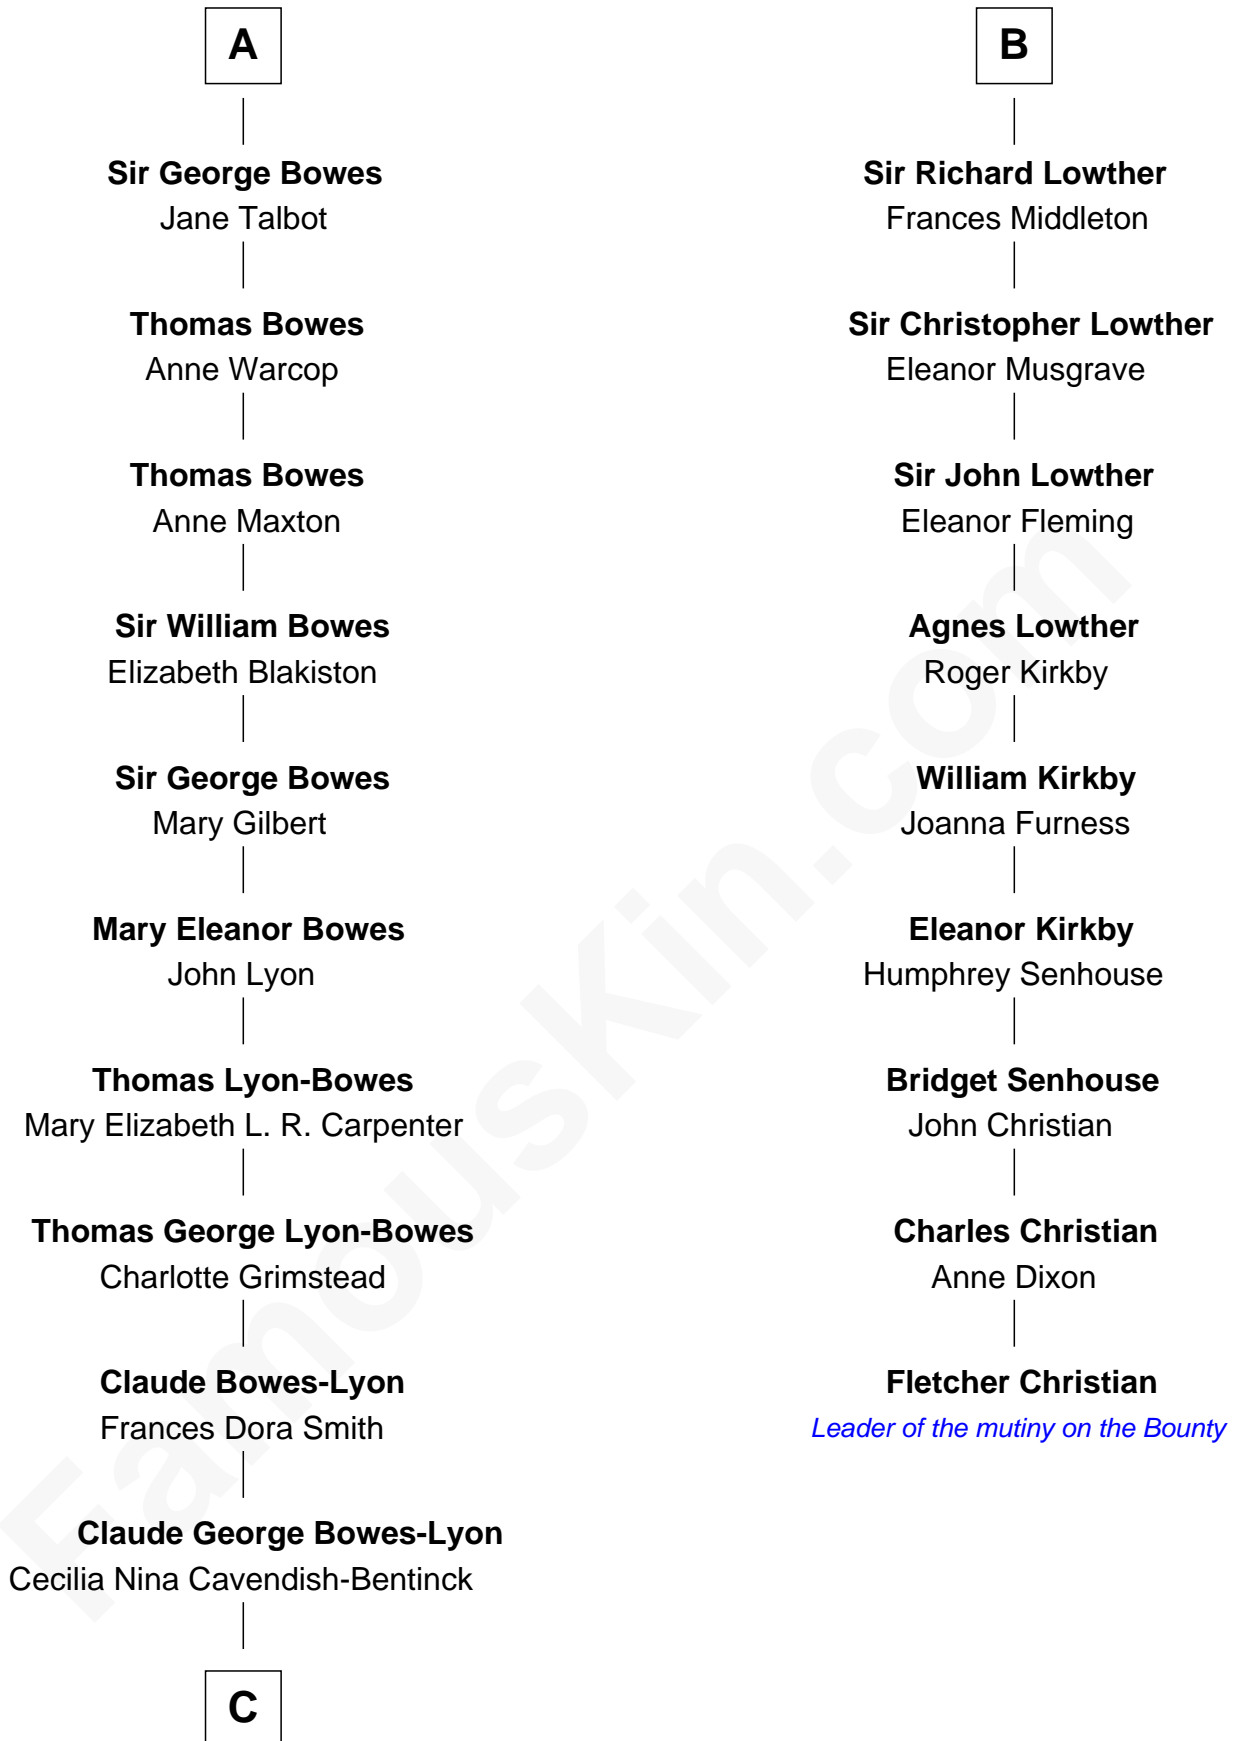

FamousKin.com Relationship Chart of

Prince Harry
Duke of Sussex

15th cousin 5 times removed of

Fletcher Christian
Leader of the mutiny on the Bounty

Sir John Marmion
Maud de Furnival

C

Elizabeth Bowes-Lyon

George VI, King of the United Kingdom

Elizabeth II, Queen of the United Kingdom

Prince Philip of Edinburgh

Charles III, King of the United Kingdom

Princess Diana Frances Spencer

Prince Harry

Duke of Sussex

FamousKin.com