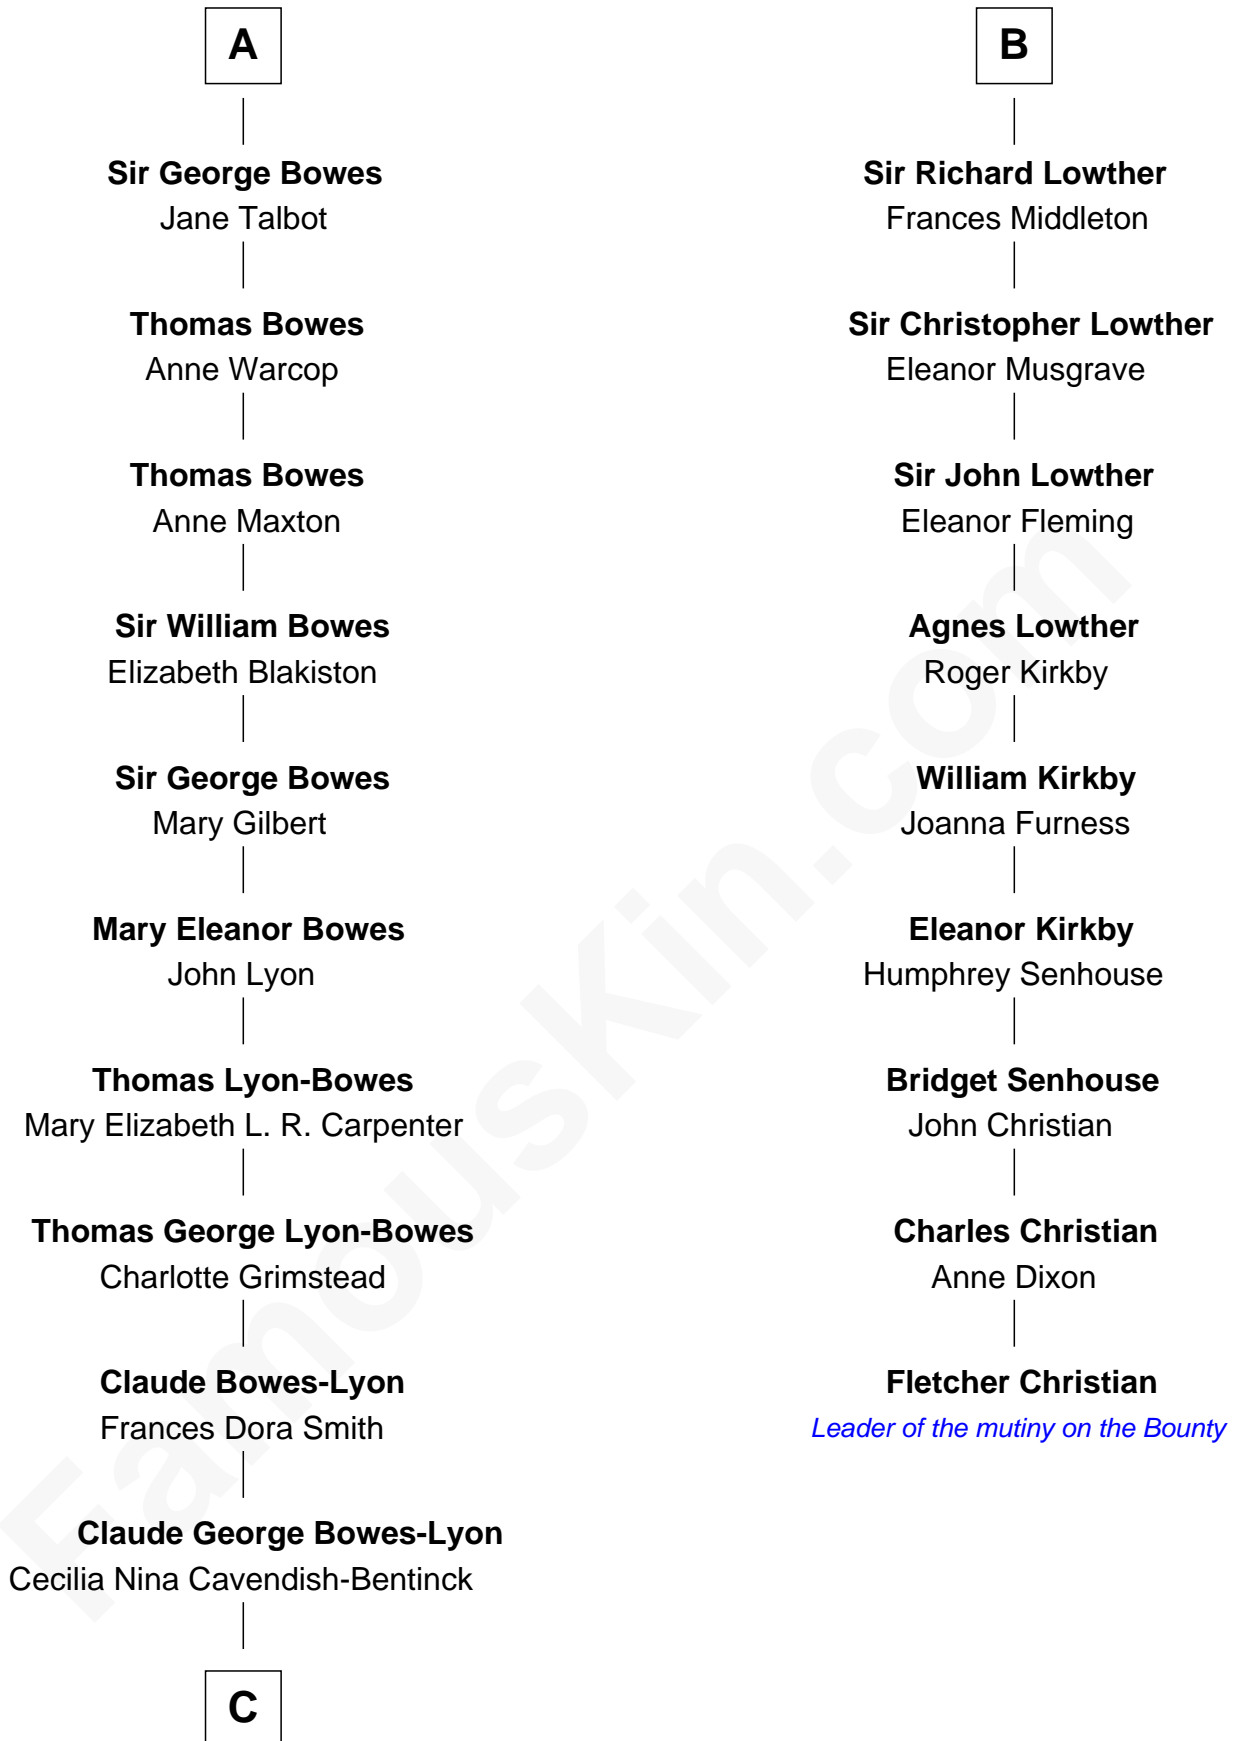

FamousKin.com Relationship Chart of

Prince Harry

Duke of Sussex

15th cousin 5 times removed of

Fletcher Christian

Leader of the mutiny on the Bounty

Sir John de Grey
Margaret de Oddingseles

C

Elizabeth Bowes-Lyon

George VI, King of the United Kingdom

Elizabeth II, Queen of the United Kingdom

Prince Philip of Edinburgh

Charles III, King of the United Kingdom

Princess Diana Frances Spencer

Prince Harry