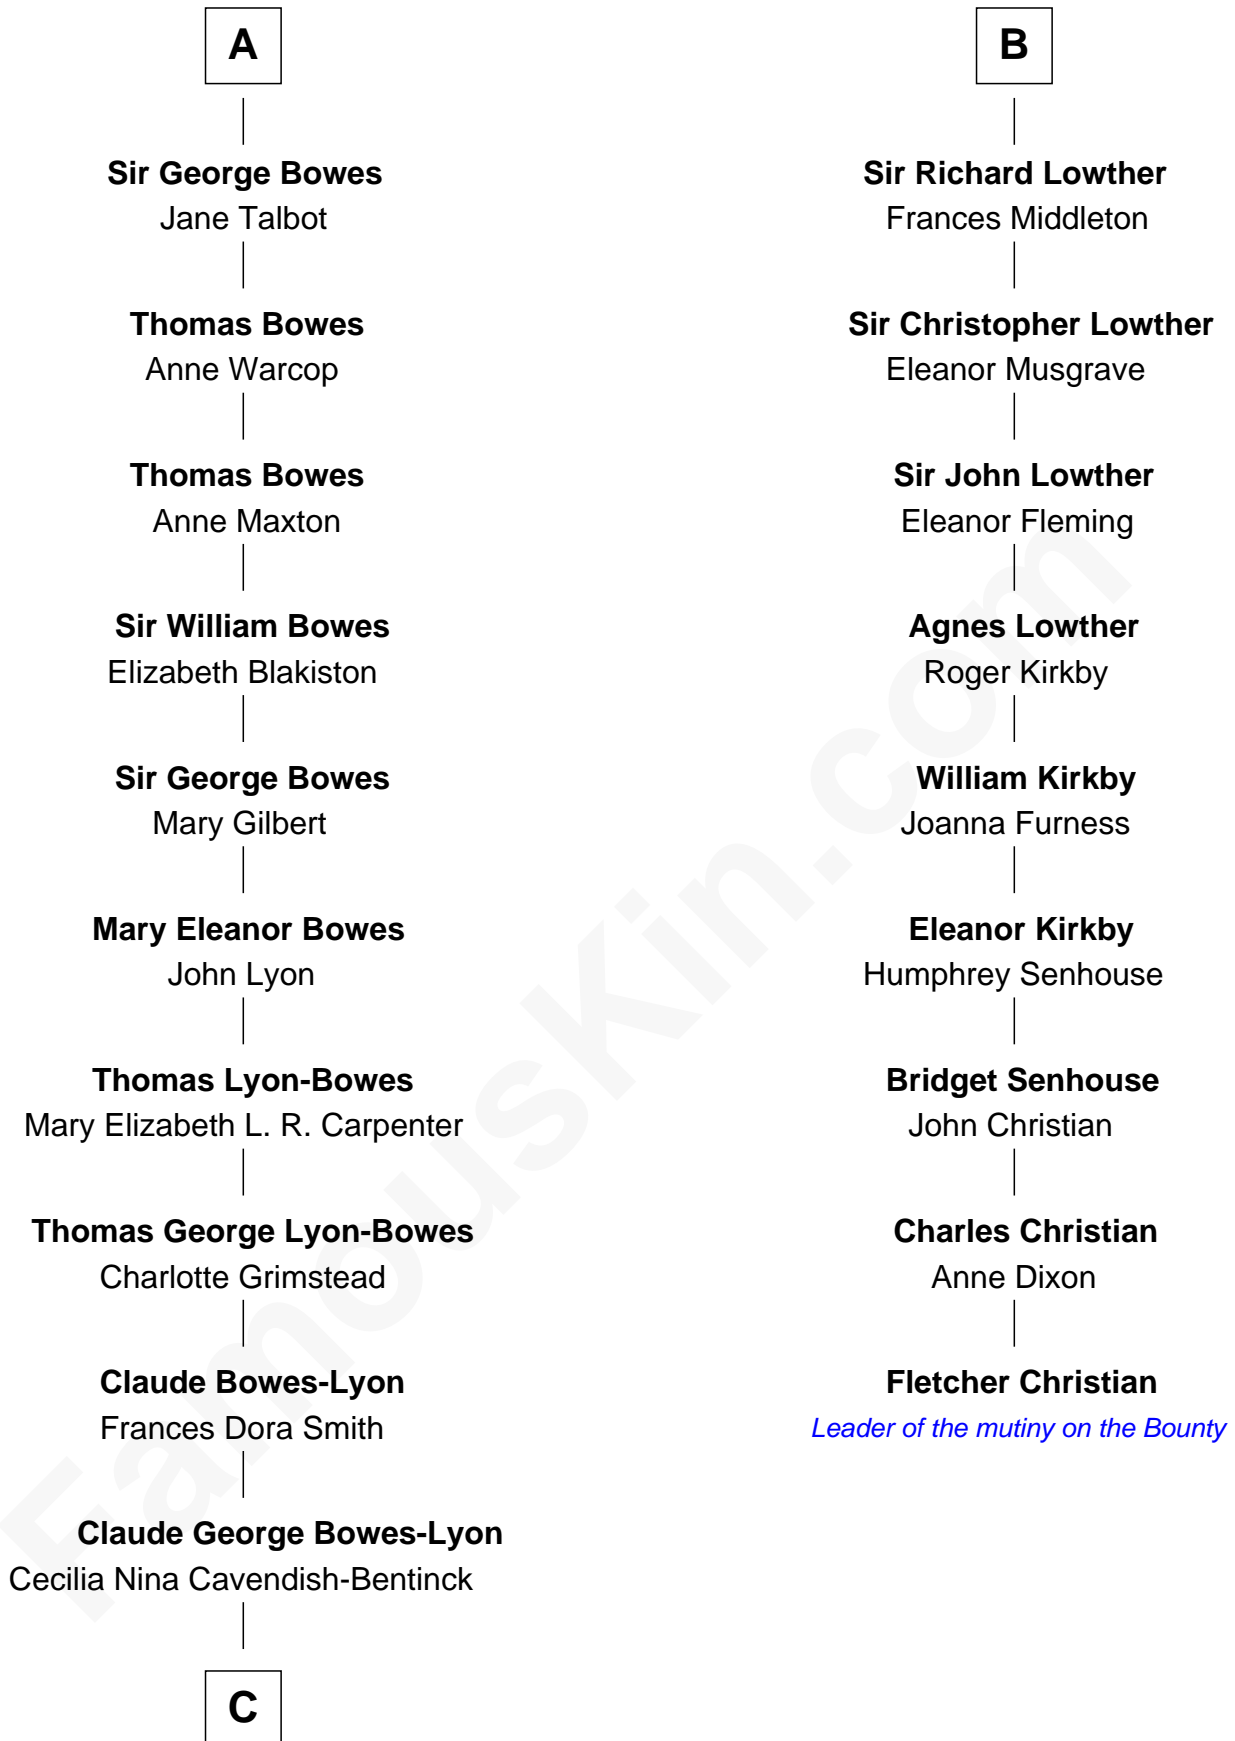

# FamousKin.com Relationship Chart of

**Prince Harry**

*Duke of Sussex*

15th cousin 5 times removed of

**Fletcher Christian**

*Leader of the mutiny on the Bounty*

**C**

**Elizabeth Bowes-Lyon**

George VI, King of the United Kingdom

**Elizabeth II, Queen of the United Kingdom**

Prince Philip of Edinburgh

**Charles III, King of the United Kingdom**

Princess Diana Frances Spencer

**Prince Harry**

*Duke of Sussex*