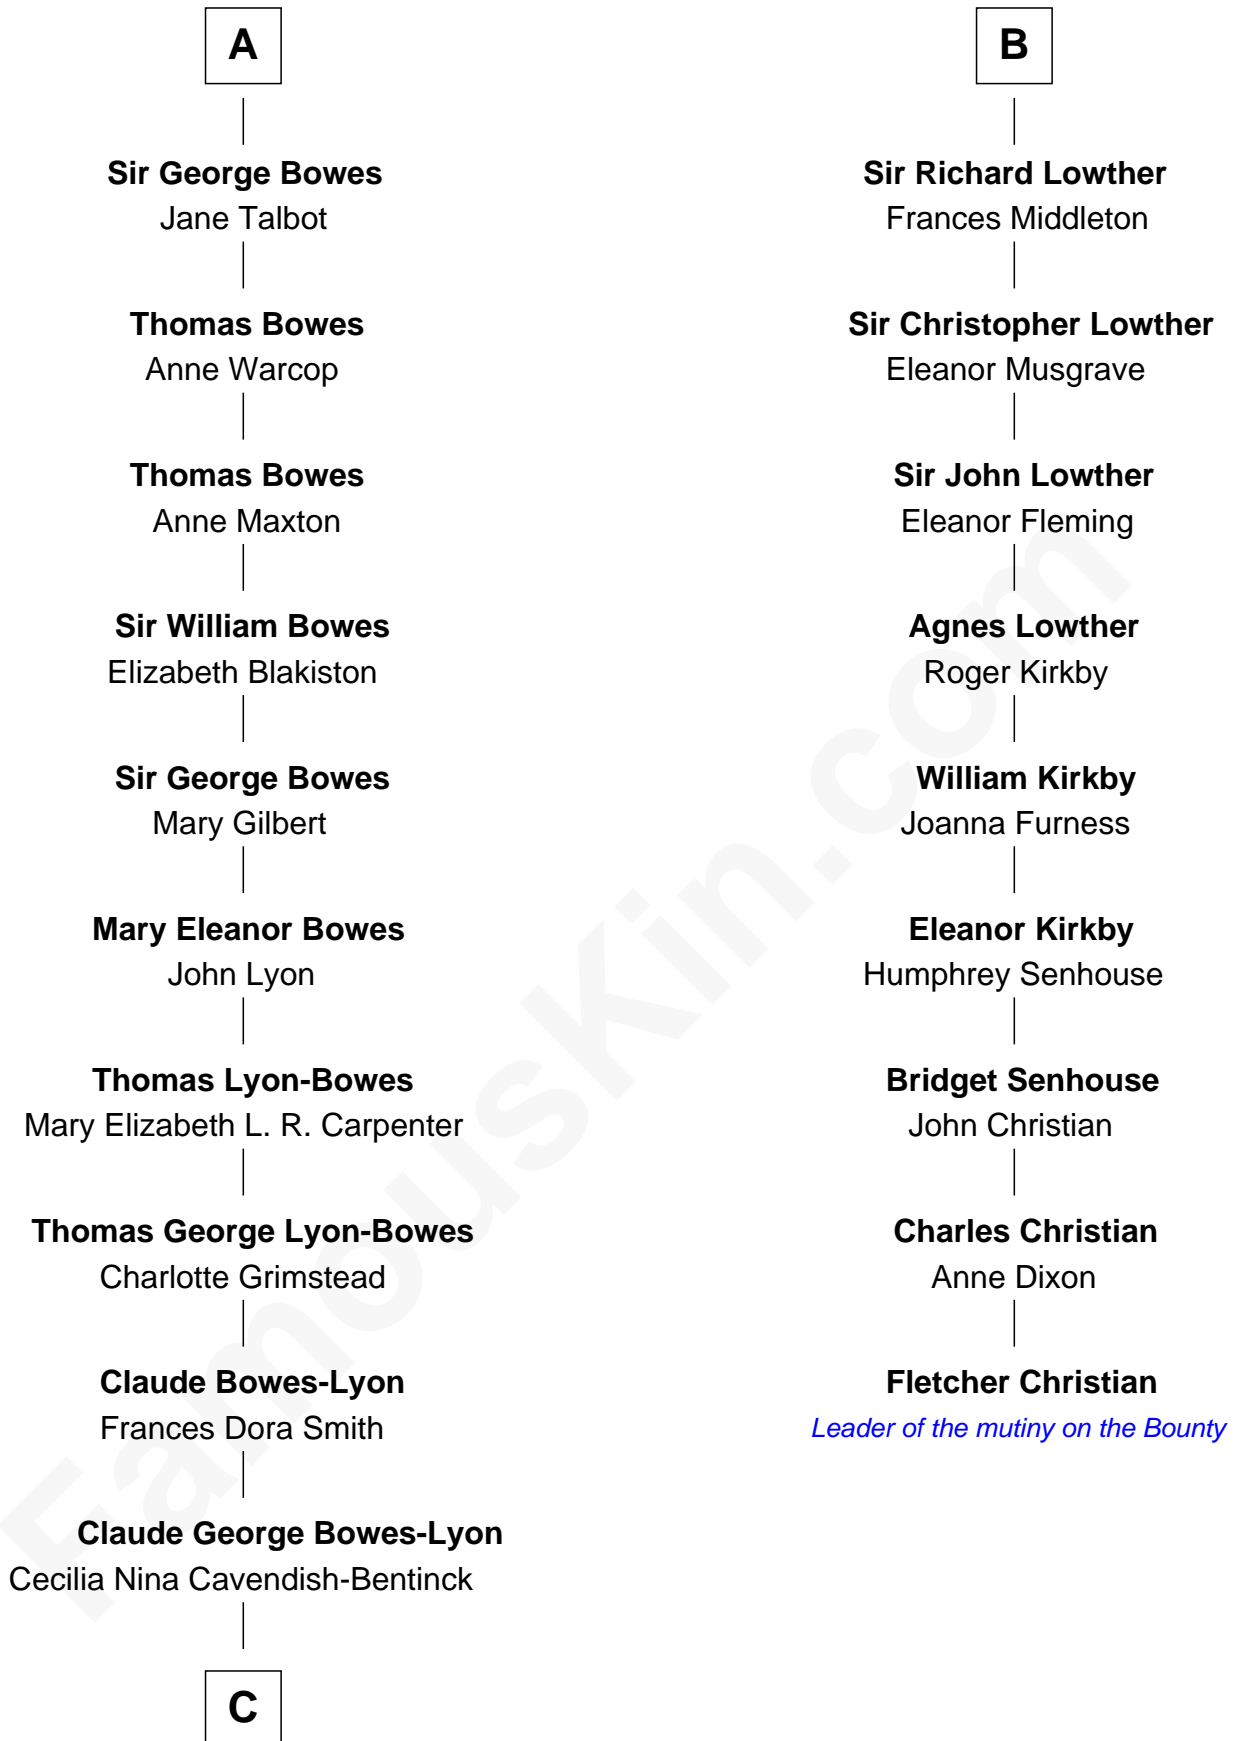

FamousKin.com Relationship Chart of

Prince Harry
Duke of Sussex

15th cousin 5 times removed of

Fletcher Christian
Leader of the mutiny on the Bounty

Sir Geoffrey le Scrope
Ivetta de Ros

C

Elizabeth Bowes-Lyon

George VI, King of the United Kingdom

Elizabeth II, Queen of the United Kingdom

Prince Philip of Edinburgh

Charles III, King of the United Kingdom

Princess Diana Frances Spencer

Prince Harry

Duke of Sussex

FamousKin.com