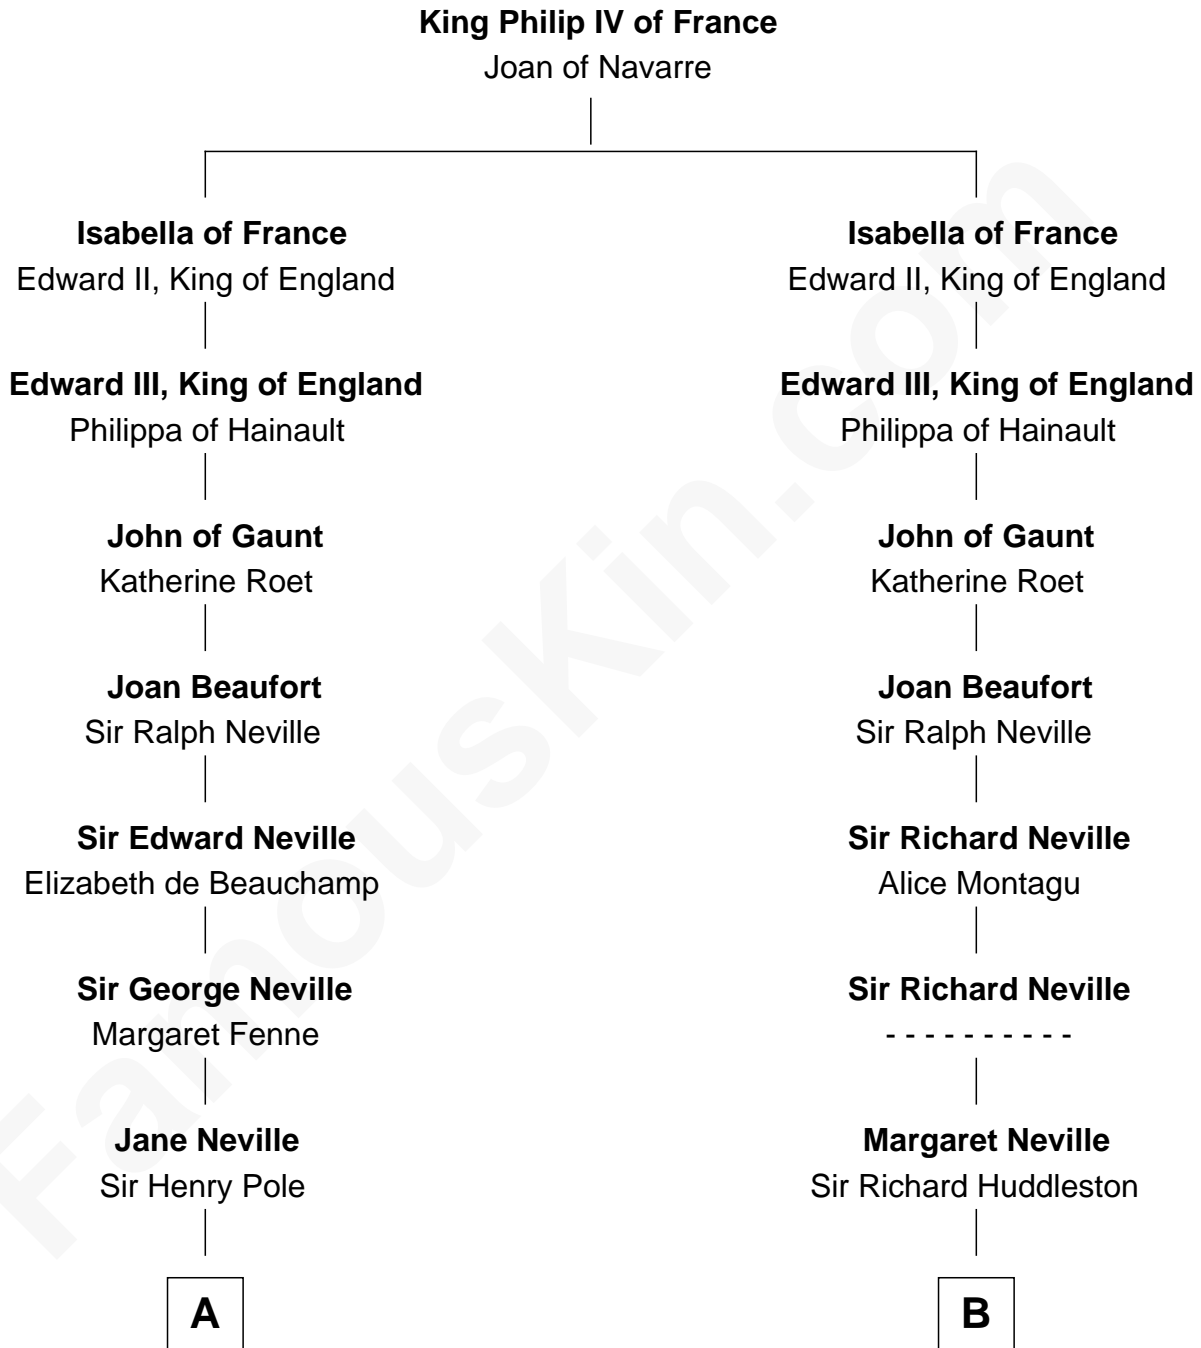

# FamousKin.com

## Relationship Chart of

### Prince Harry

*Duke of Sussex*

16th cousin 5 times removed of

**Fletcher Christian**  
*Leader of the mutiny on the Bounty*

**A**

**Katherine Pole**  
Sir Francis Hastings

**Frances Hastings**  
Sir Henry Compton