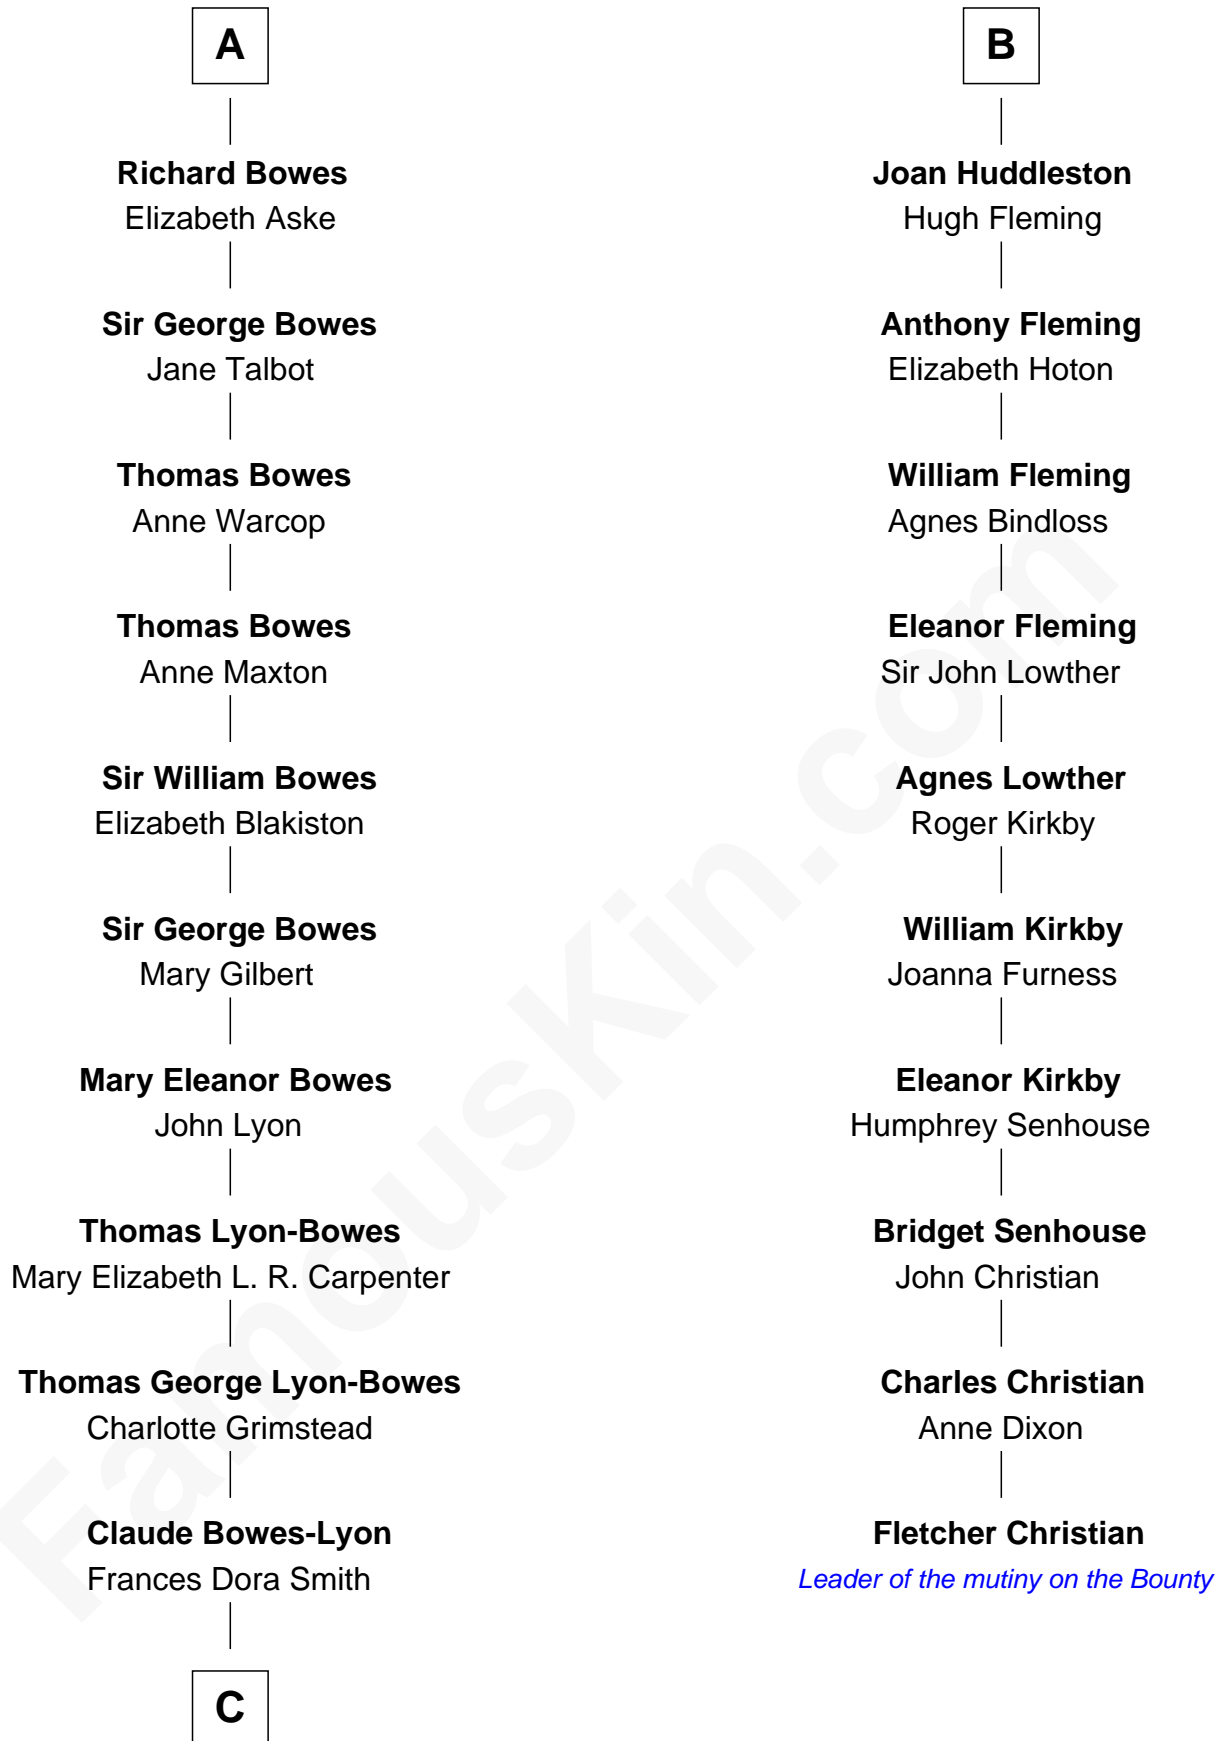

FamousKin.com Relationship Chart of

Prince Harry

Duke of Sussex

16th cousin 5 times removed of

Fletcher Christian

Leader of the mutiny on the Bounty

Sir James de Audley

Ela Longespee

Iseult de Mortimer

Alice de Audley

Sir Ralph de Neville

Sir John de Neville

Maude de Percy

Sir Ralph Neville

Joan Beaufort

Sir Richard Neville

Alice Montagu

Sir Richard Neville

Margaret Neville

Sir Richard Huddleston

B

C

Claude George Bowes-Lyon
Cecilia Nina Cavendish-Bentinck

Elizabeth Bowes-Lyon
George VI, King of the United Kingdom