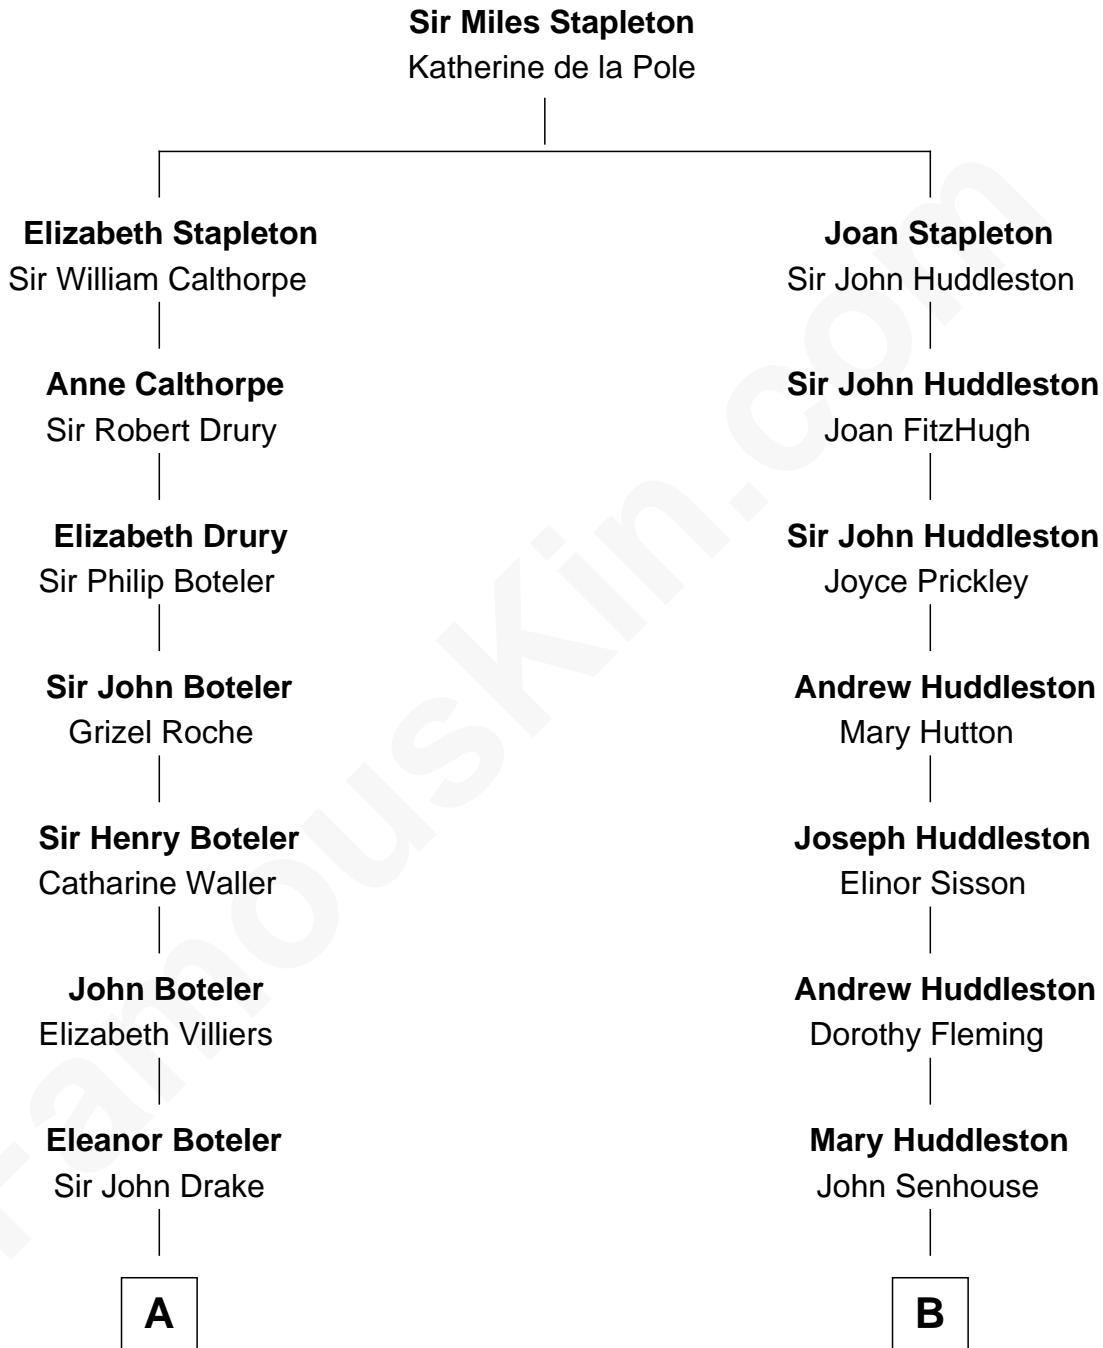

FamousKin.com Relationship Chart of

Prince Harry
Duke of Sussex

10th cousin 8 times removed of

Fletcher Christian

Leader of the mutiny on the Bounty

THE "BOUNTY" AT OAHU

A

Elizabeth Drake
Sir Winston Churchill

John Churchill
Sarah Jennings

Anne Churchill
Sir Charles Spencer

John Spencer
Georgiana Carolina Carteret

John Spencer
Margaret Georgiana Poyntz

George John Spencer
Lavina Bingham

Frederick Spencer
Adelaide Horatia Elizabeth Seymour