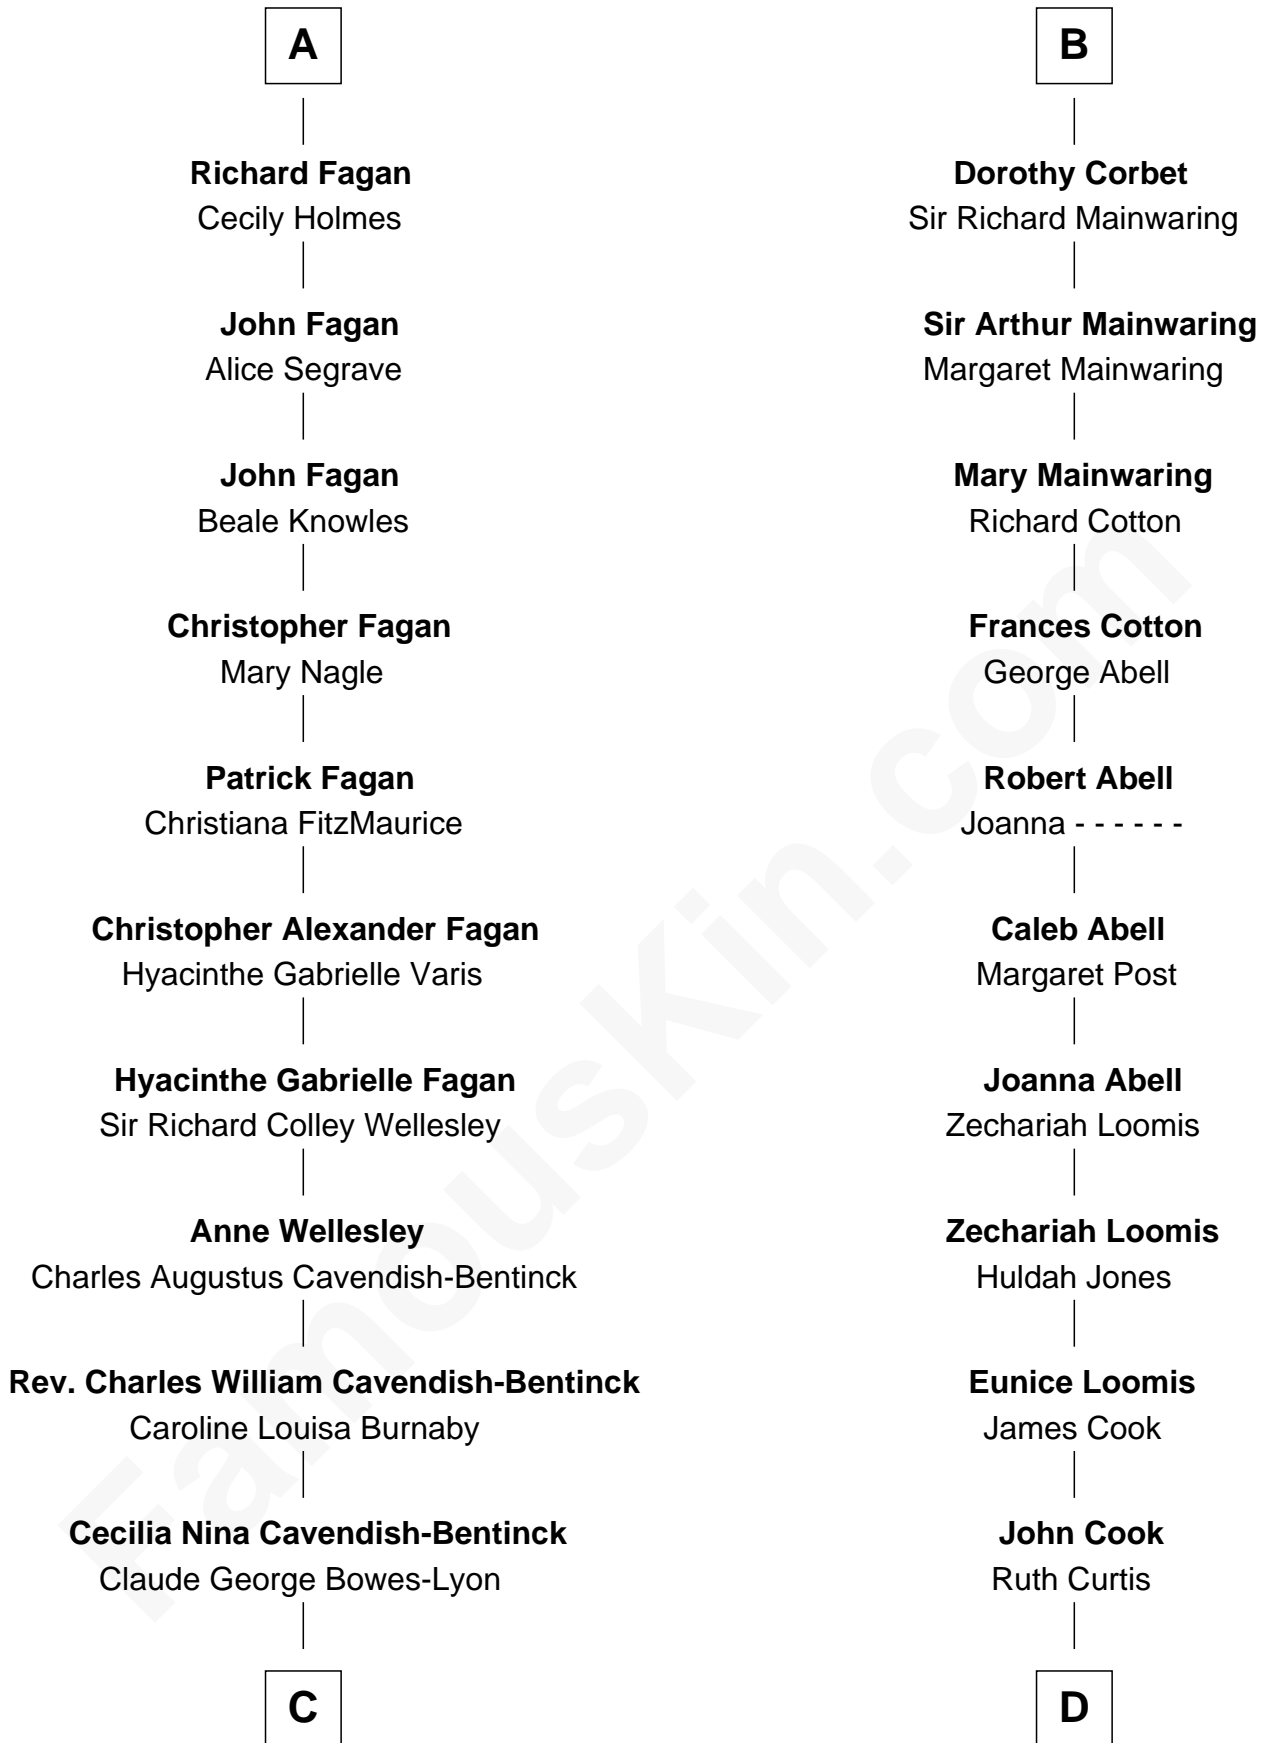

# FamousKin.com Relationship Chart of

**Prince Harry**  
*Duke of Sussex*

20th cousin 1 time removed of

**Shadoe Stevens**  
*Radio Disc Jockey*

**John de Mowbray**  
Joan of Lancaster

**John de Mowbray**  
Elizabeth de Segrave

**Eleanor de Mowbray**  
John de Welles

**Eudo de Welles**  
Maud de Greystoke

**Sir William de Welles**  
Anne Barnewall

**Ismay de Welles**  
Thomas Nangle

**John Nangle**  
Eleanor Dowdall

**Amy Nangle**  
Thomas Fagan

**A**

**John de Mowbray**  
Elizabeth de Segrave

**Margaret Mowbray**  
Sir Reginald Lucy

**Sir Walter Lucy**  
Eleanor L'Arcedeckne

**Eleanor Lucy**  
Sir Thomas Hopton

**Elizabeth Hopton**  
Sir Roger Corbet

**Sir Richard Corbet**  
Elizabeth Devereux

**Sir Robert Corbet**  
Elizabeth Vernon

**B**

**C**

**Elizabeth Bowes-Lyon**

George VI, King of the United Kingdom

**Elizabeth II, Queen of the United Kingdom**

Prince Philip of Edinburgh