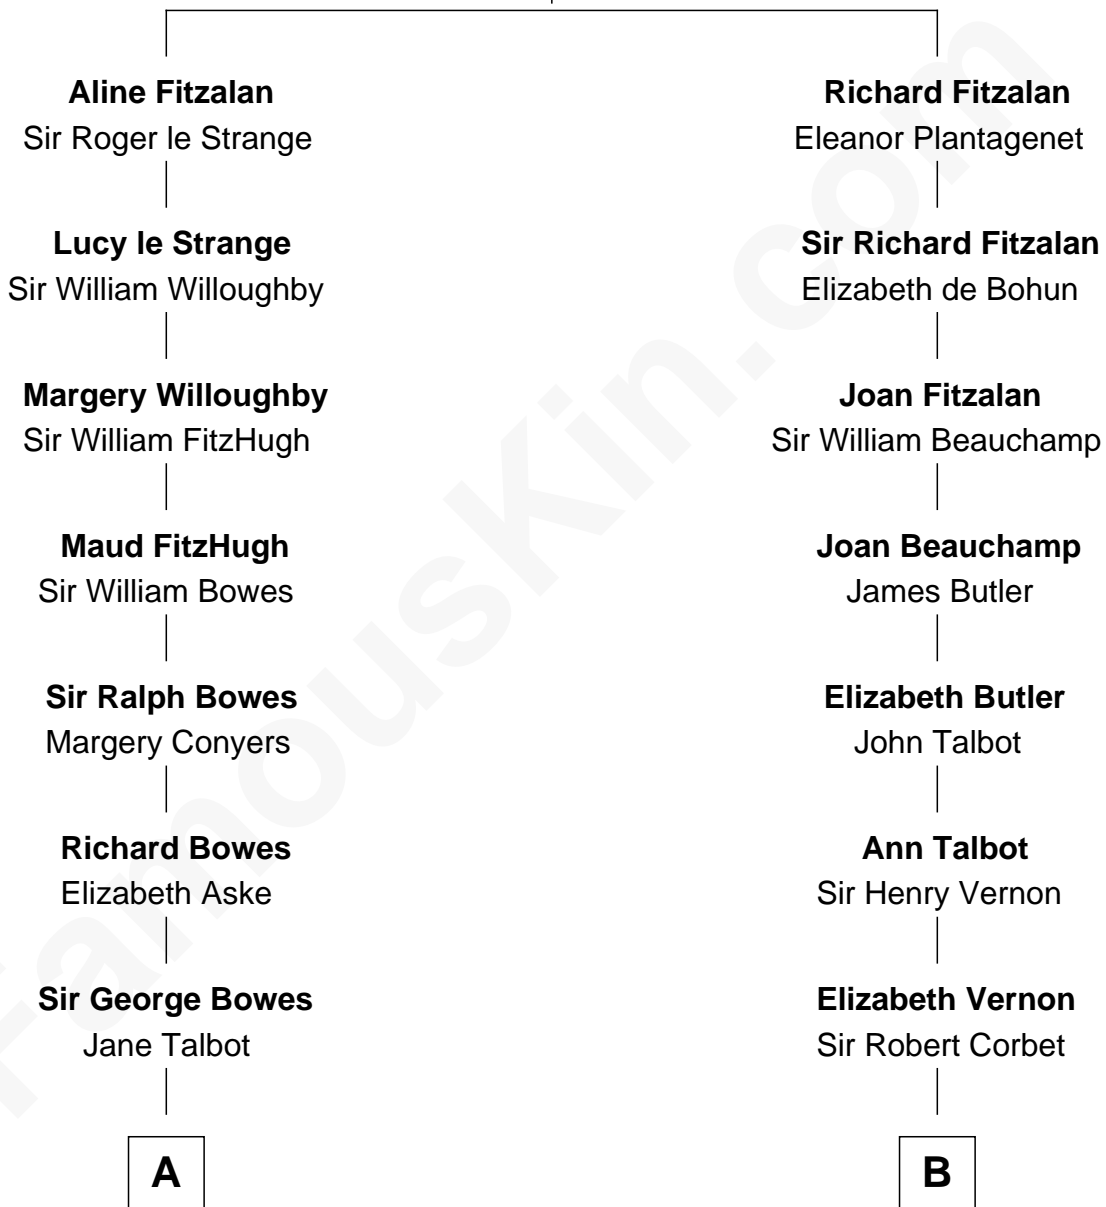

FamousKin.com Relationship Chart of

Prince Harry
Duke of Sussex

19th cousin 2 times removed of

Shadoe Stevens
Radio Disc Jockey

Edmund Fitzalan
Alice de Warenne

C

Elizabeth II, Queen of the United Kingdom

Prince Philip of Edinburgh

Charles III, King of the United Kingdom

Princess Diana Frances Spencer

Prince Harry

Duke of Sussex

D

James Cook

Mary M. Chaffee

Josey Chaffee Cook