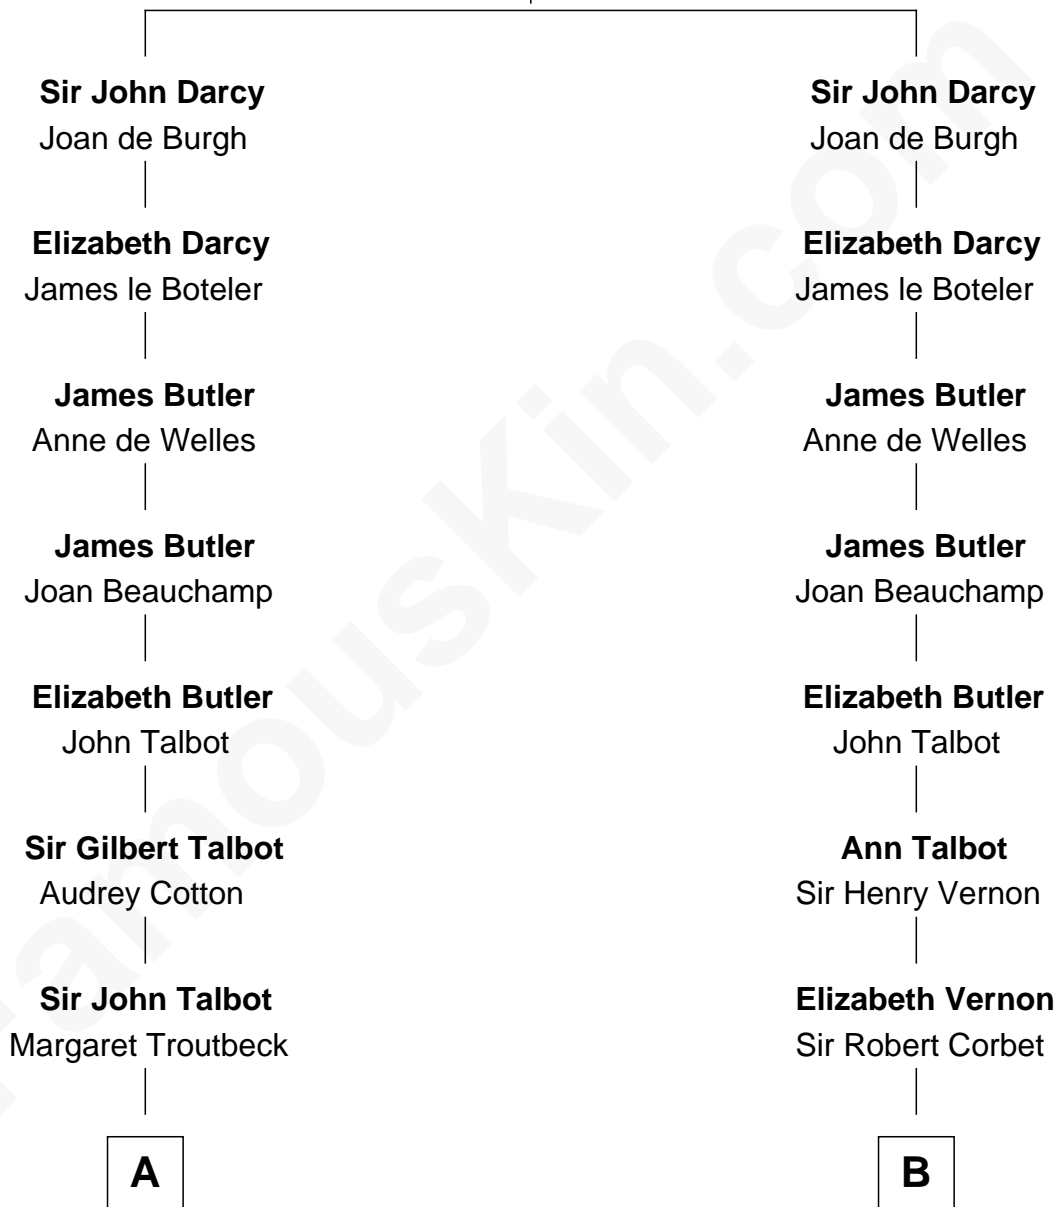

# FamousKin.com Relationship Chart of

**Prince Harry**  
*Duke of Sussex*

21st cousin of

**Shadoc Stevens**  
*Radio Disc Jockey*

**Sir Roger Darcy**  
Isabel de Aton

**C**

**Claude George Bowes-Lyon**  
Cecilia Nina Cavendish-Bentinck

**Elizabeth Bowes-Lyon**  
George VI, King of the United Kingdom

**Elizabeth II, Queen of the United Kingdom**  
Prince Philip of Edinburgh

**Charles III, King of the United Kingdom**  
Princess Diana Frances Spencer