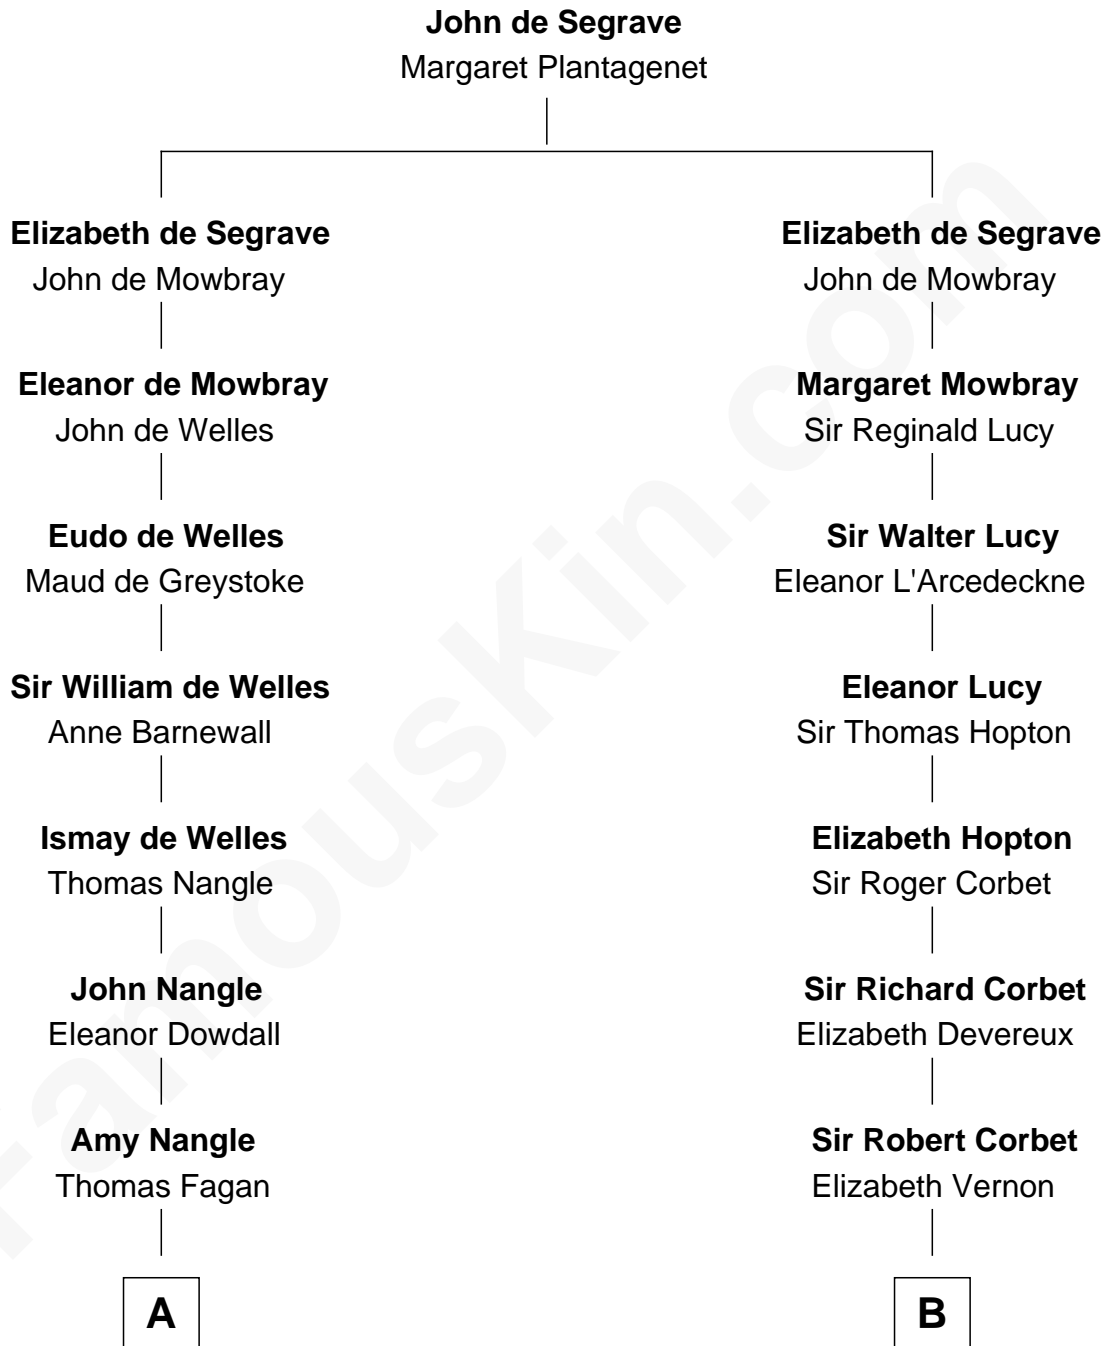

FamousKin.com Relationship Chart of

Prince Harry
Duke of Sussex

20th cousin 1 time removed of

Shadoe Stevens
Radio Disc Jockey

C

Elizabeth Bowes-Lyon

George VI, King of the United Kingdom

Elizabeth II, Queen of the United Kingdom

Prince Philip of Edinburgh

Charles III, King of the United Kingdom

Princess Diana Frances Spencer

Prince Harry

Duke of Sussex

D

James Cook

Mary M. Chaffee