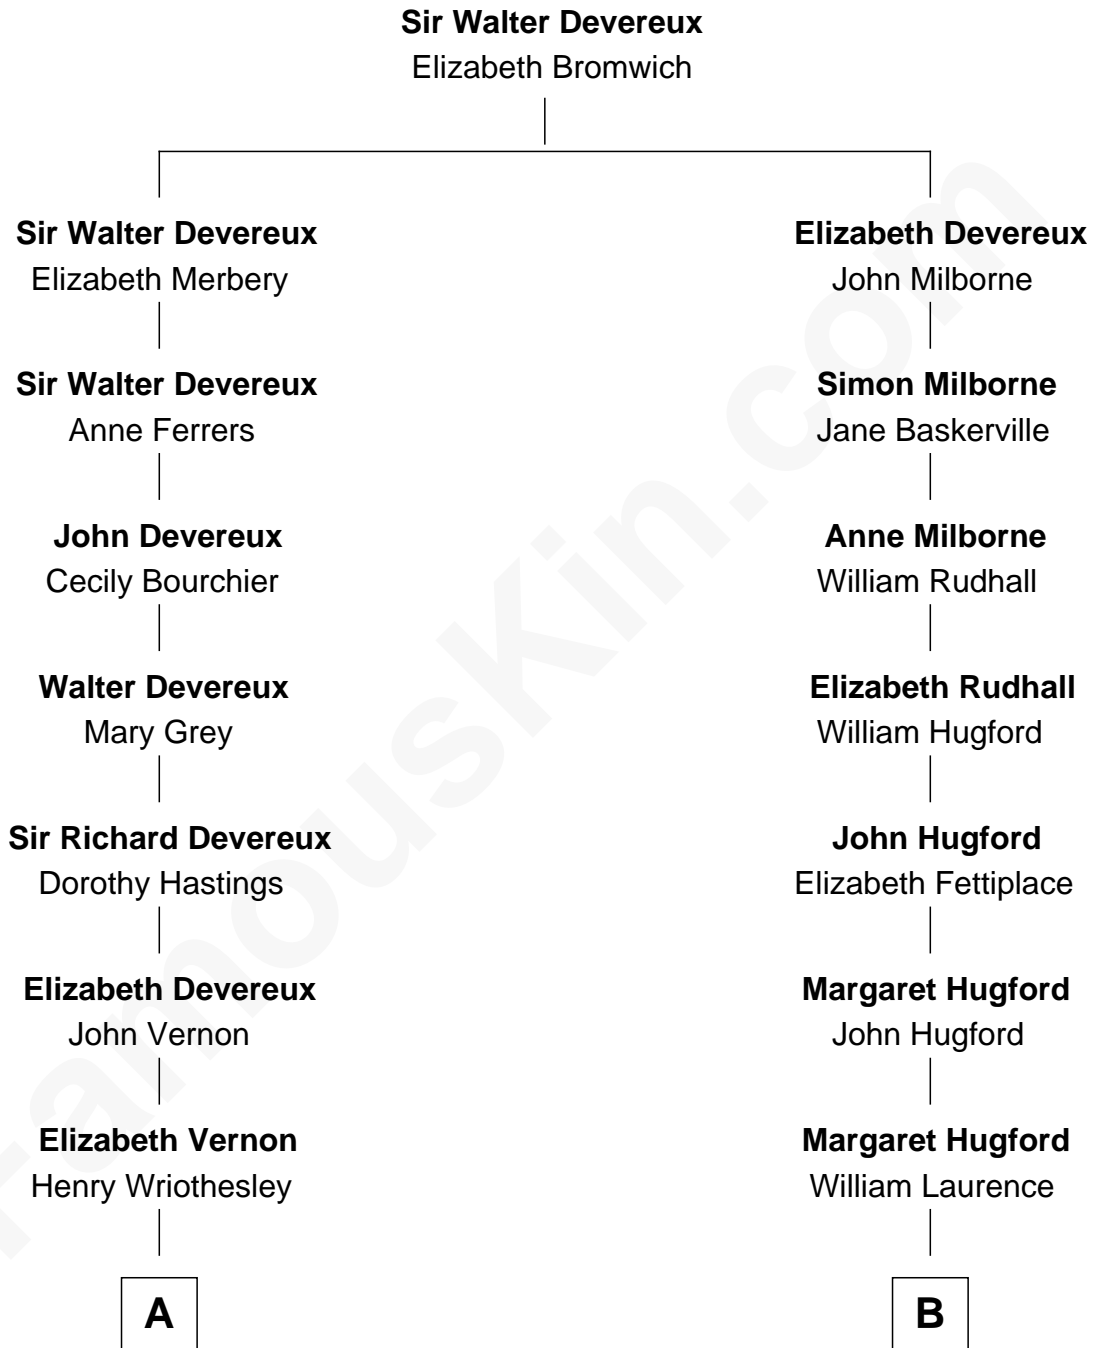

FamousKin.com
Relationship Chart of
Prince Harry
Duke of Sussex

11th cousin 8 times removed of

Button Gwinnett
Signer of the Declaration of Independence

A

Thomas Wriothesley
Rachel Massüe de Ruvigny

Rachel Wriothesley
William Russell

Rachel Russell
Sir William Cavendish

Sir William Cavendish
Catherine Hoskins

Sir William Cavendish
Charlotte Elizabeth Boyle

Dorothy Cavendish
William Henry Bentinck

Charles Augustus Cavendish-Bentinck
Anne Wellesley