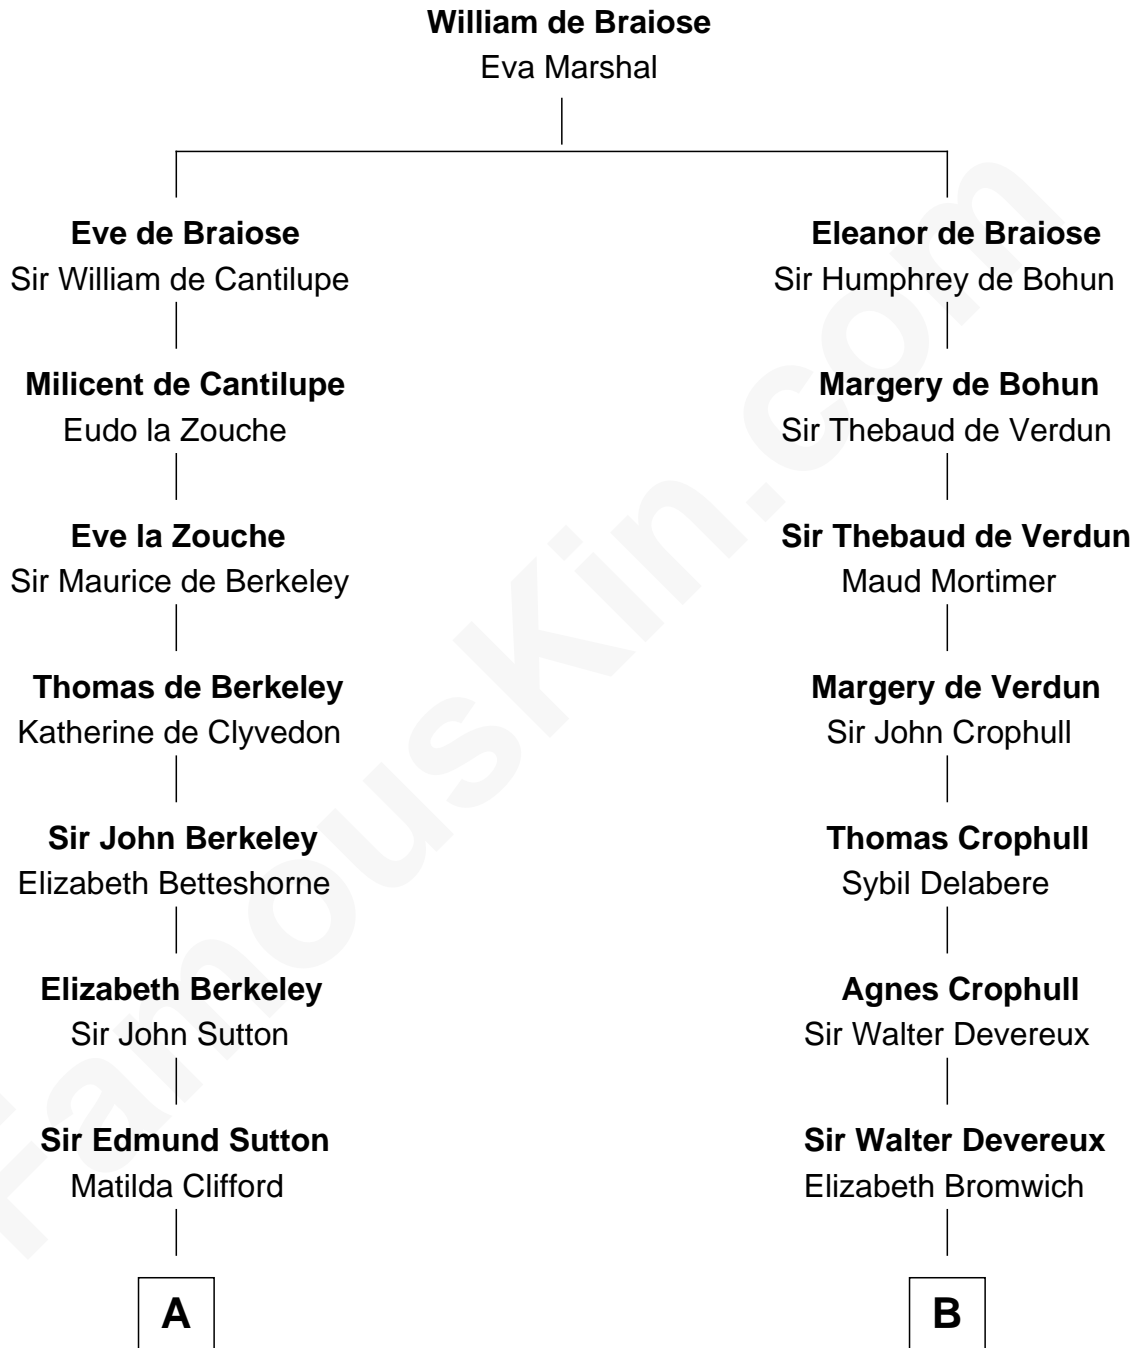

FamousKin.com Relationship Chart of

Prince Harry
Duke of Sussex

18th cousin 3 times removed of

Button Gwinnett

Signer of the Declaration of Independence

C

Charles Robert Spencer

Margaret Baring

Albert Edward John Spencer

Cynthia Elinor Beatrix Hamilton

Edward John Spencer

Frances Ruth Burke Roche

Princess Diana Frances Spencer

Charles III, King of the United Kingdom

Prince Harry

Duke of Sussex