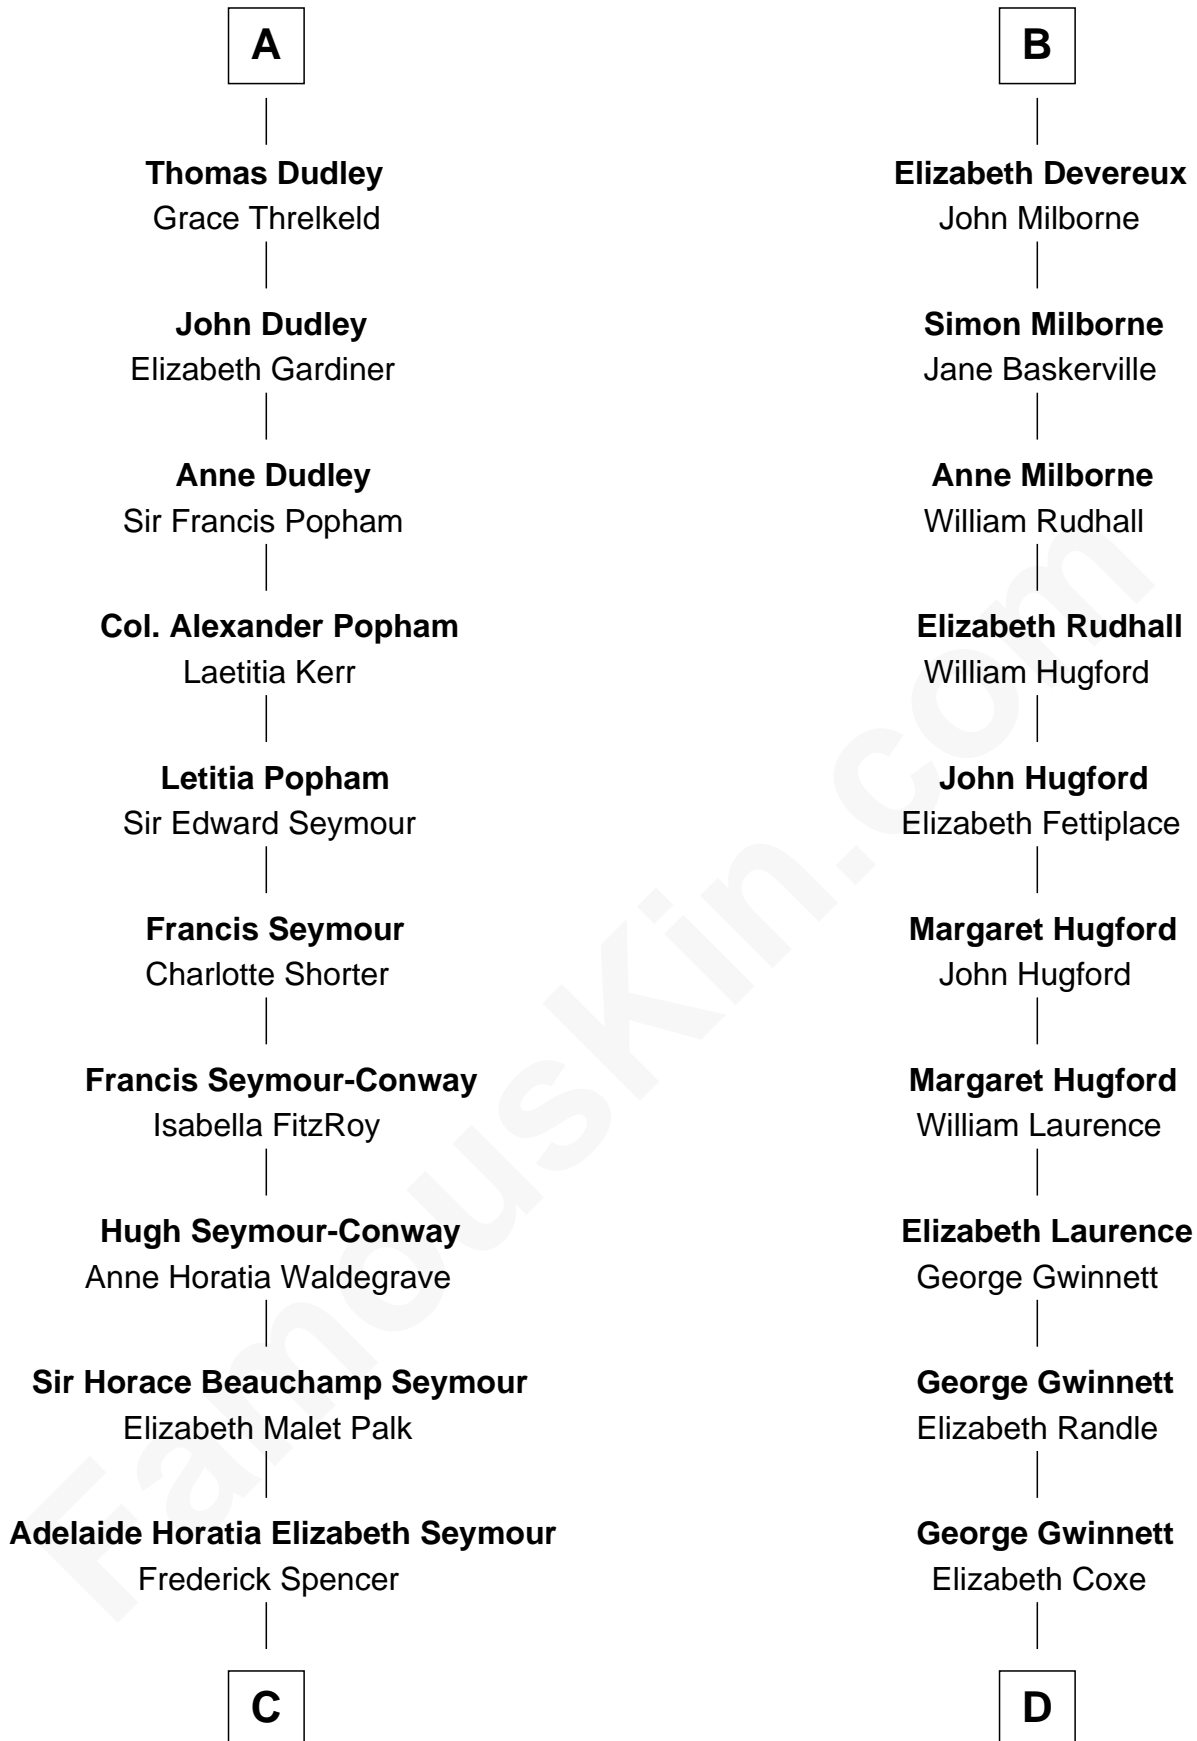

FamousKin.com Relationship Chart of

Prince Harry
Duke of Sussex

18th cousin 3 times removed of

Button Gwinnett

Signer of the Declaration of Independence

C

Charles Robert Spencer

Margaret Baring

Albert Edward John Spencer

Cynthia Elinor Beatrix Hamilton

Edward John Spencer

Frances Ruth Burke Roche

Princess Diana Frances Spencer

Charles III, King of the United Kingdom

Prince Harry

Duke of Sussex