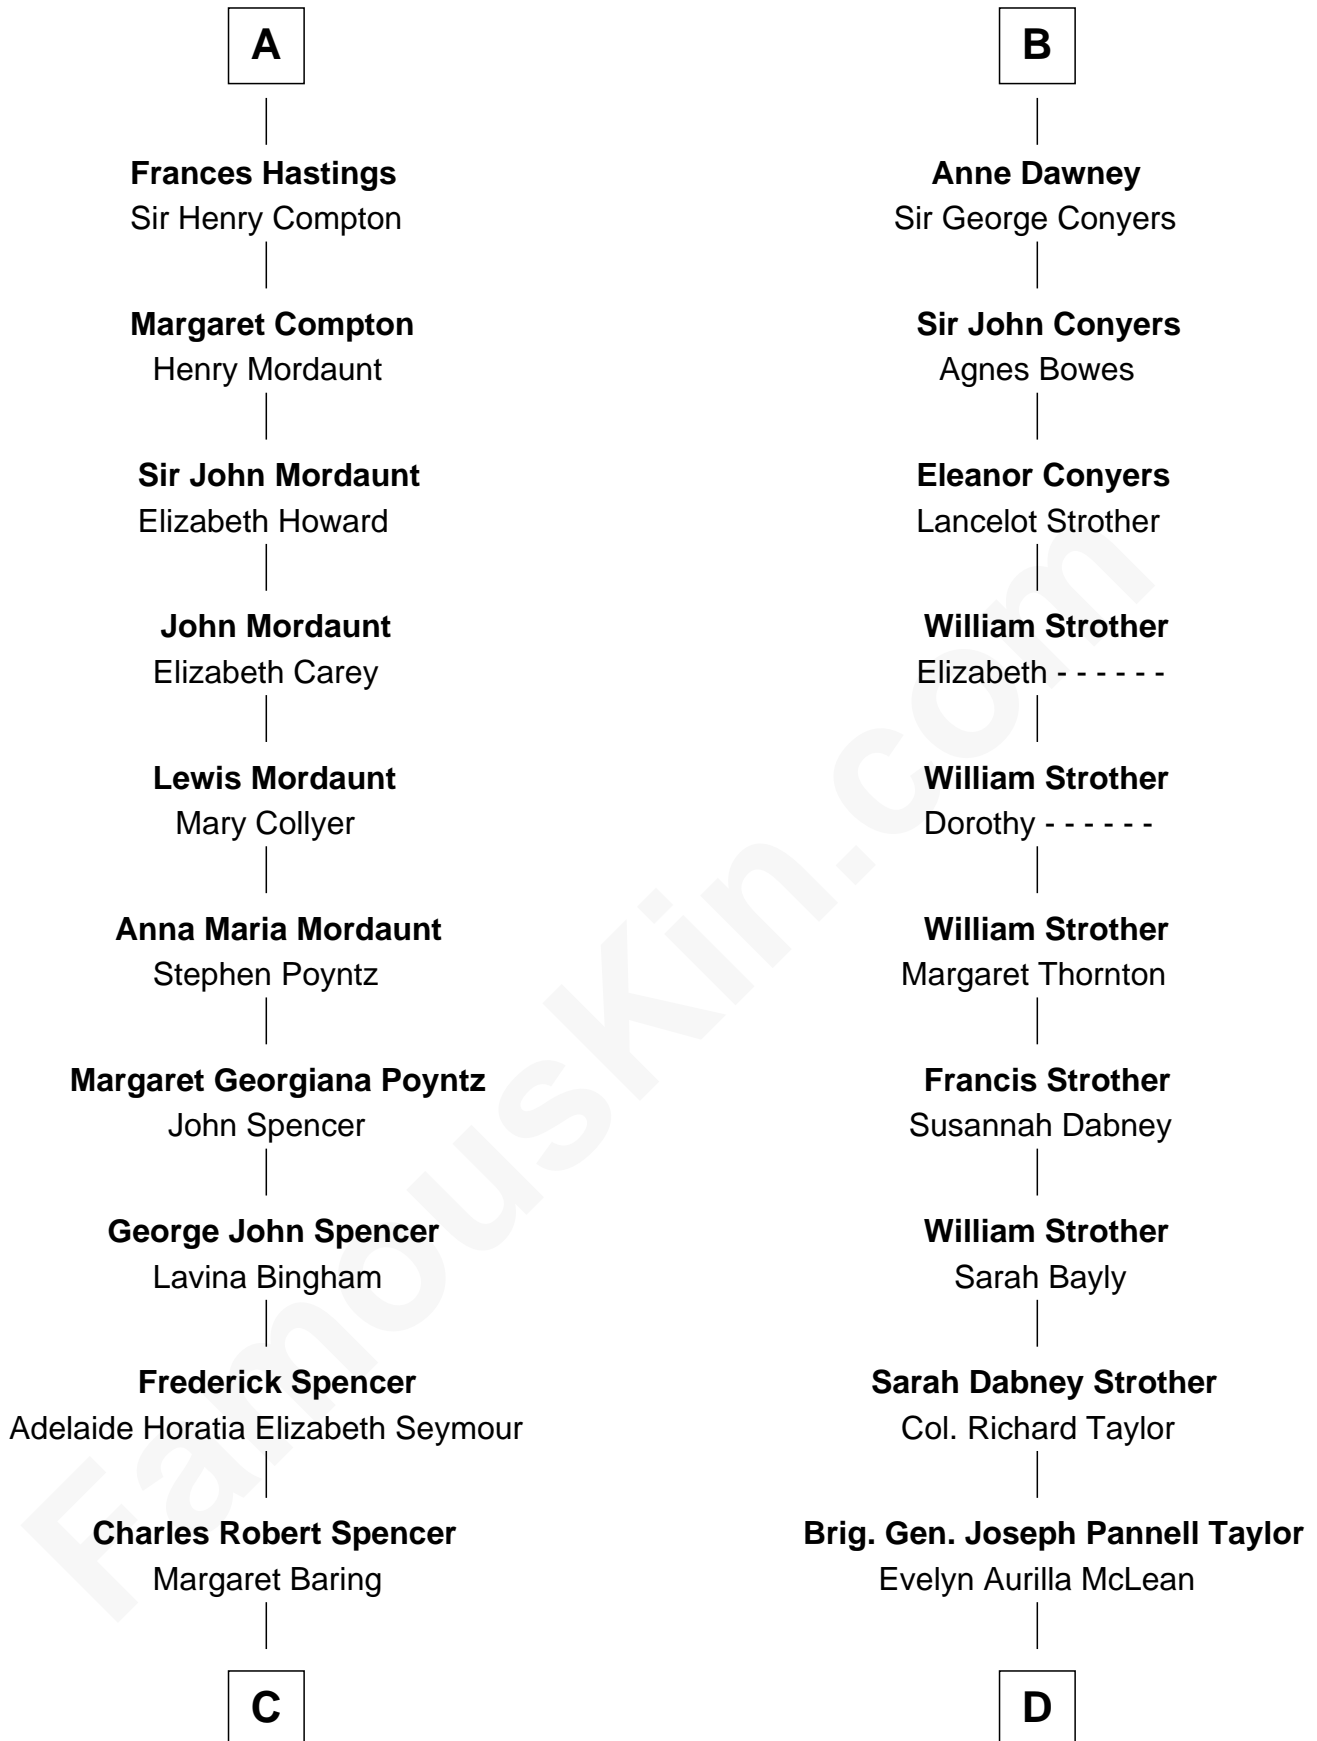

FamousKin.com Relationship Chart of

Prince Harry
Duke of Sussex

20th cousin 1 time removed of

Parker Stevenson
TV and Movie Actor

Sir Henry de Percy
Eleanor de Arundel

C

Albert Edward John Spencer

Cynthia Elinor Beatrix Hamilton

Edward John Spencer

Frances Ruth Burke Roche

Princess Diana Frances Spencer

Charles III, King of the United Kingdom

Prince Harry

Duke of Sussex

D

Col. Joseph Hancock Taylor