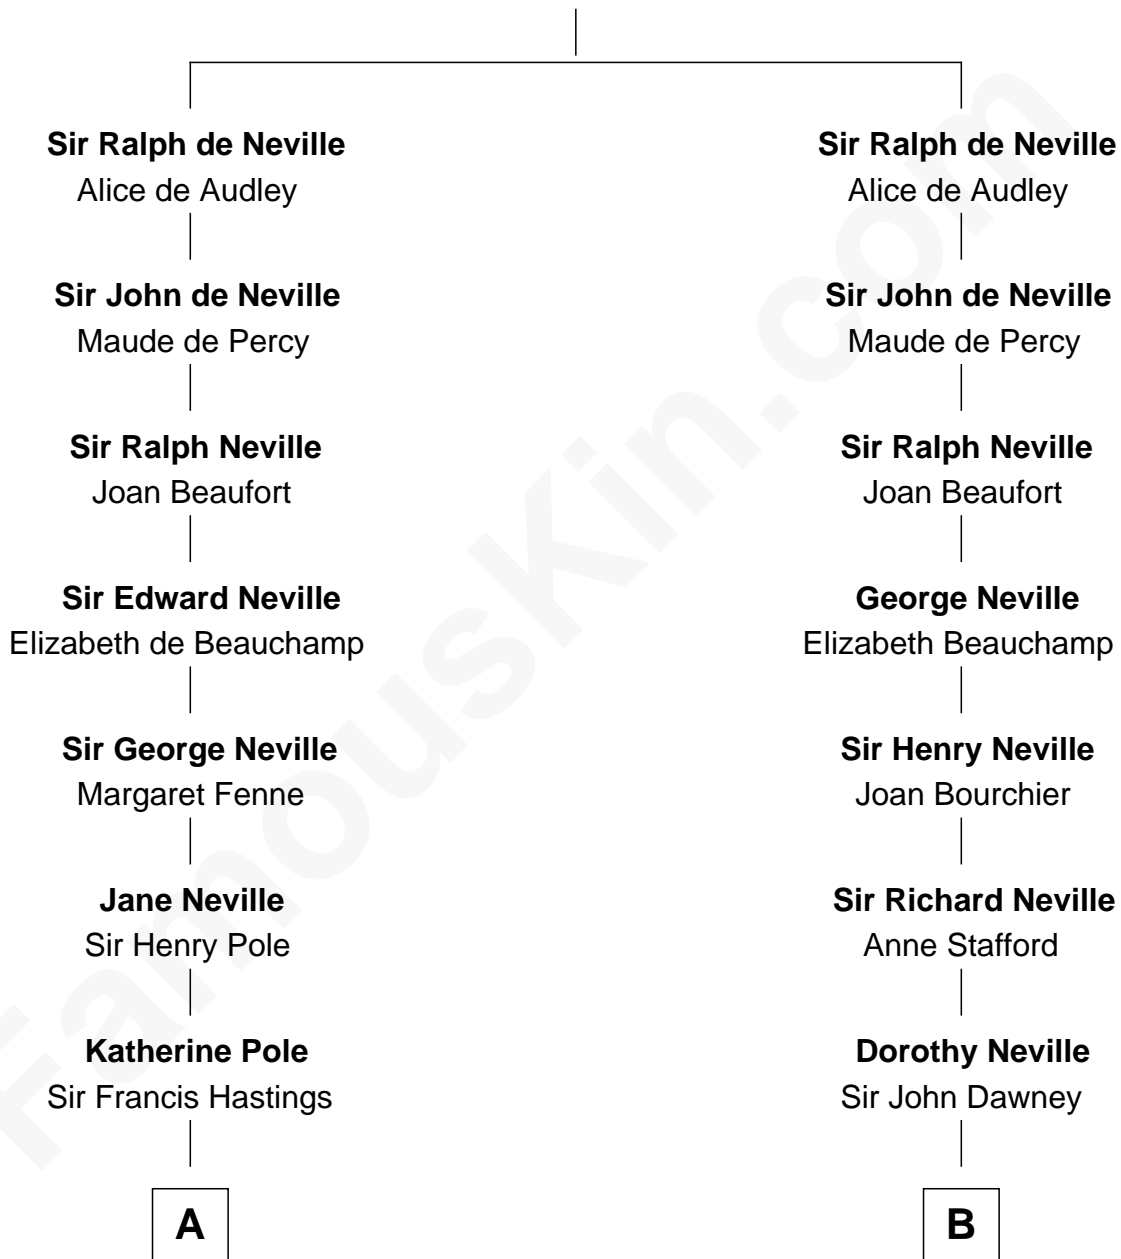

# FamousKin.com Relationship Chart of

**Prince Harry**

*Duke of Sussex*

20th cousin 1 time removed of

**Parker Stevenson**

*TV and Movie Actor*

**Sir Ranulph de Neville**

Euphemia de Clavering

**C**

**Albert Edward John Spencer**

Cynthia Elinor Beatrix Hamilton

**Edward John Spencer**

Frances Ruth Burke Roche

**Princess Diana Frances Spencer**

Charles III, King of the United Kingdom

**Prince Harry**

*Duke of Sussex*

**D**

**Col. Joseph Hancock Taylor**

Mary Montgomery Meigs

**Evelyn Taylor**

Eli Kirk Price

**Philip Price**

Sarah Meade Harrison