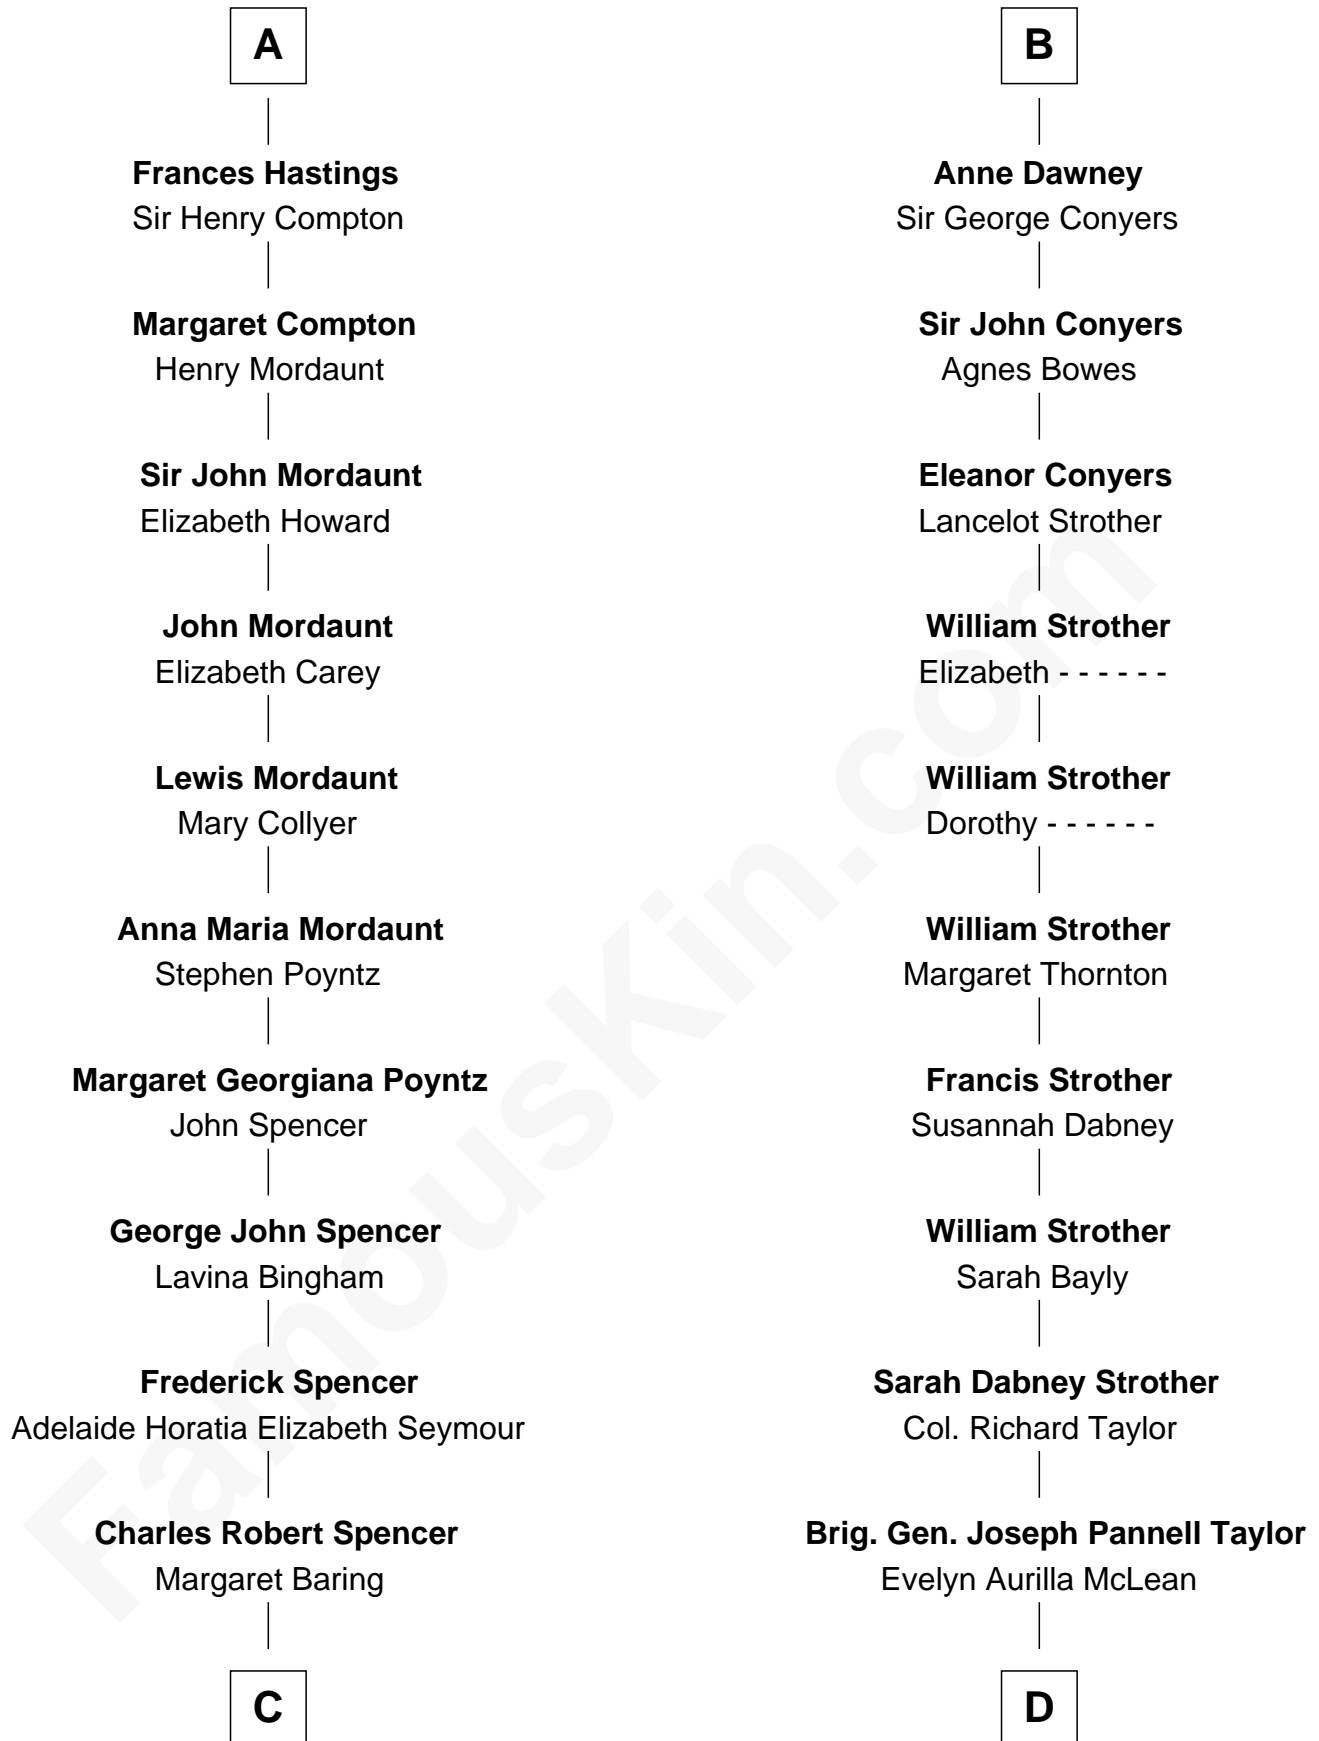

# FamousKin.com Relationship Chart of

**Prince Harry**

*Duke of Sussex*

20th cousin 1 time removed of

**Parker Stevenson**

*TV and Movie Actor*

**Sir Ranulph de Neville**

Euphemia de Clavering

**C**

**Albert Edward John Spencer**

Cynthia Elinor Beatrix Hamilton

**Edward John Spencer**

Frances Ruth Burke Roche

**Princess Diana Frances Spencer**

Charles III, King of the United Kingdom

**Prince Harry**