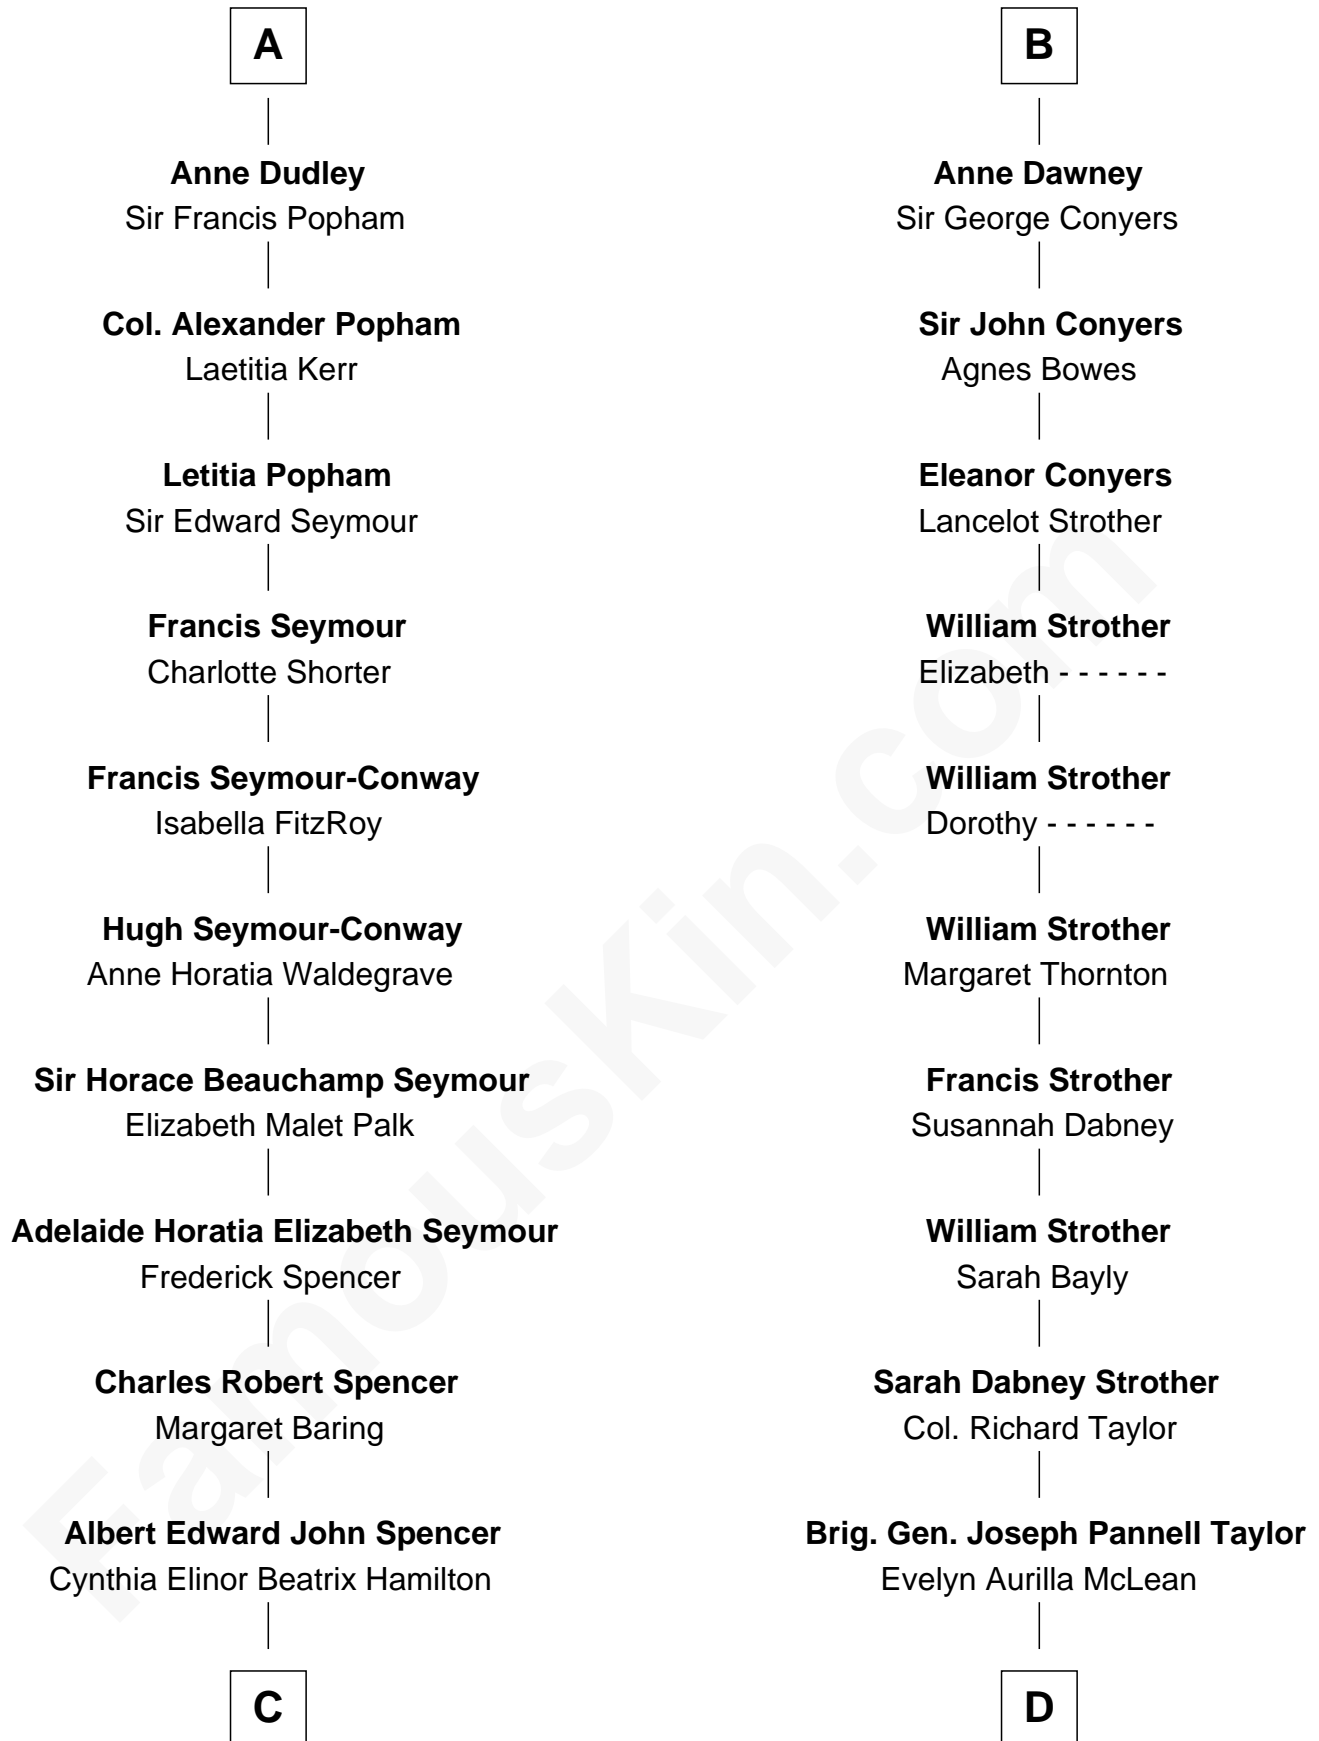

## Relationship Chart of

### Prince Harry

*Duke of Sussex*

19th cousin 2 times removed of

**Parker Stevenson**  
*TV and Movie Actor*

**C**

**Edward John Spencer**  
Frances Ruth Burke Roche

**Princess Diana Frances Spencer**  
Charles III, King of the United Kingdom

**Prince Harry**  
*Duke of Sussex*

**D**

**Col. Joseph Hancock Taylor**  
Mary Montgomery Meigs

**Evelyn Taylor**  
Eli Kirk Price

**Philip Price**  
Sarah Meade Harrison

**Sarah Meade Price**  
Richard Stevenson Parker